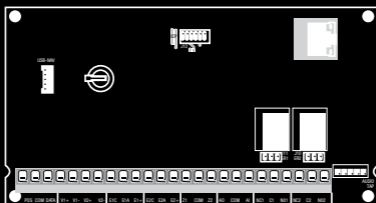

Area 1

Ready

Away

Stay

Off

Chime

Turn ON security system

Turn ON partial

Check status of sensors (zones)

Live status updates

Turn OFF security system

Turn ON/OFF sensor chime

Arm/Disarm

Sensors

Output Control

SPECIFICATIONS

Compatibility	All NX and Hills Reliance Panels from 2000
Operating Power	12VDC supplied from panel
Current Draw	250mA Maximum
Operating temperature	0 to 48 degrees Celsius
Dimensions	81mm x 152mm
Weight	90g