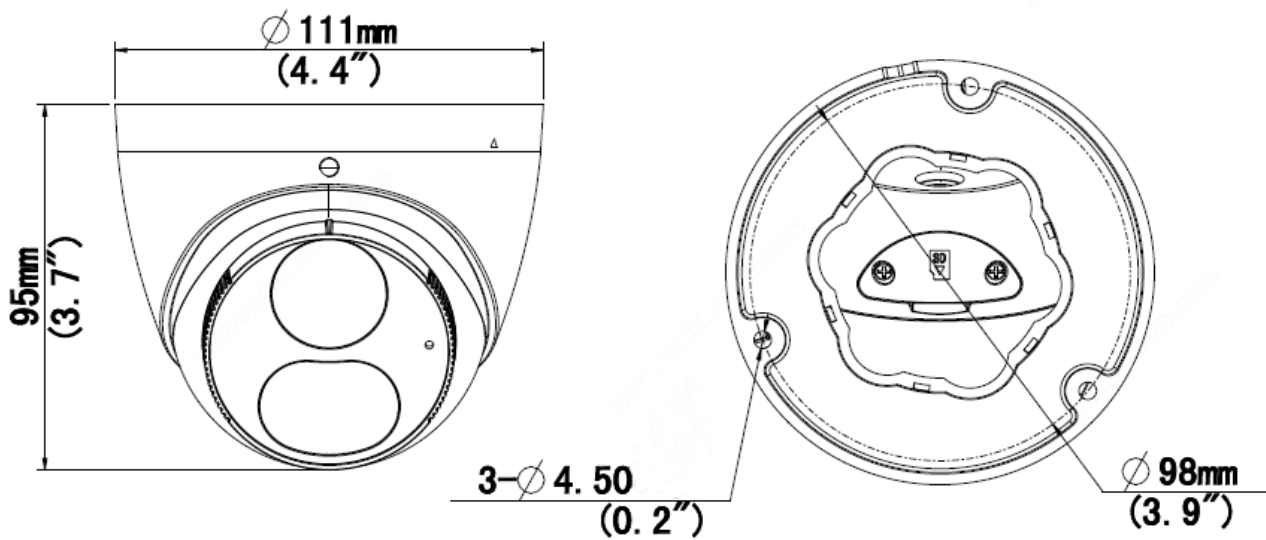

EN 61000-3-3-2013
Safety	IEC 62368-1 EN 62368-1 UL 62368-1
Environment	CE-ROHS (2011/65/EU;(EU)2015/863); WEEE (2012/19/EU); REACH (Regulation (EC) No 1907/2006)
Protection	Ingression protection: IP67 (IEC 60529-2013)
General	
Power	DC 12V±25%, PoE (IEEE 802.3af)
	Power consumption: Max 7.5W
Power Interface	Ø 5.5mm coaxial power plug
Dimensions (Ø x H)	Φ111 x 95mm (Φ4.4" x 3.7")
Weight	0.43kg (0.948lb)
Material	Metal + Plastic
Working Environment	-30°C ~ 55°C (-22°F ~ 131°F), Humidity: ≤95% RH (non-condensing)
Storage Environment	-30°C ~ 55°C (-22°F ~ 131°F), Humidity: ≤95% RH (non-condensing)
Surge Protection	4KV
Reset Button	N/A

Dimensions