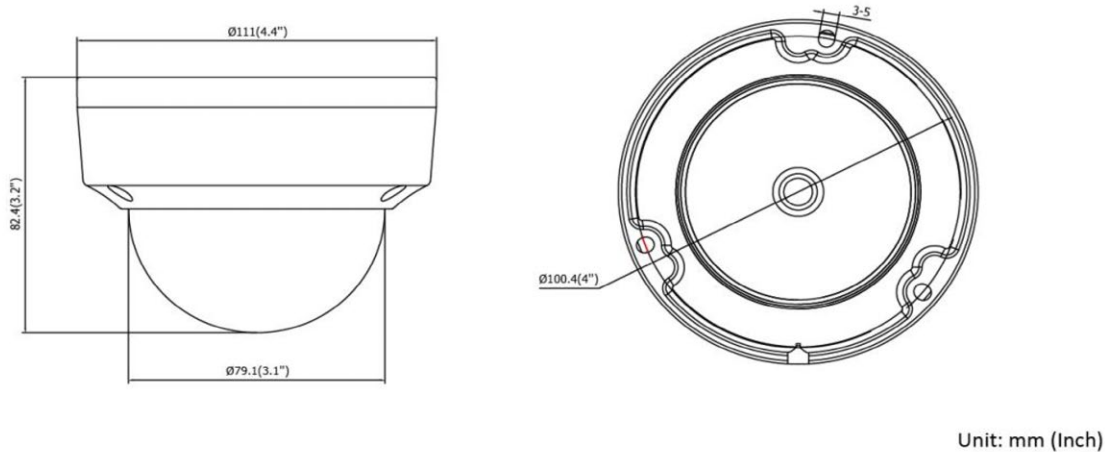

Technical Specifications

TruVision 4MP, 8MP

National Sales Enquiries
10 Ferntree Place
Notting Hill, Victoria 3168
Phone: 1300 361 479
Outside Australia: +61 3 9239 1200

Dimensional Diagram

Ordering Information

TVGP-M01-0401-DOM-G	TruVision 4MP, H.265/H.264, IP Fixed Lens Dome Camera, 2.8mm, grey
TVGP-M01-0401-DOM-W	TruVision 4MP, H.265/H.264, IP Fixed Lens Dome Camera, 2.8mm, white
TVGP-M01-0801-DOM-G	TruVision 8MP/4K, H.265/H.264, IP Fixed Lens Dome Camera, 2.8mm, grey
TVGP-M01-0801-DOM-W	TruVision 8MP/4K, H.265/H.264, IP Fixed Lens Dome Camera, 2.8mm, white
TVGP-M01-0402-DOM-G	TruVision 4MP, H.265/H.264, IP VF Dome Camera, 2.8-12mm motorised, grey
TVGP-M01-0402-DOM-W	TruVision 4MP, H.265/H.264, IP VF Dome Camera, 2.8-12mm motorised, white
TVGP-M01-0802-DOM-G	TruVision 8MP, H.265/H.264, IP VF Dome Camera, 2.8-12mm motorised, grey
TVGP-M01-0802-DOM-W	TruVision 8MP, H.265/H.264, IP VF Dome Camera, 2.8-12mm motorised, white

Specifications subject to change without notice.
Carrier Fire & Security Australia Pty Ltd.
© 2022 Carrier. All rights reserved. All trademarks are the property of their respective owners.

TruVision_IP_dome_cameras_June22