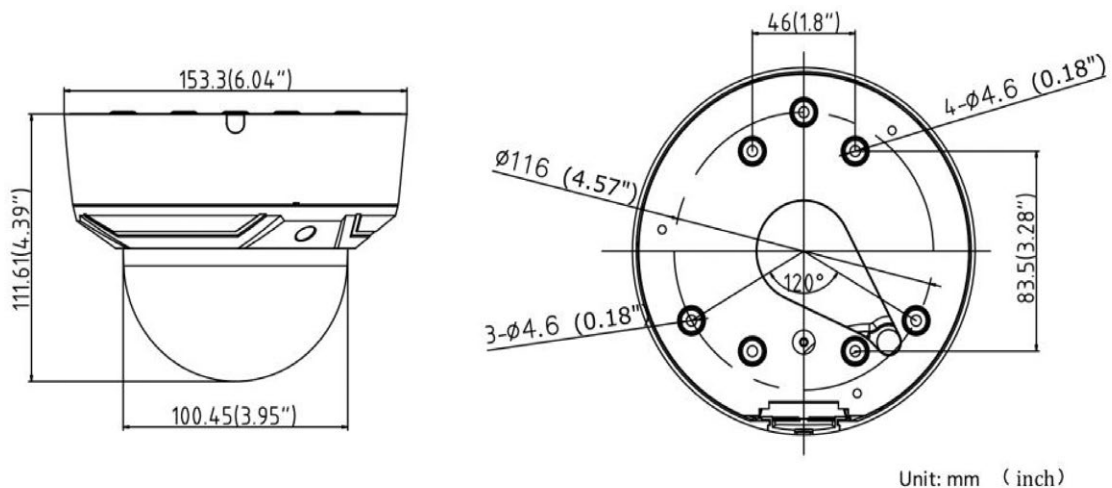

Technical Specifications

TruVision 4MP, 8MP

National Sales Enquiries
10 Ferntree Place
Notting Hill, Victoria 3168
Phone: 1300 361 479
Outside Australia: +61 3 9239 1200

Dimensional Diagram

Ordering Information

TVGP-M01-0401-DOM-G	TruVision 4MP, H.265/H.264, IP Fixed Lens Dome Camera, 2.8mm, grey
TVGP-M01-0401-DOM-W	TruVision 4MP, H.265/H.264, IP Fixed Lens Dome Camera, 2.8mm, white
TVGP-M01-0801-DOM-G	TruVision 8MP/4K, H.265/H.264, IP Fixed Lens Dome Camera, 2.8mm, grey
TVGP-M01-0801-DOM-W	TruVision 8MP/4K, H.265/H.264, IP Fixed Lens Dome Camera, 2.8mm, white
TVGP-M01-0402-DOM-G	TruVision 4MP, H.265/H.264, IP VF Dome Camera, 2.8-12mm motorised, grey
TVGP-M01-0402-DOM-W	TruVision 4MP, H.265/H.264, IP VF Dome Camera, 2.8-12mm motorised, white
TVGP-M01-0802-DOM-G	TruVision 8MP, H.265/H.264, IP VF Dome Camera, 2.8-12mm motorised, grey
TVGP-M01-0802-DOM-W	TruVision 8MP, H.265/H.264, IP VF Dome Camera, 2.8-12mm motorised, white

Specifications subject to change without notice.
Carrier Fire & Security Australia Pty Ltd.
© 2022 Carrier. All rights reserved. All trademarks are the property of their respective owners.

TruVision_IP_dome_cameras_June22