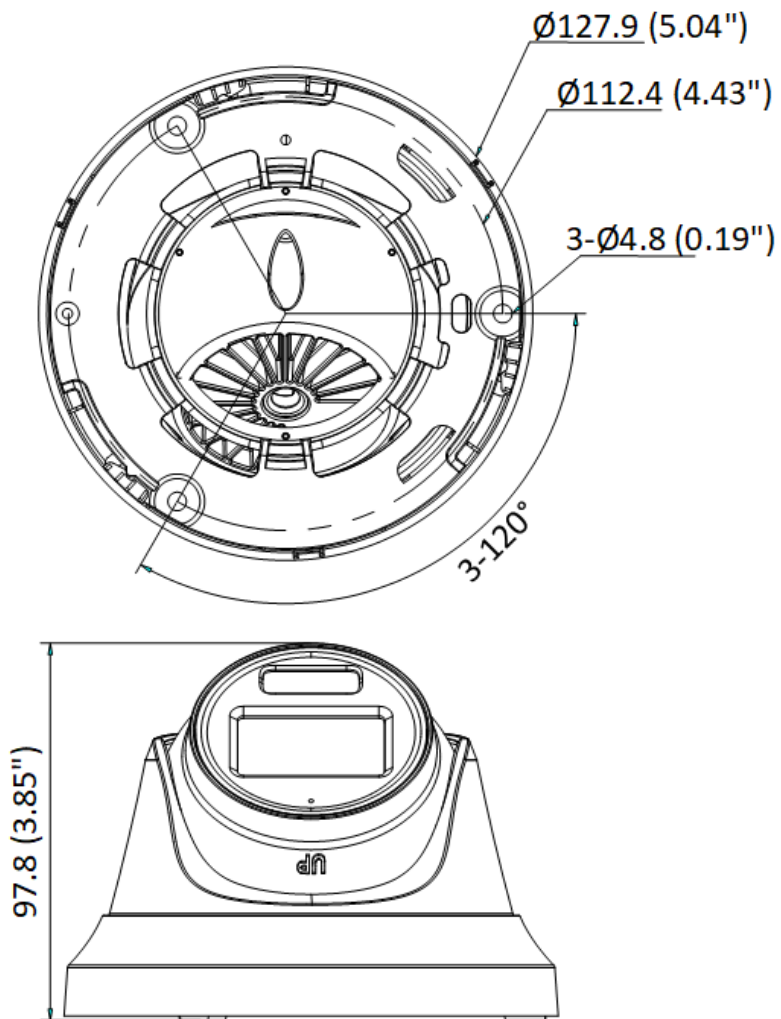

## ▪ Specification

Camera	
Image Sensor	3K CMOS
Max. Resolution	2960 (H) × 1665 (V)
Min. Illumination	0.01 Lux @ (F2.0, AGC ON), 0 Lux with IR
Shutter Time	PAL: 1/25 s to 1/50,000 s; NTSC: 1/30 s to 1/50,000 s
Day & Night	ICR
Angle Adjustment	Pan: 0 to 360°, Tilt: 0 to 75°, Rotate: 0 to 360°
Signal System	PAL/NTSC
Lens	
Lens Type	2.8 mm and 3.6 mm fixed focal lens
Focal Length & FOV	2.8 mm, horizontal FOV: 104.9°, vertical FOV: 67.3°, diagonal FOV: 129.8° 3.6 mm, horizontal FOV: 81.3°, vertical FOV: 50.7°, diagonal FOV: 102.4°
Lens Mount	M12
Illuminator	
Supplement Light Type	White Light, IR
Supplement Light Range	IR : up to 40 m White Light : up to 20 m
Image	
Image Settings	Brightness, Sharpness, Smart IR
Frame Rate	TVI: 3K @20 fps, 4 MP @25 fps/30 fps, 1080p @25 fps/30 fps AHD: 5 MP @20 fps, 4 MP @25 fps/30 fps CVI: 4 MP @25 fps/30 fps CVBS: PAL/NTSC
Day/Night Mode	Auto/Color/BW (Black and White)
Wide Dynamic Range (WDR)	Digital WDR
Image Enhancement	DWDR/BLC/HLC/Global
White Balance	Auto/Manual
AGC	Yes
Interface	
Video Output	Switchable TVI/AHD/CVI/CVBS
General	
Material	Body: metal Enclosure: metal
Dimension	Ø127.9 mm × 97.8 mm (Ø5.04" × 3.85")
Weight	Approx. 476 g (0.75 lb.)
Operating Condition	-40 °C to 60 °C (-40 °F to 140 °F). Humidity: 90% or less (non-condensation)
Communication	HIKVISION-C
Language	English
Power Supply	12 VDC ± 25% *You are recommended to use one power adapter to supply the power for one camera.
Consumption	Max. 3.3 W

**Approval**

Protection

IP66

▪ **Available Model**

THC-T257-LMS(2.8mm)

THC-T257-LMS(3.6mm)

▪ **Dimension**

Unit: mm (inch)

▪ **Accessory**

▪ **Optional**

<b>DS-1280ZJ-S</b> <b>Junction Box</b>	<b>DS-1272ZJ-110-TRS</b> <b>Wall Mount</b>	<b>DS-1275ZJ-SUS</b> <b>Vertical Pole Mount</b>	<b>DS-1276ZJ-SUS</b> <b>Corner Mount</b>	<b>DS-1281ZJ-S</b> <b>Inclined Ceiling Mount</b>
				
				