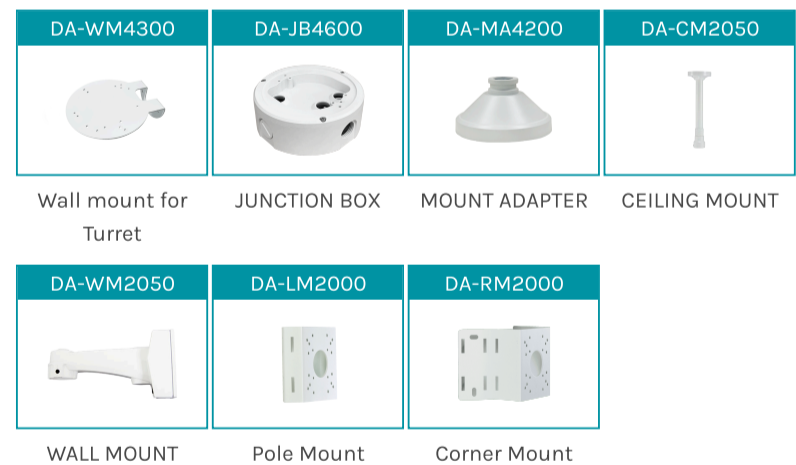

PRODUCT IMAGE

DIMENSIONS

ACCESSORIES (OPTIONAL)

ACCESSORY CONFIGURATION BY INSTALLATION ENVIRONMENT

PRODUCT	INSTALLATION ENVIRONMENT	ACCESSORY CONFIGURATION
DC-D4532WERA	WALL	 WALL MOUNT FOR TURRET Model:DA-WM4300
		or
		 JUNCTION BOX Model:DA-JB4600
	CELLING	 MOUNT ADAPTER Model: DA-MA4200
		+  CEILING MOUNT Model: DA-CM2050
	POLE	 MOUNT ADAPTER Model: DA-MA4200
		+  WALL MOUNT Model: DA-WM2050
		+  POLE MOUNT Model: DA-LM2000
	CORNER	 MOUNT ADAPTER Model:DA-MA4200
		+  WALL MOUNT Model:DA-WM2050
		+  CORNER MOUNT Model:DA-RM2000