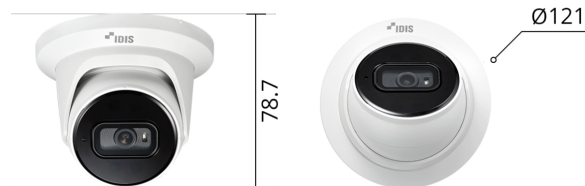

DIMENSIONS

(Unit-mm)