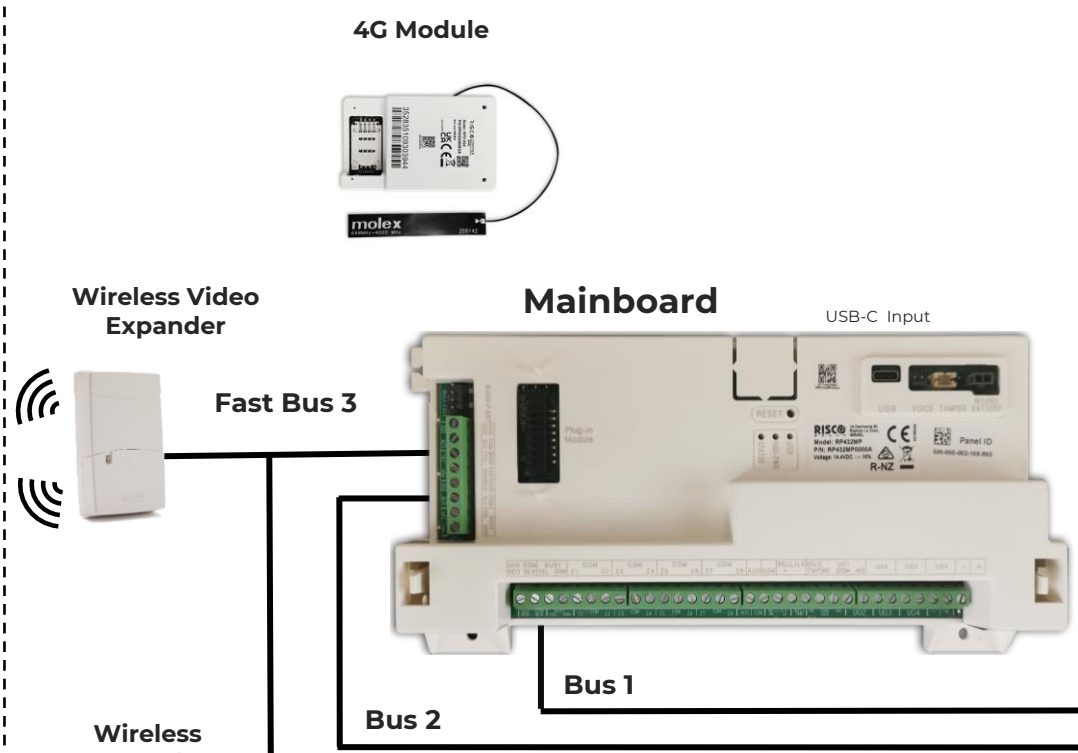

Wireless Sirens

Lumin8

Wireless Keypad & Keyfobs

WL Panda keypad Panda Keyfob Panic Keyfob Panic Wristband

Wireless repeater

WL repeater

Plug-on Communication Modules IP & Wi-Fi On-Board

Panel Accessories

2.5A P/Supply 4.5A P/Supply

Small polycarbonate Large polycarbonate Large Base+ Metal Cover

4G antenna 3m extension 4G external antenna Wi-Fi external antenna

RISCO VUpoint HD Video Solution

Wi-Fi Cameras PoE Cameras NVR

Bus Keypads

RisControl **2WAVE** RisControl Smart Home **COMING SOON** Panda Prox Keypad LightSYS Keypad Elegant Prox Keypad Tags

Bus Accessories

8 Zone Expander Wireless Expander Wireless Video Expander 4 x 3A Relay Output Expander 3A Power Supply Single Zone Expander