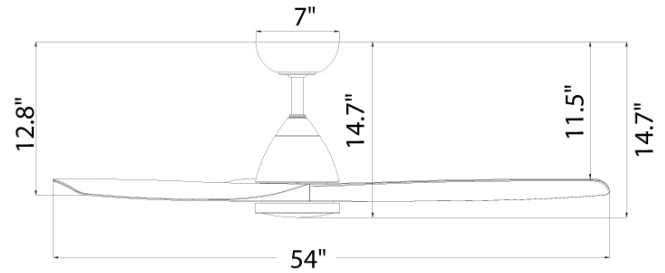

SKYLARK

FR-W2202-54L

54" Ceiling Fan

MODERN FORMS SMART FANS

PRODUCT DESCRIPTION

Introduce sleek sophistication to your home with the new Skylark Smart Fan. Spectacular new finishes of soft brass and brushed nickel are unveiled in our Modern Forms Smart Fan collection. Also debuting is the ebony finish which features a new weathered look. The three smartly designed blades circulate air with an agile yet robust gracefulness, bringing incomparable comfort and illumination with an integrated LED luminaire, throughout your space. The convenient, 6-speed set-up can be controlled locally using the included Bluetooth remote control or remotely using the Modern Forms app.

FEATURES

- 6 fan speeds through both Summer and Winter Modes
- Silent DC motor
- LED luminaire included
- Includes remote control
- Optional wall control sold separately
- Compatible with Modern Forms app

AIRFLOW/ENERGY EFFICIENCY

Weighted-Average/High Airflow CFM:	3871/6041
Weighted-Average/High Energy Use (W):	20/28
Estimated Yearly Energy Cost ($):	6
Weighted-Average/High Efficiency (CFM/W):	191
Max RPM:	162

ORDER NUMBER

Model	Housing	Blade
FR-W2202-54L	BN <i>Brushed Nickel</i>	EB <i>Ebony</i>
	MB <i>Matte Black</i>	MB <i>Matte Black</i>
	SB <i>Soft Brass</i>	MB <i>Matte Black</i>

Example: **FR-W2202-54L-MB**

For 2700K add "-27" ; for 3500K add "-35" before the finish: **FR-W2202-54L-27-MB**

*Results may vary based on application and surroundings.

*This fan comes uni-pack - blade select options are not available.

*Brushed Nickel and Soft Brass are not intended for coastal environments.

SPECIFICATIONS

Construction:	Aluminum, Steel, ABS
Blade:	14° Pitch, 54"sweep
Downrod:	.75W x 4.5H included
Mounting Slope:	Up to 30°
Wire:	80"
Hanging Weight:	17 lbs.
Total Power:	48W
Standards:	UL/cUL Wet Location listed, Title 24 JA8-2016 Compliant, Title 20, Energy Star
Motor Type:	120 x D-15 sensorless DC motor

WIRELESS PERFORMANCE

Wi-Fi Range:	Up to 150 ft*
Bluetooth Range:	Up to 150 ft*

LUMINAIRE PERFORMANCE

Light Source:	LED
Light Wattage:	19.5W
Lumens/ Delivered Lumens:	1600/1079
Dimming:	Integrated
CRI:	90
Color Temperature:	3000K (2700K/3500K options available)
Rated Life:	50,000 hours

The Modern Forms app synchronizes seamlessly with smart home devices you already own

modernforms.com
Phone (800) 526.2588
Fax (800) 526.2585

Headquarters/Eastern Distribution Center
44 Harbor Park Drive
Port Washington, NY 11050

Central Distribution Center
1600 Distribution Ct
Lithia Springs, GA 30122

Western Distribution Center
1750 Archibald Avenue
Ontario, CA 91760