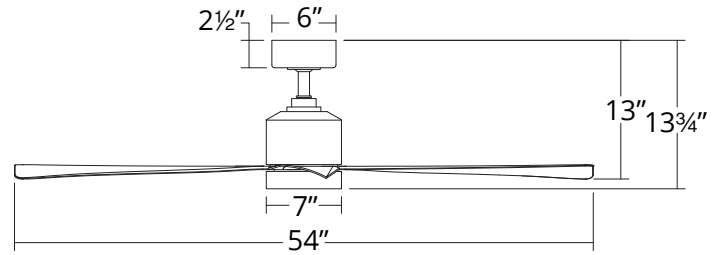

LOTUS
FR-W1809-54L
54" Ceiling Fan

MODERN FORMS
SMART FANS