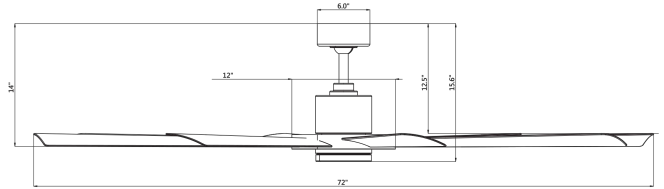

AURA

FR-W2303-72L

72" Ceiling Fan

MODERN FORMS

SMART FANS

PRODUCT DESCRIPTION

The sublime Aura Smart Ceiling Fan by Modern Forms defines the look and performance you desire in your bedroom, dining, or living area. A 72-inch sweep and a broad array of eight blades transport a swiftly moving surge of air across your room from an overhead silhouette with a cool cutting edge. Each blade is expertly engineered with a subtle curve to push a relaxed, comfortable breeze down over the room. Your remote control will commission one of its six speeds and drive the engine of comfort into your home.

FEATURES

- 6 fan speeds through both Summer and Winter Modes
- Silent DC motor
- Includes BT remote control
- Optional wall control for 3, 4-way control sold separately
- Compatible with Modern Forms app

AIRFLOW/ENERGY EFFICIENCY

Weighted-Average/High Airflow CFM:	7188/9420
Weighted-Average/High Energy Use (W):	29/43
Estimated Yearly Energy Cost ($):	8
Weighted-Average/High Efficiency (CFM/W):	250
Max RPM:	83

ORDER NUMBER

Model	Housing	Housing/Blades
FR-W2303-72L	MB <i>Matte Black</i>	BN <i>Brushed Nickel</i>
	MB <i>Matte Black</i>	SB <i>Soft Brass</i>
	MW <i>Matte White</i>	SB <i>Soft Brass</i>

Example: **FR-W2303-72L-SB/MB**

For 2700K add "-27" ; for 3500K add "-35" before the finish: **FR-W2303-72L35SBMB**

*Results may vary based on application and surroundings.

*This fan comes uni-pack - blade select options are not available

SPECIFICATIONS

Construction:	Aluminum, Steel, ABS
Blade:	16° Pitch, 72" sweep
Downrod:	.75"W x 6"H included
Mounting Slope:	Up to 30°
Wire:	80"
Hanging Weight:	33.5 lbs
Total Power:	63W
Standards:	UL/cUL Wet Location listed, Title 24 JA8-2016 Compliant, Title 20, Energy Star rated
Motor Type:	125 x 25 sensorless DC motor

WIRELESS PERFORMANCE

Wi-Fi Range:	Up to 150 ft*
Bluetooth Range:	Up to 150 ft*

LUMINAIRE PERFORMANCE

Light Source:	LED
Light Wattage:	19.5W
Lumens/Delivered Lumens:	1600/944
Dimming:	Integrated
CRI:	90
Color Temperature:	3000K (2700K/3500K options available)
Rated Life:	50,000 hours

The Modern Forms app synchronizes seamlessly with smart home devices you already own

modernforms.com
Phone (800) 526.2588
Fax (800) 526.2585

Headquarters/Eastern Distribution Center
44 Harbor Park Drive
Port Washington, NY 11050

Central Distribution Center
1600 Distribution Ct
Lithia Springs, GA 30122

Western Distribution Center
1750 Archibald Avenue
Ontario, CA 91760