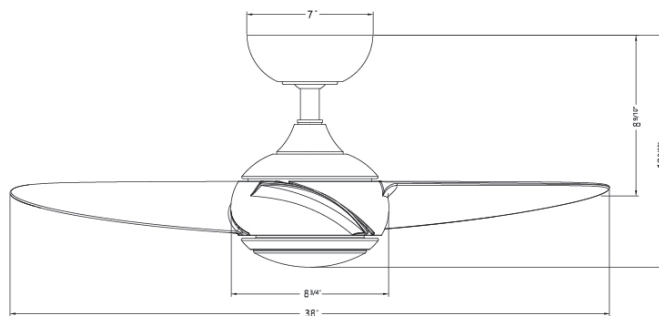

LOFT

F-094L

38" Ceiling Fan

WAC SMART FANS

PRODUCT DESCRIPTION

The LOFT Smart Fan by WAC is a perfectly balance design. This Energy Star rated fan creates a unique impression while offering comfortable air circulation throughout your home - ideal for smaller spaces such as kitchens and laundry rooms.

FEATURES

- 6 fan speeds through both Summer and Winter Modes
- Silent DC motor
- Luminaire cover not included
- Includes remote control with wall cradle (RC20-WT)
- Wall control for 3, 4-way control sold separately
- Compatible with WAC Smart Fans app

AIRFLOW/ENERGY EFFICIENCY

Weighted-Average/High Airflow CFM:	2467/4057
Weighted-Average/High Energy Use (W):	19/24
Estimated Yearly Energy Cost ($):	5
Weighted-Average/High Efficiency (CFM/W):	133
Max RPM:	215

ORDER NUMBER

Model	Housing	Blade
F-094L	MW <i>Matte White</i>	MW <i>Matte White</i>
	MB <i>Matte Black</i>	MB <i>Matte Black</i>
	SB <i>Soft Brass</i>	MB <i>Matte Black</i>

F-094L-__

Example: F-094L-MB

*This fan comes uni-pack - blade select options are not available

* Range results may vary based on application and surroundings.

SPECIFICATIONS

Construction:	Aluminum/Steel, ABS
Blade:	18° Pitch, 38" sweep
Downrod:	3/4"W X 4.5"H included
Mounting Slope:	Up to 30°
Wire:	80"
Hanging Weight:	17 lbs
Total Power:	37W
Standards:	UL/cUL Wet Location listed, Title 24 JA8-2016, Title 20, Energy Star
Motor Type:	DCS-10NS

WIRELESS PERFORMANCE

Wi-Fi Range:	Up to 150 ft*
Bluetooth Range:	Up to 150 ft*

LUMINAIRE PERFORMANCE

Light Source:	LED
Light Wattage:	13W
Lumens/Delivered:	1100/408
Dimming:	Integrated
CRI:	90
Color Temperature: Rated	3000K
Life:	50,000 hours

The WAC app synchronizes seamlessly with smart home devices you already own

wacighting.com
Phone (800) 526.2588
Fax (800) 526.2585

Headquarters/Eastern Distribution Center
44 Harbor Park Drive
Port Washington, NY 11050

Central Distribution Center
1600 Distribution Ct
Lithia Springs, GA 30122

Western Distribution Center
1750 Archibald Avenue
Ontario, CA 91760