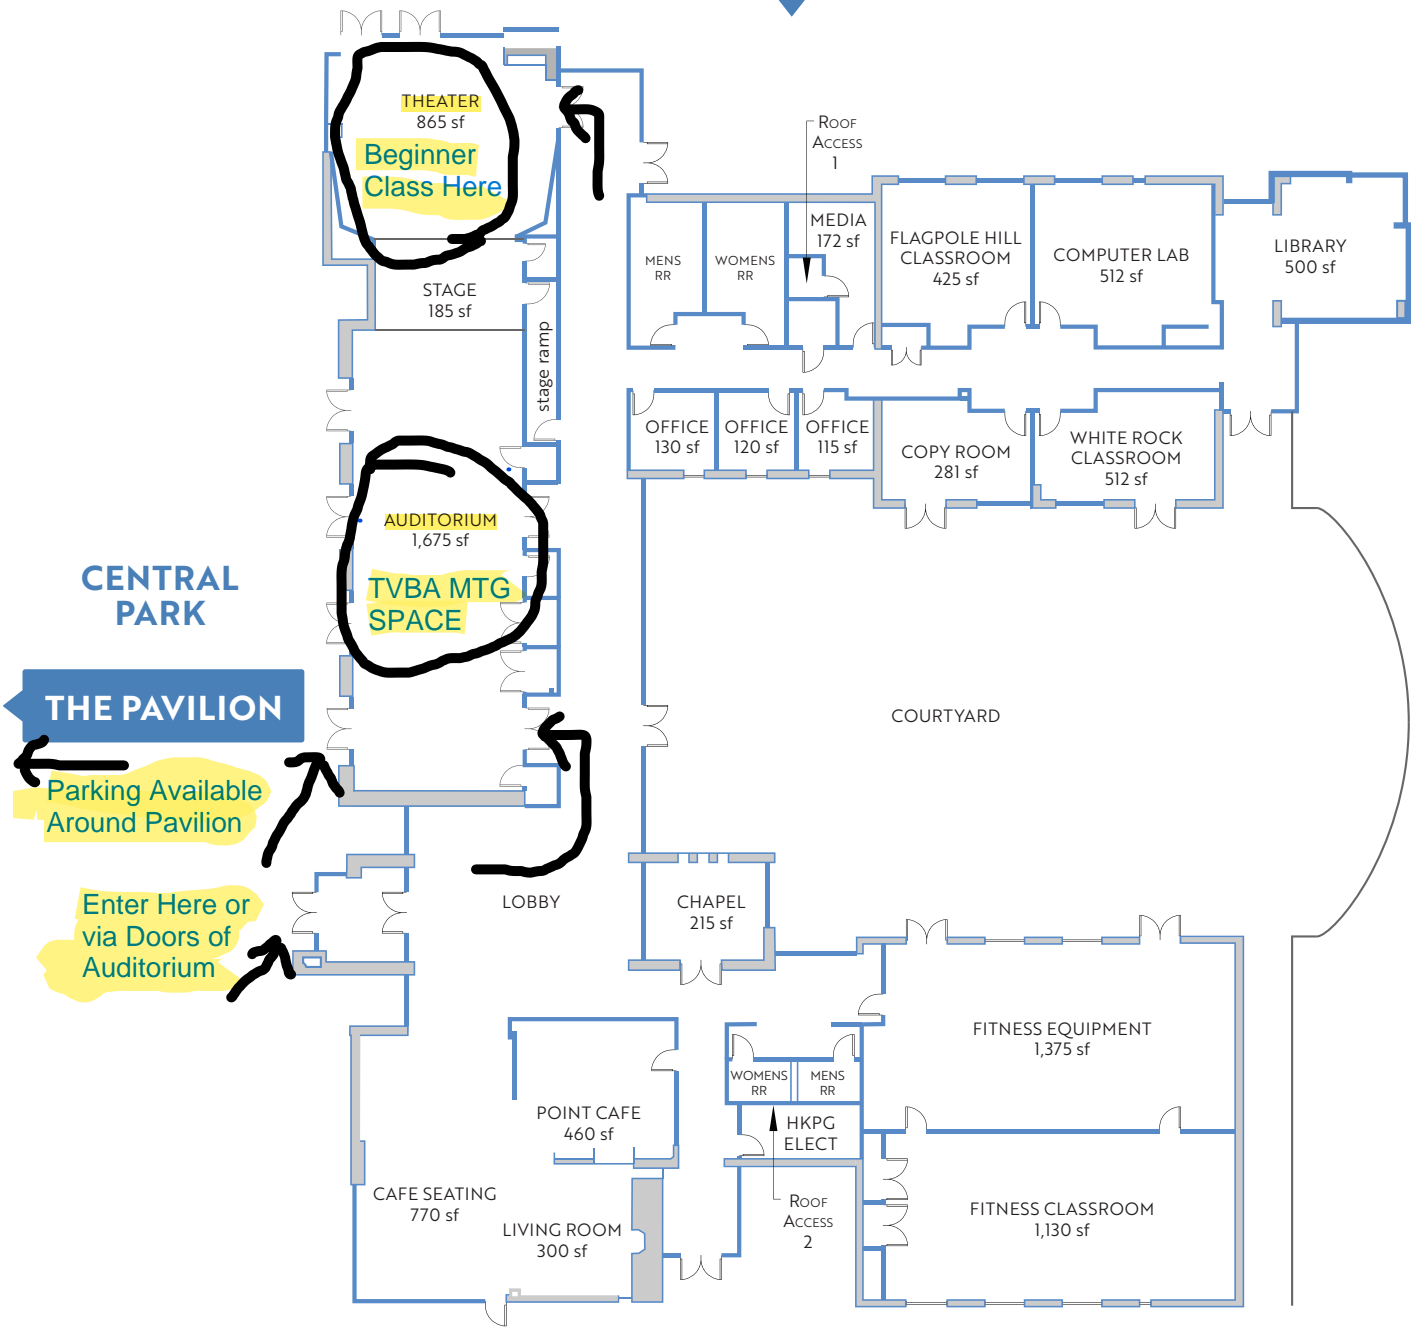

THE ASBURY

THE POINT

THE HILLSIDE

THE OVERLOOK

-  Door
-  Double Door
-  Window Fixed

Total sf: 11,000