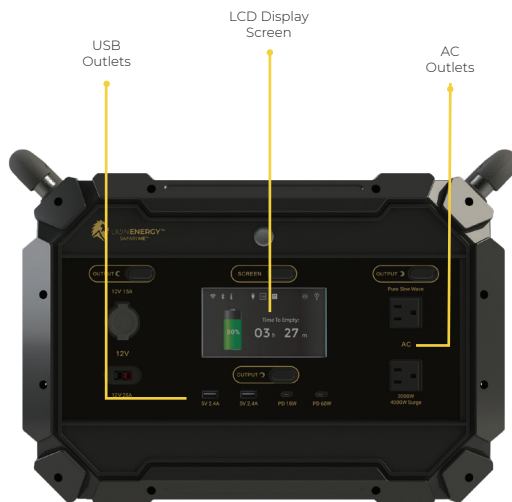

OPTIONAL EXPANSION PACK

Sold separately, this expansion gives you 3x the storage capacity of the battery inside the main Lion Safari ME solar generator.

Dims: 16.7 x 9.6 x 9.8 **Weight:** 44 lbs **Charge Retention:** Up to 2 Years
Minimum Charge Time with Main Unit: 4.5 hours **Cycle Life:** 3,500+
Pricing: MSRP - \$1,699 / MAP \$1,499