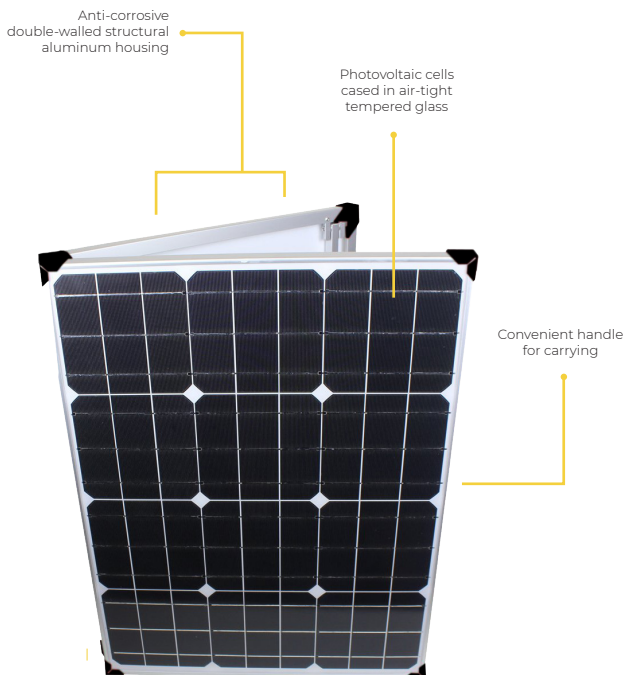

### SAFE

The Lion Solar Panel produces no emissions - none. It has no carbon footprint during use, emits no greenhouse gases and causes no damage to the environment.

### SILENT

The Lion Solar Panel has silent power allowing for an undisturbed work and play environment while charging Lion Power units.

### RENEWABLE

The Lion Solar Panel is part of our pride of products that creates clean, limitless, renewable energy sources to power your life. It's designed to recharge other units through a renewable source - the sun.

## SPECS

Solar Panel Info	
Panel Type	Monocrystalline for high efficiency
Rated Capacity	100W
Life Cycle	20 Years
General	
Weight	22 lbs
Dimensions (Folded)	26.5 x 20 x 2
Dimensions (Unfolded)	26.5 x 40 x 1
Warranty Period	1 year
Max Power Output	18V @ 5.56 amps
Expandable	Link up to 4 panels together