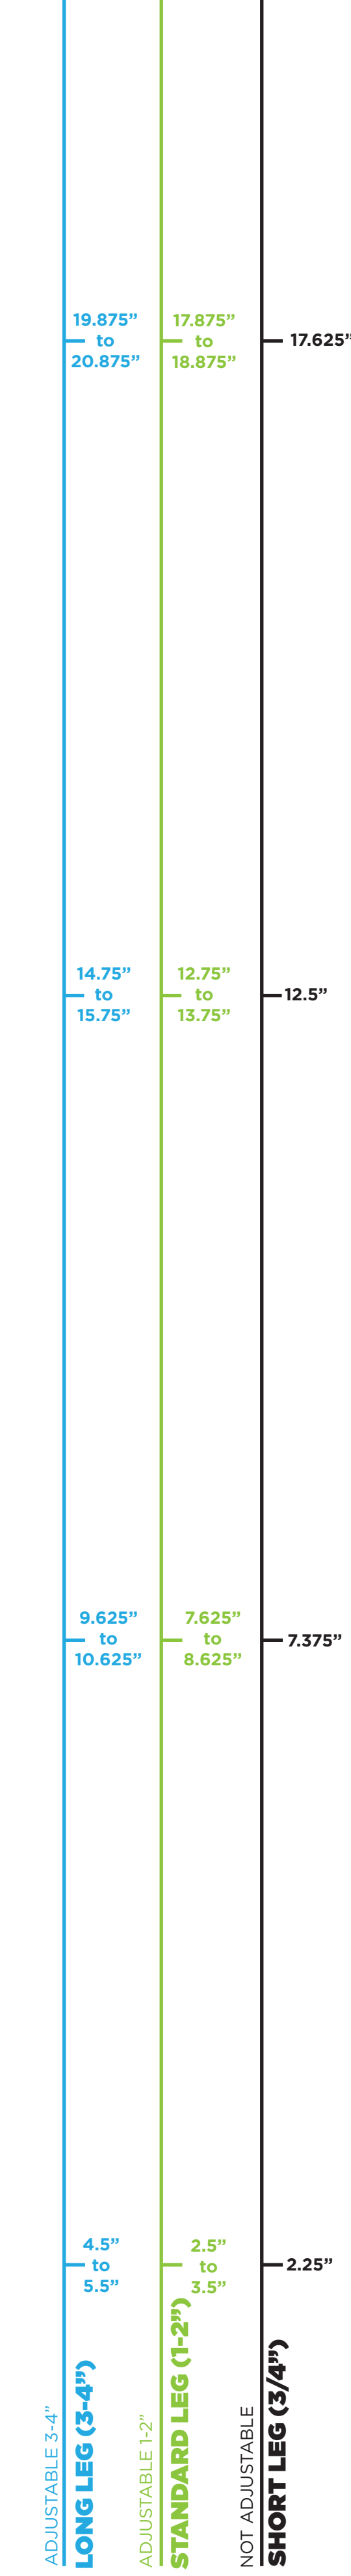

**Overall Height**  
from tank bottom

23-24" 21-22" 20.75"

**POWERHEAD POSITIONS**  
on center,  
from tank bottom