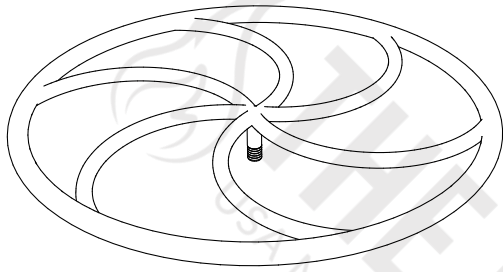

WHEEL STAINLESS STEEL BURNER

ISOMETRIC VIEW

TOP VIEW

RIGHT SIDE VIEW

FRONT SIDE VIEW

Burner Material:
304 Stainless Steel

SKU	A	B	BTU
OPT-W18	18"	0.5"	125,000
OPT-W24	24"	0.5"	150,000
OPT-W30	30"	0.5"	200,000
OPT-W36	36"	0.75"	220,000
OPT-W42	42"	0.75"	260,000
OPT-W48	48"	0.75"	300,000