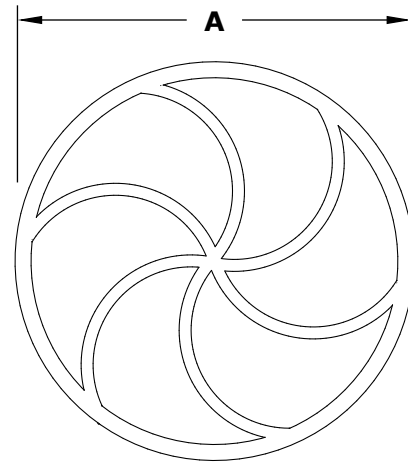

WHEEL STAINLESS STEEL BURNER

ISOMETRIC VIEW

TOP VIEW

RIGHT SIDE VIEW

FRONT SIDE VIEW

Burner Material:
304 Stainless Steel

SKU	A	B	BTU
OPT-W18	18"	0.5"	125,000
OPT-W24	24"	0.5"	150,000
OPT-W30	30"	0.5"	200,000
OPT-W36	36"	0.75"	220,000
OPT-W42	42"	0.75"	260,000
OPT-W48	48"	0.75"	300,000