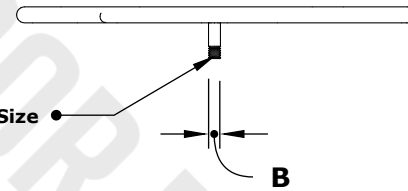

WHEEL STAINLESS STEEL BURNER

ISOMETRIC VIEW

TOP VIEW

RIGHT SIDE VIEW

FRONT SIDE VIEW

Burner Material:
304 Stainless Steel

SKU	A	B	BTU
OPT-W18	18"	0.5"	125,000
OPT-W24	24"	0.5"	150,000
OPT-W30	30"	0.5"	200,000
OPT-W36	36"	0.75"	220,000
OPT-W42	42"	0.75"	260,000
OPT-W48	48"	0.75"	300,000