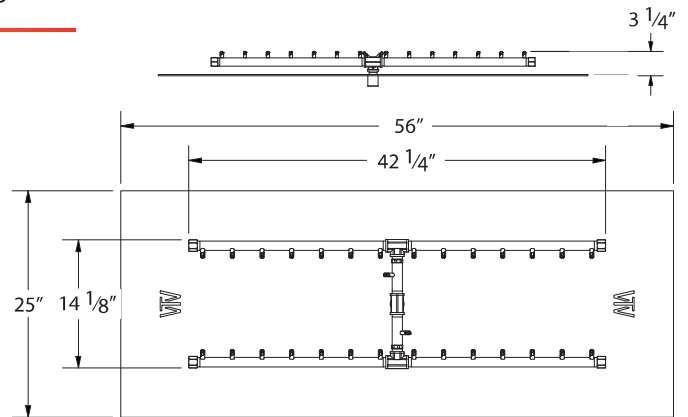

H-STYLE CFBH200 – For 40" x 17" opening or larger

SKU (NG OR LP)	DESCRIPTION	SHIP WEIGHT	SHIP METHOD
CFBH200NG CFBH200LP	200K BTU H-Style Brass Burner + WATERSTOP	9 lbs	SHIPS PARCEL
Recommended parts - Plate: ALPL4017 • FK1 • Optional 6x Support Collars			
CFBH200NGALPL4017 CFBH200LPALPL4017	with 40" x 17" Rectangular Plate	18 lbs	SHIPS PARCEL
CFBH200NGALPL4017FK1 CFBH200LPALPL4017FK1	with 40" x 17" Plate + FK1	21 lbs	SHIPS PARCEL

H-STYLE CFBH240 – For 46" x 17" opening or larger

SKU (NG OR LP)	DESCRIPTION	SHIP WEIGHT	SHIP METHOD
CFBH240NG CFBH240LP	240K BTU H-Style Brass Burner + WATERSTOP	10 lbs	SHIPS PARCEL
Recommended parts - Plate: ALPL4617 • FK1 • Optional 7x Support Collars			
CFBH240NGALPL4617 CFBH240LPALPL4617	with 46" x 17" Rectangular Plate	26 lbs	SHIPS PARCEL
CFBH240NGALPL4617FK1 CFBH240LPALPL4617FK1	with 46" x 17" Plate + FK1	29 lbs	SHIPS PARCEL

H-STYLE CFBH300 – For 56" x 25" opening or larger

SKU (NG OR LP)	DESCRIPTION	SHIP WEIGHT	SHIP METHOD
CFBH300NG CFBH300LP	300K BTU H-Style Brass Burner	18 lbs	SHIPS PARCEL
Recommended parts - Plate: ALPL5625 • FK2 • Optional 9x Support Collars			
CFBH300NGALPL5625 CFBH300LPALPL5625	with 56" x 25" Rectangular Plate		SHIPS FREIGHT
CFBH300NGALPL5625FK2 CFBH300LPALPL5625FK2	with 56" x 25" Plate + FK2		SHIPS FREIGHT

H-STYLE CFBH340 – For 62" x 25" opening or larger

SKU (NG OR LP)	DESCRIPTION	SHIP WEIGHT	SHIP METHOD
CFBH340NG CFBH340LP	340K BTU H-Style Brass Burner	24 lbs	SHIPS PARCEL
Recommended parts - Plate: ALPL6225 • FK2 • Optional 9x Support Collars			
CFBH340NGALPL6225 CFBH340LPALPL6225	with 62" x 25" Rectangular Plate		SHIPS FREIGHT
CFBH340NGALPL6225FK2 CFBH340LPALPL6225FK2	with 62" x 25" Plate + FK2		SHIPS FREIGHT