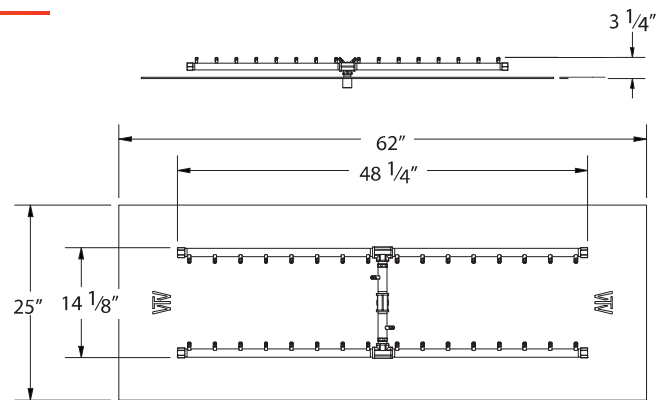

H-STYLE CFBH200 – For 40" x 17" opening or larger

SKU (NG OR LP)	DESCRIPTION	SHIP WEIGHT	SHIP METHOD
CFBH200NG CFBH200LP	200K BTU H-Style Brass Burner + WATERSTOP	9 lbs	SHIPS PARCEL
Recommended parts - Plate: ALPL4017 • FK1 • Optional 6x Support Collars			
CFBH200NGALPL4017 CFBH200LPALPL4017	with 40" x 17" Rectangular Plate	18 lbs	SHIPS PARCEL
CFBH200NGALPL4017FK1 CFBH200LPALPL4017FK1	with 40" x 17" Plate + FK1	21 lbs	SHIPS PARCEL

H-STYLE CFBH240 – For 46" x 17" opening or larger

SKU (NG OR LP)	DESCRIPTION	SHIP WEIGHT	SHIP METHOD
CFBH240NG CFBH240LP	240K BTU H-Style Brass Burner + WATERSTOP	10 lbs	SHIPS PARCEL
Recommended parts - Plate: ALPL4617 • FK1 • Optional 7x Support Collars			
CFBH240NGALPL4617 CFBH240LPALPL4617	with 46" x 17" Rectangular Plate	26 lbs	SHIPS PARCEL
CFBH240NGALPL4617FK1 CFBH240LPALPL4617FK1	with 46" x 17" Plate + FK1	29 lbs	SHIPS PARCEL

H-STYLE CFBH300 – For 56" x 25" opening or larger

SKU (NG OR LP)	DESCRIPTION	SHIP WEIGHT	SHIP METHOD
CFBH300NG CFBH300LP	300K BTU H-Style Brass Burner	18 lbs	SHIPS PARCEL
Recommended parts - Plate: ALPL5625 • FK2 • Optional 9x Support Collars			
CFBH300NGALPL5625 CFBH300LPALPL5625	with 56" x 25" Rectangular Plate		SHIPS FREIGHT
CFBH300NGALPL5625FK2 CFBH300LPALPL5625FK2	with 56" x 25" Plate + FK2		SHIPS FREIGHT

H-STYLE CFBH340 – For 62" x 25" opening or larger

SKU (NG OR LP)	DESCRIPTION	SHIP WEIGHT	SHIP METHOD
CFBH340NG CFBH340LP	340K BTU H-Style Brass Burner	24 lbs	SHIPS PARCEL
Recommended parts - Plate: ALPL6225 • FK2 • Optional 9x Support Collars			
CFBH340NGALPL6225 CFBH340LPALPL6225	with 62" x 25" Rectangular Plate		SHIPS FREIGHT
CFBH340NGALPL6225FK2 CFBH340LPALPL6225FK2	with 62" x 25" Plate + FK2		SHIPS FREIGHT