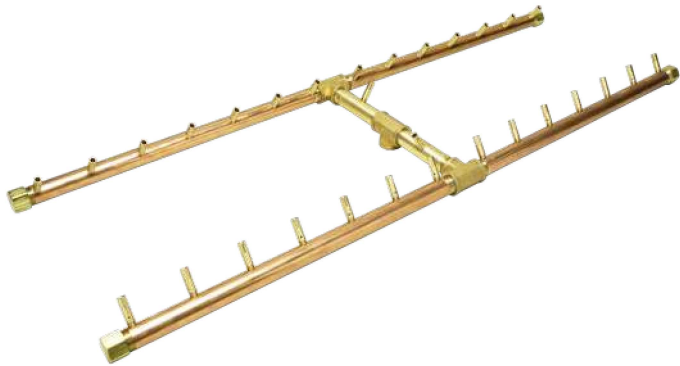

H-STYLE CFBH200 – For 40" x 17" opening or larger

SKU (NG OR LP)	DESCRIPTION	SHIP WEIGHT	SHIP METHOD
CFBH200NG CFBH200LP	200K BTU H-Style Brass Burner + WATERSTOP	9 lbs	SHIPS PARCEL
Recommended parts - Plate: ALPL4017 • FK1 • Optional 6x Support Collars			
CFBH200NGALPL4017 CFBH200LPALPL4017	with 40" x 17" Rectangular Plate	18 lbs	SHIPS PARCEL
CFBH200NGALPL4017FK1 CFBH200LPALPL4017FK1	with 40" x 17" Plate + FK1	21 lbs	SHIPS PARCEL

H-STYLE CFBH240 – For 46" x 17" opening or larger

SKU (NG OR LP)	DESCRIPTION	SHIP WEIGHT	SHIP METHOD
CFBH240NG CFBH240LP	240K BTU H-Style Brass Burner + WATERSTOP	10 lbs	SHIPS PARCEL
Recommended parts - Plate: ALPL4617 • FK1 • Optional 7x Support Collars			
CFBH240NGALPL4617 CFBH240LPALPL4617	with 46" x 17" Rectangular Plate	26 lbs	SHIPS PARCEL
CFBH240NGALPL4617FK1 CFBH240LPALPL4617FK1	with 46" x 17" Plate + FK1	29 lbs	SHIPS PARCEL

H-STYLE CFBH300 – For 56" x 25" opening or larger

SKU (NG OR LP)	DESCRIPTION	SHIP WEIGHT	SHIP METHOD
CFBH300NG CFBH300LP	300K BTU H-Style Brass Burner	18 lbs	SHIPS PARCEL
Recommended parts - Plate: ALPL5625 • FK2 • Optional 9x Support Collars			
CFBH300NGALPL5625 CFBH300LPALPL5625	with 56" x 25" Rectangular Plate		SHIPS FREIGHT
CFBH300NGALPL5625FK2 CFBH300LPALPL5625FK2	with 56" x 25" Plate + FK2		SHIPS FREIGHT

H-STYLE CFBH340 – For 62" x 25" opening or larger

SKU (NG OR LP)	DESCRIPTION	SHIP WEIGHT	SHIP METHOD
CFBH340NG CFBH340LP	340K BTU H-Style Brass Burner	24 lbs	SHIPS PARCEL
Recommended parts - Plate: ALPL6225 • FK2 • Optional 9x Support Collars			
CFBH340NGALPL6225 CFBH340LPALPL6225	with 62" x 25" Rectangular Plate		SHIPS FREIGHT
CFBH340NGALPL6225FK2 CFBH340LPALPL6225FK2	with 62" x 25" Plate + FK2		SHIPS FREIGHT