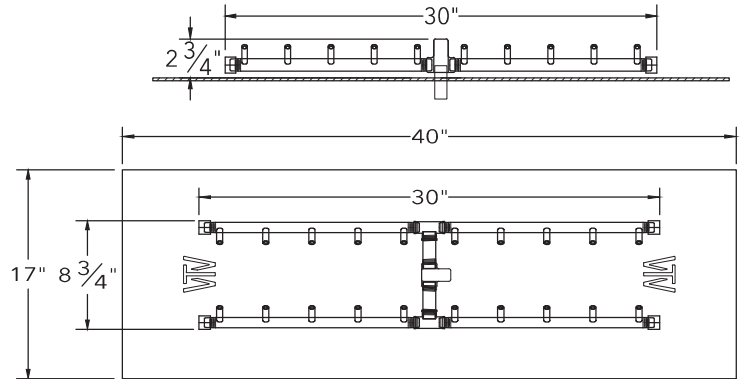

H-STYLE CFBH200 – For 40" x 17" opening or larger

SKU (NG OR LP)	DESCRIPTION	SHIP WEIGHT	SHIP METHOD
CFBH200NG CFBH200LP	200K BTU H-Style Brass Burner + WATERSTOP	9 lbs	SHIPS PARCEL
Recommended parts - Plate: ALPL4017 • FK1 • Optional 6x Support Collars			
CFBH200NGALPL4017 CFBH200LPALPL4017	with 40" x 17" Rectangular Plate	18 lbs	SHIPS PARCEL
CFBH200NGALPL4017FK1 CFBH200LPALPL4017FK1	with 40" x 17" Plate + FK1	21 lbs	SHIPS PARCEL

H-STYLE CFBH240 – For 46" x 17" opening or larger

SKU (NG OR LP)	DESCRIPTION	SHIP WEIGHT	SHIP METHOD
CFBH240NG CFBH240LP	240K BTU H-Style Brass Burner + WATERSTOP	10 lbs	SHIPS PARCEL
Recommended parts - Plate: ALPL4617 • FK1 • Optional 7x Support Collars			
CFBH240NGALPL4617 CFBH240LPALPL4617	with 46" x 17" Rectangular Plate	26 lbs	SHIPS PARCEL
CFBH240NGALPL4617FK1 CFBH240LPALPL4617FK1	with 46" x 17" Plate + FK1	29 lbs	SHIPS PARCEL

H-STYLE CFBH300 – For 56" x 25" opening or larger

SKU (NG OR LP)	DESCRIPTION	SHIP WEIGHT	SHIP METHOD
CFBH300NG CFBH300LP	300K BTU H-Style Brass Burner	18 lbs	SHIPS PARCEL
Recommended parts - Plate: ALPL5625 • FK2 • Optional 9x Support Collars			
CFBH300NGALPL5625 CFBH300LPALPL5625	with 56" x 25" Rectangular Plate		SHIPS FREIGHT
CFBH300NGALPL5625FK2 CFBH300LPALPL5625FK2	with 56" x 25" Plate + FK2		SHIPS FREIGHT

H-STYLE CFBH340 – For 62" x 25" opening or larger

SKU (NG OR LP)	DESCRIPTION	SHIP WEIGHT	SHIP METHOD
CFBH340NG CFBH340LP	340K BTU H-Style Brass Burner	24 lbs	SHIPS PARCEL
Recommended parts - Plate: ALPL6225 • FK2 • Optional 9x Support Collars			
CFBH340NGALPL6225 CFBH340LPALPL6225	with 62" x 25" Rectangular Plate		SHIPS FREIGHT
CFBH340NGALPL6225FK2 CFBH340LPALPL6225FK2	with 62" x 25" Plate + FK2		SHIPS FREIGHT