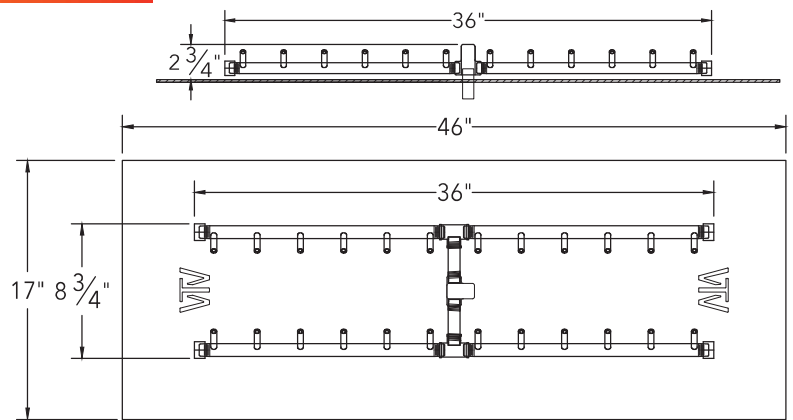

H-STYLE CFBH200 – For 40" x 17" opening or larger

SKU (NG OR LP)	DESCRIPTION	SHIP WEIGHT	SHIP METHOD
CFBH200NG CFBH200LP	200K BTU H-Style Brass Burner + WATERSTOP	9 lbs	SHIPS PARCEL
Recommended parts - Plate: ALPL4017 • FK1 • Optional 6x Support Collars			
CFBH200NGALPL4017 CFBH200LPALPL4017	with 40" x 17" Rectangular Plate	18 lbs	SHIPS PARCEL
CFBH200NGALPL4017FK1 CFBH200LPALPL4017FK1	with 40" x 17" Plate + FK1	21 lbs	SHIPS PARCEL

H-STYLE CFBH240 – For 46" x 17" opening or larger

SKU (NG OR LP)	DESCRIPTION	SHIP WEIGHT	SHIP METHOD
CFBH240NG CFBH240LP	240K BTU H-Style Brass Burner + WATERSTOP	10 lbs	SHIPS PARCEL
Recommended parts - Plate: ALPL4617 • FK1 • Optional 7x Support Collars			
CFBH240NGALPL4617 CFBH240LPALPL4617	with 46" x 17" Rectangular Plate	26 lbs	SHIPS PARCEL
CFBH240NGALPL4617FK1 CFBH240LPALPL4617FK1	with 46" x 17" Plate + FK1	29 lbs	SHIPS PARCEL

H-STYLE CFBH300 – For 56" x 25" opening or larger

SKU (NG OR LP)	DESCRIPTION	SHIP WEIGHT	SHIP METHOD
CFBH300NG CFBH300LP	300K BTU H-Style Brass Burner	18 lbs	SHIPS PARCEL
Recommended parts - Plate: ALPL5625 • FK2 • Optional 9x Support Collars			
CFBH300NGALPL5625 CFBH300LPALPL5625	with 56" x 25" Rectangular Plate		SHIPS FREIGHT
CFBH300NGALPL5625FK2 CFBH300LPALPL5625FK2	with 56" x 25" Plate + FK2		SHIPS FREIGHT

H-STYLE CFBH340 – For 62" x 25" opening or larger

SKU (NG OR LP)	DESCRIPTION	SHIP WEIGHT	SHIP METHOD
CFBH340NG CFBH340LP	340K BTU H-Style Brass Burner	24 lbs	SHIPS PARCEL
Recommended parts - Plate: ALPL6225 • FK2 • Optional 9x Support Collars			
CFBH340NGALPL6225 CFBH340LPALPL6225	with 62" x 25" Rectangular Plate		SHIPS FREIGHT
CFBH340NGALPL6225FK2 CFBH340LPALPL6225FK2	with 62" x 25" Plate + FK2		SHIPS FREIGHT