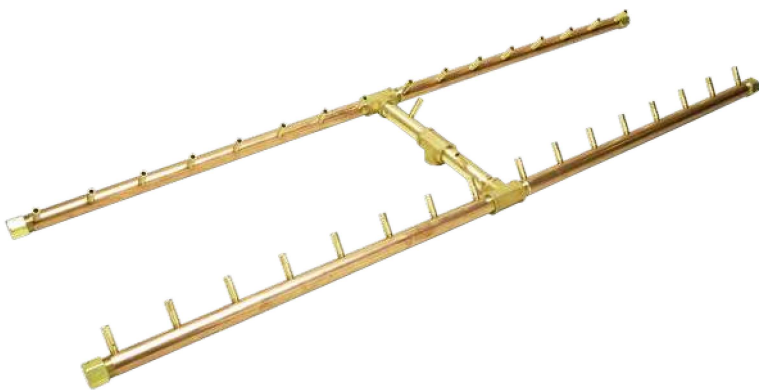

H-STYLE CFBH200 – For 40" x 17" opening or larger

SKU (NG OR LP)	DESCRIPTION	SHIP WEIGHT	SHIP METHOD
CFBH200NG CFBH200LP	200K BTU H-Style Brass Burner + WATERSTOP	9 lbs	SHIPS PARCEL
Recommended parts - Plate: ALPL4017 • FK1 • Optional 6x Support Collars			
CFBH200NGALPL4017 CFBH200LPALPL4017	with 40" x 17" Rectangular Plate	18 lbs	SHIPS PARCEL
CFBH200NGALPL4017FK1 CFBH200LPALPL4017FK1	with 40" x 17" Plate + FK1	21 lbs	SHIPS PARCEL

H-STYLE CFBH240 – For 46" x 17" opening or larger

SKU (NG OR LP)	DESCRIPTION	SHIP WEIGHT	SHIP METHOD
CFBH240NG CFBH240LP	240K BTU H-Style Brass Burner + WATERSTOP	10 lbs	SHIPS PARCEL
Recommended parts - Plate: ALPL4617 • FK1 • Optional 7x Support Collars			
CFBH240NGALPL4617 CFBH240LPALPL4617	with 46" x 17" Rectangular Plate	26 lbs	SHIPS PARCEL
CFBH240NGALPL4617FK1 CFBH240LPALPL4617FK1	with 46" x 17" Plate + FK1	29 lbs	SHIPS PARCEL

H-STYLE CFBH300 – For 56" x 25" opening or larger

SKU (NG OR LP)	DESCRIPTION	SHIP WEIGHT	SHIP METHOD
CFBH300NG CFBH300LP	300K BTU H-Style Brass Burner	18 lbs	SHIPS PARCEL
Recommended parts - Plate: ALPL5625 • FK2 • Optional 9x Support Collars			
CFBH300NGALPL5625 CFBH300LPALPL5625	with 56" x 25" Rectangular Plate		SHIPS FREIGHT
CFBH300NGALPL5625FK2 CFBH300LPALPL5625FK2	with 56" x 25" Plate + FK2		SHIPS FREIGHT

H-STYLE CFBH340 – For 62" x 25" opening or larger

SKU (NG OR LP)	DESCRIPTION	SHIP WEIGHT	SHIP METHOD
CFBH340NG CFBH340LP	340K BTU H-Style Brass Burner	24 lbs	SHIPS PARCEL
Recommended parts - Plate: ALPL6225 • FK2 • Optional 9x Support Collars			
CFBH340NGALPL6225 CFBH340LPALPL6225	with 62" x 25" Rectangular Plate		SHIPS FREIGHT
CFBH340NGALPL6225FK2 CFBH340LPALPL6225FK2	with 62" x 25" Plate + FK2		SHIPS FREIGHT