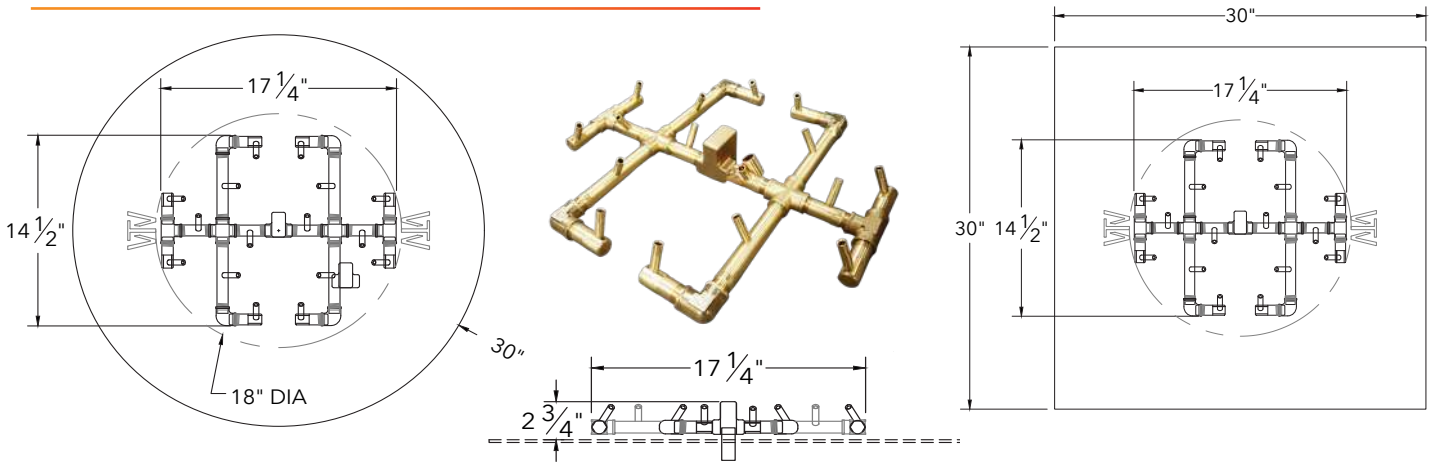

## ORIGINAL CFB180 – Fits 30" plate or larger

SKU (NG OR LP)	DESCRIPTION	SHIP WEIGHT	SHIP METHOD
CFB180NG   CFB180LP	180K BTU Original Brass Burner + WATERSTOP	9 lbs	SHIPS PARCEL
Recommended parts - Plate: ALPL30C (circle) or ALPL30S (square) • FK1 • Optional 5x Support Collars			
<b>CIRCLE</b>	CFB180NGALPL30C CFB180LPALPL30C	with 30" Circular Plate	20 lbs SHIPS PARCEL
<b>CIRCLE</b>	CFB180NGALPL30CFK1 CFB180LPALPL30CFK1	with 30" Circular Plate + FK1	23 lbs SHIPS PARCEL
<b>SQUARE</b>	CFB180NGALPL30S CFB180LPALPL30S	with 30" Square Plate	23 lbs SHIPS PARCEL
<b>SQUARE</b>	CFB180NGALPL30SFK1 CFB180LPALPL30SFK1	with 30" Square Plate + FK1	26 lbs SHIPS PARCEL

## ORIGINAL CFB240 – Fits 30" plate or larger

SKU (NG OR LP)	DESCRIPTION	SHIP WEIGHT	SHIP METHOD
CFB240NG   CFB240LP	240K BTU Original Brass Burner + WATERSTOP	12 lbs	SHIPS PARCEL
Recommended parts - Plate: ALPL30C (circle) or ALPL30S (square) • FK1 • Optional 5x Support Collars			
<b>CIRCLE</b>	CFB240NGALPL30C CFB240LPALPL30C	with 30" Circular Plate	28 lbs SHIPS PARCEL
<b>CIRCLE</b>	CFB240NGALPL30CFK1 CFB240LPALPL30CFK1	with 30" Circular Plate + FK1	31 lbs SHIPS PARCEL
<b>SQUARE</b>	CFB240NGALPL30S CFB240LPALPL30S	with 30" Square Plate	26 lbs SHIPS PARCEL
<b>SQUARE</b>	CFB240NGALPL30SFK1 CFB240LPALPL30SFK1	with 30" Square Plate + FK1	29 lbs SHIPS PARCEL