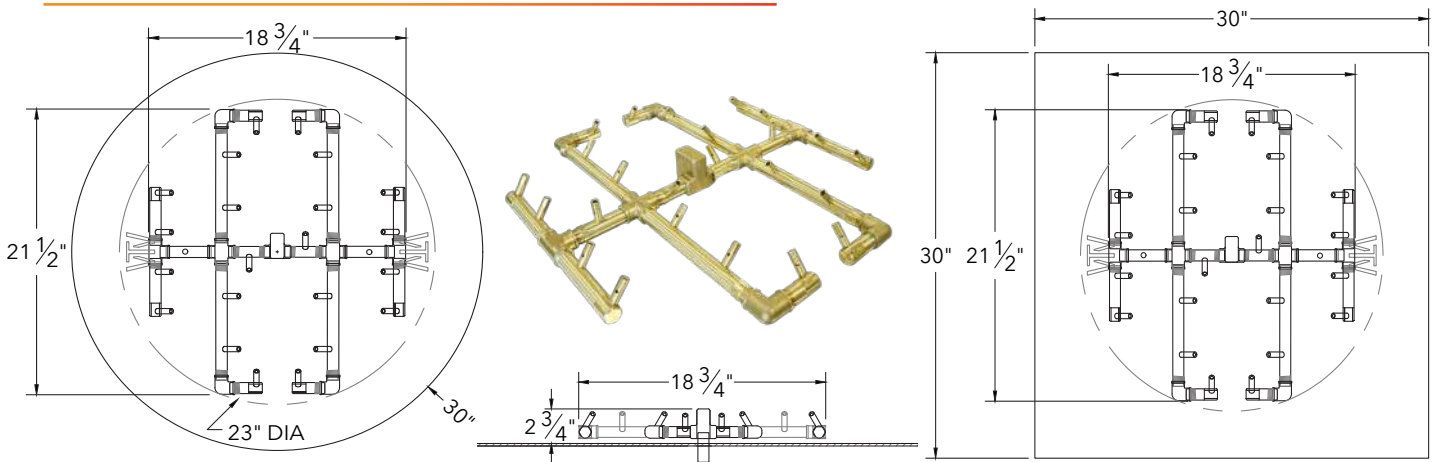

## ORIGINAL CFB180 – Fits 30" plate or larger

SKU (NG OR LP)	DESCRIPTION	SHIP WEIGHT	SHIP METHOD
CFB180NG   CFB180LP	180K BTU Original Brass Burner + WATERSTOP	9 lbs	SHIPS PARCEL
Recommended parts - Plate: ALPL30C (circle) or ALPL30S (square) • FK1 • Optional 5x Support Collars			
<b>CIRCLE</b>	CFB180NGALPL30C CFB180LPALPL30C	with 30" Circular Plate	20 lbs SHIPS PARCEL
<b>CIRCLE</b>	CFB180NGALPL30CFK1 CFB180LPALPL30CFK1	with 30" Circular Plate + FK1	23 lbs SHIPS PARCEL
<b>SQUARE</b>	CFB180NGALPL30S CFB180LPALPL30S	with 30" Square Plate	23 lbs SHIPS PARCEL
<b>SQUARE</b>	CFB180NGALPL30SFK1 CFB180LPALPL30SFK1	with 30" Square Plate + FK1	26 lbs SHIPS PARCEL

## ORIGINAL CFB240 – Fits 30" plate or larger

SKU (NG OR LP)	DESCRIPTION	SHIP WEIGHT	SHIP METHOD
CFB240NG   CFB240LP	240K BTU Original Brass Burner + WATERSTOP	12 lbs	SHIPS PARCEL
Recommended parts - Plate: ALPL30C (circle) or ALPL30S (square) • FK1 • Optional 5x Support Collars			
<b>CIRCLE</b>	CFB240NGALPL30C CFB240LPALPL30C	with 30" Circular Plate	28 lbs SHIPS PARCEL
<b>CIRCLE</b>	CFB240NGALPL30CFK1 CFB240LPALPL30CFK1	with 30" Circular Plate + FK1	31 lbs SHIPS PARCEL
<b>SQUARE</b>	CFB240NGALPL30S CFB240LPALPL30S	with 30" Square Plate	26 lbs SHIPS PARCEL
<b>SQUARE</b>	CFB240NGALPL30SFK1 CFB240LPALPL30SFK1	with 30" Square Plate + FK1	29 lbs SHIPS PARCEL