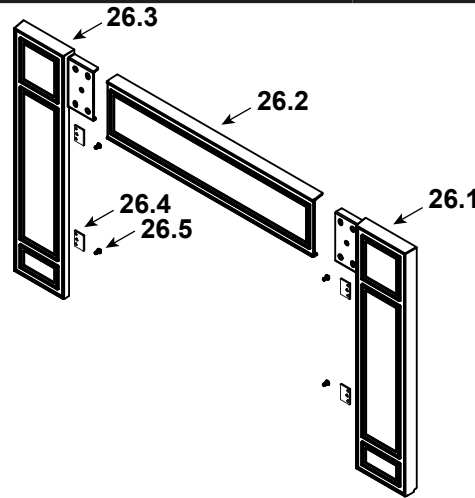

IMPORTANT: THIS IS DATED INFORMATION. Parts must be ordered from a dealer or distributor. **Hearth and Home Technologies does not sell directly to consumers.** Provide model number and serial number when requesting service parts from your dealer or distributor.

Stocked at Depot

ITEM	DESCRIPTION	COMMENTS	PART NUMBER	
22	Tube Channel Base Assembly		SRV7095-125	
	Screw, Machine Screw 1/4-20 x 3/4 Ns	Pkg of 25	220-0080/25	Y
	Hurricane Screw	Pkg of 40	SRV2005-861/40	Y
23	Combustion Cover		SRV7095-134	
	Hurricane Screw	Pkg of 40	SRV2005-861/40	Y
24	Convection Side Panel		SRV7095-166	
	Component Pack	Classic Black	SRV7101-040	
		Majolica Brown	SRV7101-041	
25	Lower Primary Cover		SRV7095-108	

#26 Cast Surround

26	Cast Surround	Classic Black	MED-CB	
		Majolica Brown	MED-BM	
26.1	Surround, Right	Classic Black	7101-217CB	
		Majolica Brown	7101-217BM	
26.2	Surround, Top	Classic Black	7101-215CB	
		Majolica Brown	7101-215BM	
26.3	Surround, Left	Classic Black	7101-219CB	
		Majolica Brown	7101-219BM	
26.4	Surround Retainer		SRV7063-136	
26.5	1/4-20 x 50 Phillips Pan Head Screw	Pkg of 12	32281/12	
	Component Pack, Surround (Contains retainers, washers, & screws)		SRV7101-064	
	Surround Extension		EXPVC-3349	
	Surround 43 x 31		SPVC-4331	
	Surround Trim Assembly 43 x 31		TRIMKIT-4331-NL	
	Surround 51 x 34		SPVC-5134	
	Surround Trim Assembly 51 x 34		TRIMKIT-5134-NL	
	15 Degree Adapter		DV-6DLR-E15ADSS	

Additional service part numbers appear on following page.