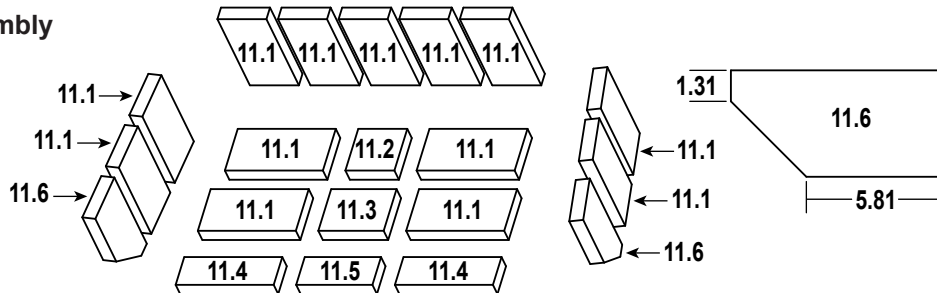

#11 Brick Assembly

11	Brick Assembly		SRV7095-022	Y
11.1	Brick, Uncut	Qty. 13 Req	832-0550	Y
11.2	Brick, 4.5" X 4.5" X 1.25"	Qty. 1 Req	SRV7128-001	
11.3	Brick, 5.75" X 4.5" X 1.25"	Qty. 1 Req	SRV7128-039	
11.4	Brick, 9" X 3" X 1.25"	Qty. 2 Req	SRV7128-003	
11.5	Brick, 7" X 3" X 1.25"	Qty. 1 Req	SRV7128-004	
11.6	Brick, 9" X 4.5" X 1.25" W/Angle	Qty. 2 Req	SRV7128-600	
	Brick, Uncut	Pkg of 6	832-3040	

Additional service part numbers appear on following page.