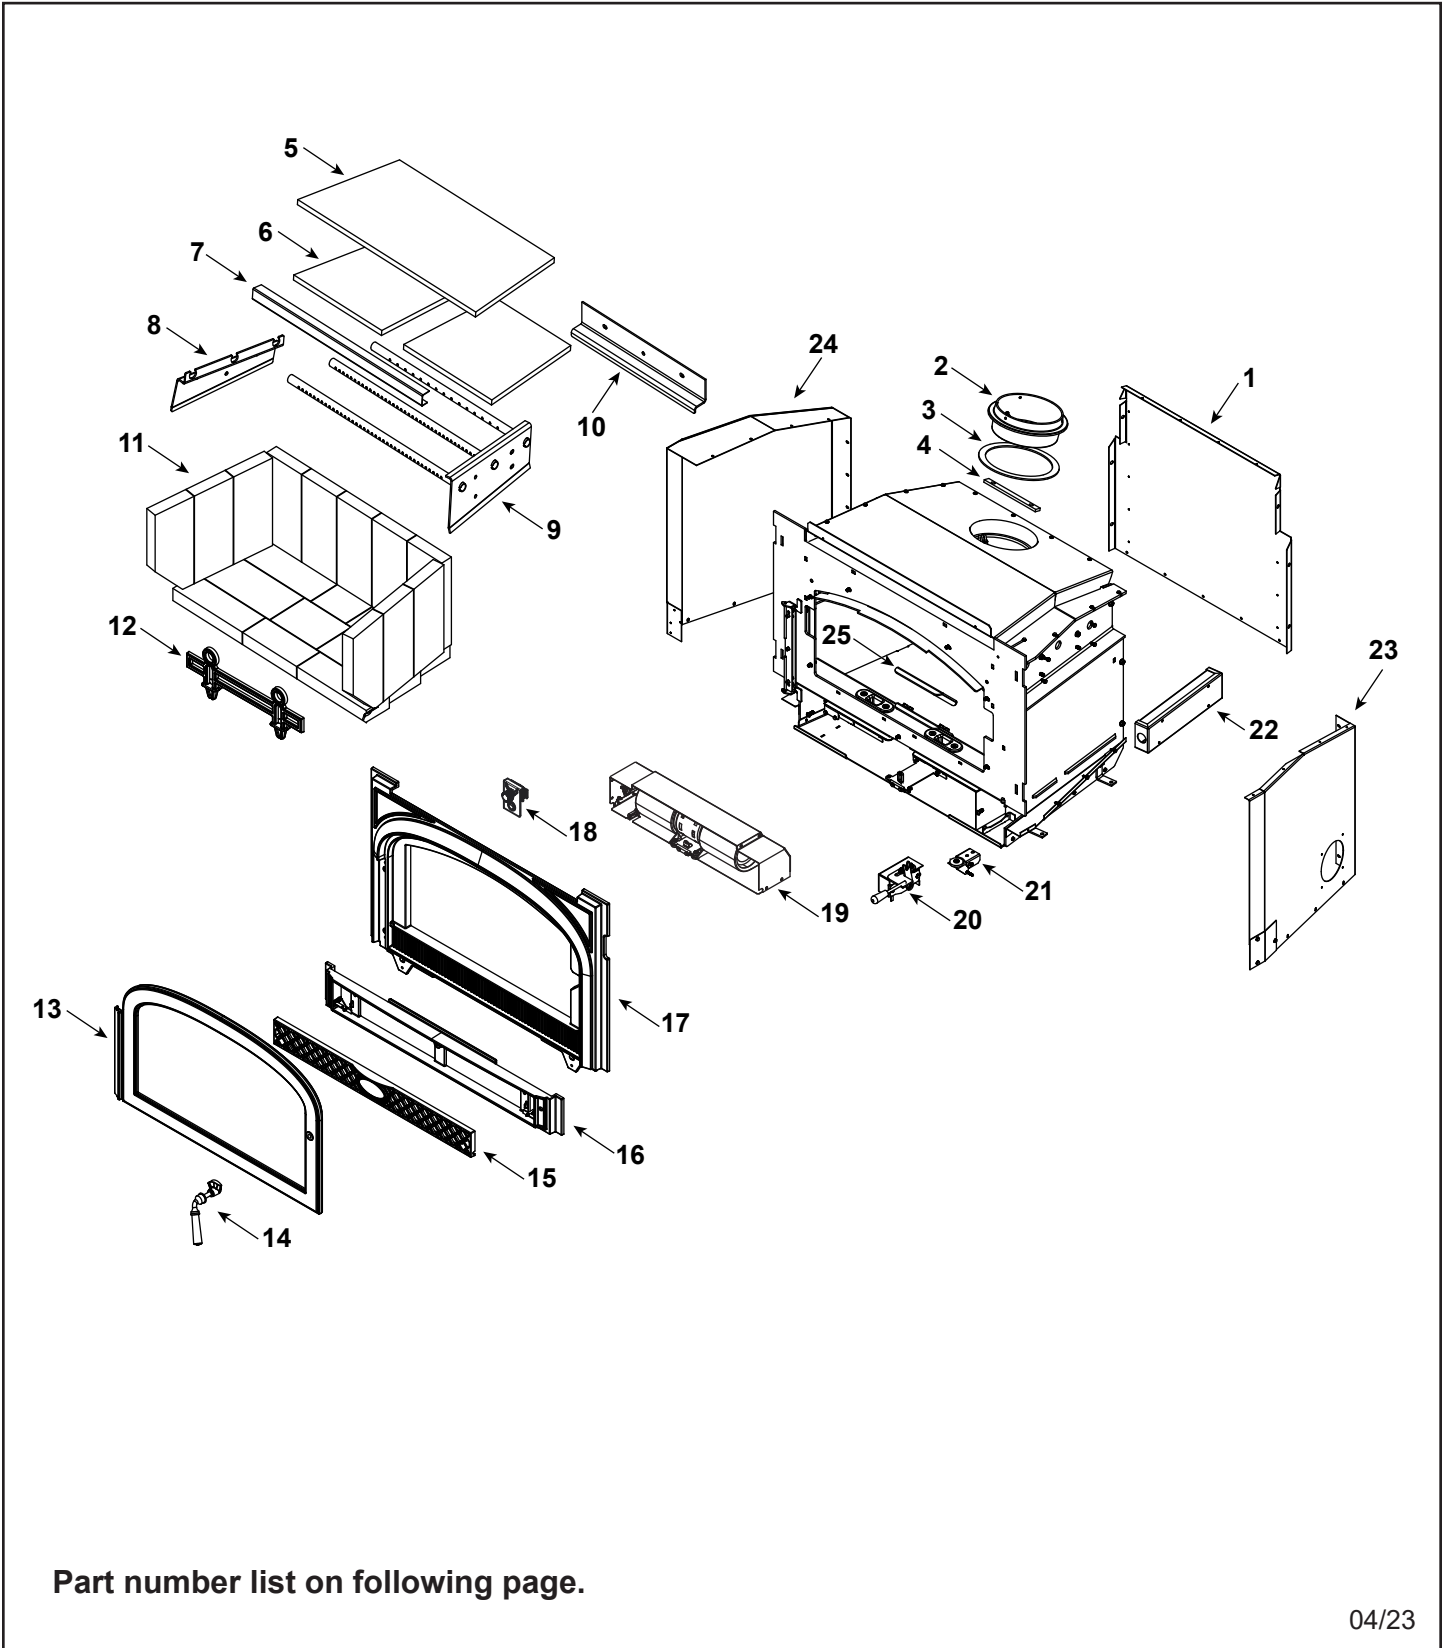

MONTP-II-CB - Classic Black

MONTP-II-BM - Majolica Brown

Part number list on following page.

IMPORTANT: THIS IS DATED INFORMATION. Parts must be ordered from a dealer or distributor. **Hearth and Home Technologies does not sell directly to consumers.** Provide model number and serial number when requesting service parts from your dealer or distributor.

Stocked at Depot

ITEM	DESCRIPTION	COMMENTS	PART NUMBER	Stocked at Depot
1	Convection Back		SRV7095-161	
	Hurricane Screw	Pkg of 40	SRV2005-861/40	Y
	Screw, Hwh Ms 1/4-20 X 3/4 Ns	Pkg of 25	220-0080/25	Y
2	Flue Attach Ring		SRV7095-203	
	Bolt 5/16 X 18 X 1 1/2	Pkg of 10	7000-571/10	Y
	Nut, 5/16-18	Pkg of 10	A-3483-1/10	Y
3	Gasket, Flue Collar		SRV7044-194	
4	Chimney Ring Attach		SRV7044-181	
5	Ceramic Fiber Blanket		SRV7095-118	Y
6	Baffle Board	Pkg of 2	SRV7095-117	Y

#7 Baffle Protection Channel

Side view

7	Baffle Protection Channel		SRV7095-119	Y
8	Tube Support Rack		SRV7095-124	
	Screw, Hwh Ms 1/4-20 X 3/4 Ns	Pkg of 25	220-0080/25	Y
9	Tube Channel Assembly		SRV7095-016	
	Screw, Hwh Ms 1/4-20 X 3/4 Ns	Pkg of 25	220-0080/25	Y
	Nut, Flange 1/4-20	Pkg of 24	226-0130/24	Y
10	Rear Brick Retainer		SRV7095-127	
	Screw, Hwh Ms 1/4-20 X 3/4 Ns	Pkg of 25	220-0080/25	Y

#11 Brick Assembly