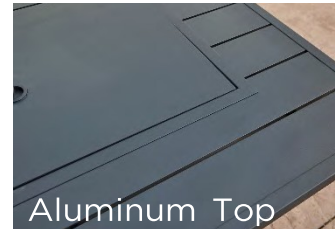

## CONTEMPORARY COASTAL DESIGN

Embrace the elegance and durability of teak wood with the Darien Collection. Choose between an aluminum or Everblend™ concrete top for the Darien gas fire pit table to best fit the style of your outdoor room. The variation of texture with Everblend highlights a durable, unique design for a custom finish. Embrace a more modern design with the smooth, industrial look of the aluminum top.

## FEATURES:

- Aluminum or Stone Grey Everblend™ concrete top
- Grade A Teak Wood Base - use teak sealer to keep warm honey glow, or allow wood to naturally age into silvery grey patina
- 12" x 24" Crystal Fire® Plus Burner with clear tempered fire glass gems - 55,000 BTUs (LP/NG)
- Matching burner cover included for Aluminum top; grey glass cover included for Everblend™ concrete top
- Optional glass wind guard, protective cover, and other fire media sold separately
- Product is setup for liquid propane but can be converted to natural gas using included conversion kit
- Comes standard with Manual Ignition with battery-operated sparker, or upgrade to electronic [Direct Spark Ignition](#)
- Access Door conceals standard 20 lb. propane tank in base
- UL Listed, Made in USA with US and imported parts (DAR-1224-EGB-K)