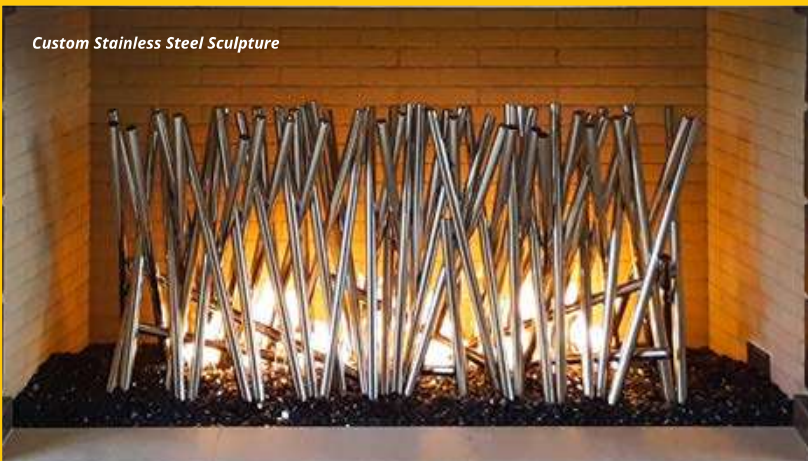

Gas Key Valves

Includes Key Valve, Valve Cover & Key

ITEM	CHROME	GOLD	ANTIQUE	BLACK
1/2" Standard Key Valve	OPT-256	OPT-256GO	OPT-256AN	OPT-256BL
1/2" Ball Valve	OPT-256FF	OPT-256FFGO	OPT-256FFAN	OPT-256FFBL
3/4" Ball Valve	OPT-25634	OPT-25634GGO	OPT-25634 AN	OPT-25634BL
1/2" Ball Valve 90° Bend	OPT-259FF	OPT-259FFGO	OPT-259FFAN	OPT-259FFBL
3/4" Ball Valve 90° Bend	OPT-35690	OPT-35690GO	OPT-35690AN	OPT-35690BL

Looking to add some flare to your fireplace? See T.O.P's ornaments & sculpture collection on the next page

Custom Stainless Steel Sculpture

Custom 48" Stainless Steel Tangled Fireplace Burner