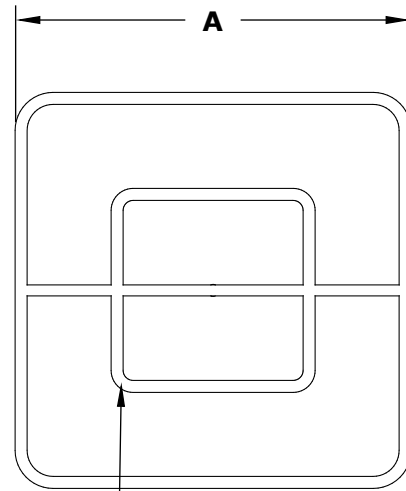

SQUARE STAINLESS STEEL BURNER

ISOMETRIC VIEW

TOP VIEW

Ring Amount Will Vary by Size

RIGHT SIDE VIEW

FRONT SIDE VIEW

Inlet Size

B

SKU	A	B	RINGS	BTU
OPT-30076	6" x 6"	0.5"	1 Ring	40,000
OPT-3007	12" x 12"	0.5"	2 Rings	80,000
OPT-3008	18" x 18"	0.5"	2 Rings	200,000
OPT-3009	24" x 24"	0.75"	2 Rings	240,000
OPT-300930	30" x 30"	0.75"	3 Rings	420,000
OPT-300936	36" x 36"	0.75"	3 Rings	480,000
OPT-300942	42" x 42"	0.75"	3 Rings	540,000
OPT-300948	48" x 48" (M)	0.75"	4 Rings	800,000
OPT-300960	60" x 60" (M)	0.75"	4 Rings	1.1 M