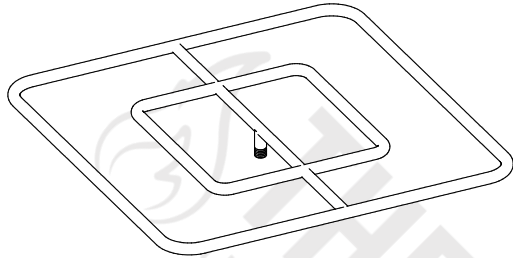

SQUARE STAINLESS STEEL BURNER

ISOMETRIC VIEW

TOP VIEW

Ring Amount Will Vary by Size

RIGHT SIDE VIEW

FRONT SIDE VIEW

Inlet Size

B

SKU	A	B	RINGS	BTU
OPT-30076	6" x 6"	0.5"	1 Ring	40,000
OPT-3007	12" x 12"	0.5"	2 Rings	80,000
OPT-3008	18" x 18"	0.5"	2 Rings	200,000
OPT-3009	24" x 24"	0.75"	2 Rings	240,000
OPT-300930	30" x 30"	0.75"	3 Rings	420,000
OPT-300936	36" x 36"	0.75"	3 Rings	480,000
OPT-300942	42" x 42"	0.75"	3 Rings	540,000
OPT-300948	48" x 48" (M)	0.75"	4 Rings	800,000
OPT-300960	60" x 60" (M)	0.75"	4 Rings	1.1 M