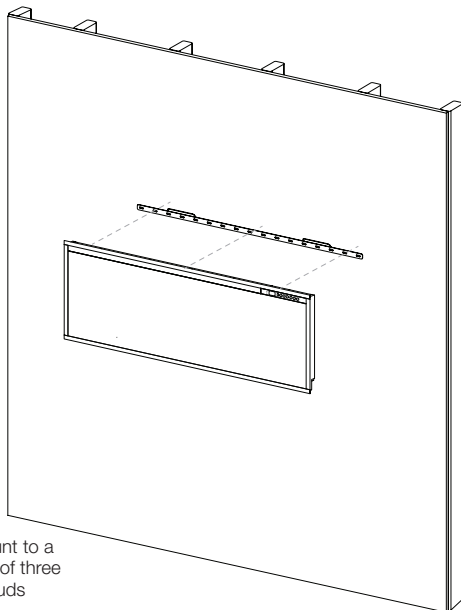

Multi-Fire[®] SL

42" Slim Linear Electric Fireplace

PLF4214-XS

Product Dimensions:

Product	A WIDTH (in/cm)	B HEIGHT (in/cm)	C DEPTH (in/cm)	VIEWING DIMENSION - WxH (in/cm)
PLF4214-XS	43-1/4 (109.8)	19-1/2 (49.7)	3-3/4 (9.7)	39-1/4 x 13 (99.7 x 33.0)

Framing

Installation - 2 Mounting Options

Must mount to a minimum of three (3) wall studs

2 x 4 Framing
Framing dimensions:
42-1/2" (108.0 cm) W x
19" (48.3 cm) H x
3-1/2" (8.9 cm) D

NOTE:
The Firebox is not load bearing. Do not stack weight of the frame on top of the firebox.
It is recommended that the bottom of the unit be mounted between 20 in. (50.8 cm) and 40 in. (101.6 cm) from the ground to maintain an optimized viewing angle of the flame.