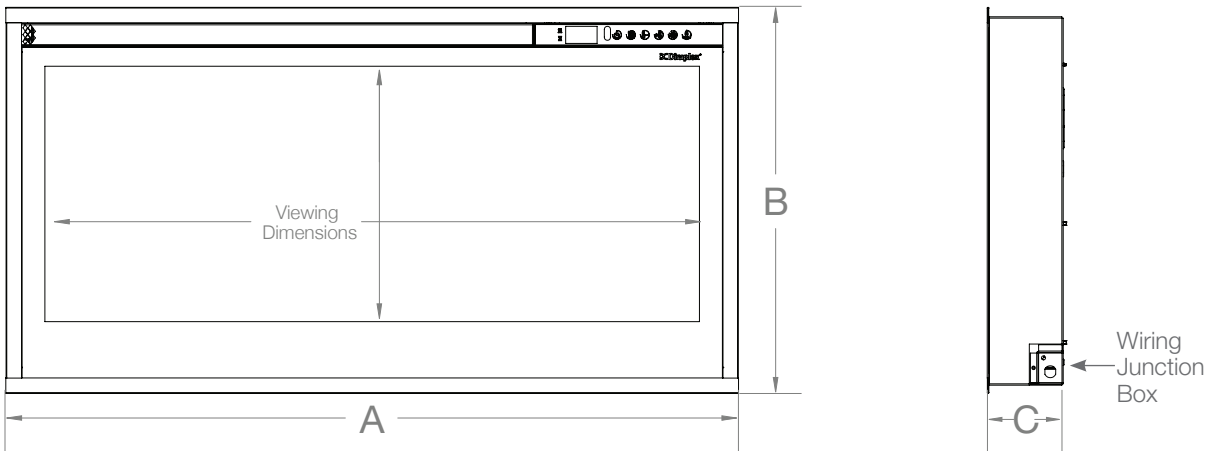

Features

- Multi-Fire® SL Effect**
Large, high-contrast flames feature a multi-layered color effect that creates a sense of depth. Color settings can be controlled independently or combined in one of the five preset options.
- Media Accent Colors**
Choose from a variety of brilliant color themes or cycle through a range of colors using the custom mode, freezing on the hue of your choice.
- Customizable Flame**
The Multi-Fire technology allows you to adjust the speed of the flame to create the perfect atmosphere to suit your mood or room.
- Full Viewing Area**
A slim size doesn't mean sacrifice. This smart design delivers an impressive viewing height of 14" and includes mirror technology that creates a grand illusion of depth.
- Slim Design**
Installs flush into a 2"x4" wall for a seamless look or can be wall mounted (bracket included) for quick and easy installation.
- Flush Framing**
Removable factory-installed trim allows finish material right to the edge for a clean, flush finish.
- Air Circulation Mode**
A smart feature that moves room air to keep it fresher.
- Built-in Timer**
Automatically turns the unit off after up to 8 hours.
- Heat Management**
Enjoy the ambiance of a fire during the warmer months by deactivating the heater via the controls or hard disconnect the heater during installation when heat is not required.
- Smart Self-Diagnostics**
Integrated smart technology that works behind the scenes to enhance the performance of your fireplace by providing maintenance and operation feedback.
- Hardwire or Plug-in**
Hardwire to 120V power supply or purchase an optional 120V plug-in cord kit.

Multi-Fire[®] SL

42" Slim Linear Electric Fireplace

PLF4214-XS

Product Dimensions:

Product	A WIDTH (in/cm)	B HEIGHT (in/cm)	C DEPTH (in/cm)	VIEWING DIMENSION - WxH (in/cm)
PLF4214-XS	43-1/4 (109.8)	19-1/2 (49.7)	3-3/4 (9.7)	39-1/4 x 13 (99.7 x 33.0)