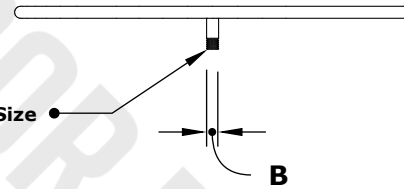

SINGLE RING STAINLESS STEEL BURNER

ISOMETRIC VIEW

TOP VIEW

RIGHT SIDE VIEW

FRONT SIDE VIEW

Inlet Size

B

Burner Material:
304 Stainless Steel

SKU	A	B	BTU
OPT-12SR	12"	0.5"	60,000
OPT-18SR	18"	0.5"	70,000
OPT-24SR	24"	0.5"	80,000
OPT-30SR	30"	0.5"	90,000
OPT-36SR	36"	0.75"	90,000
OPT42SR	42"	0.75"	100,000
OPT48SR	48"	0.75"	100,000

Drawn By	Murguia M.
Date Created	August 16, 2021