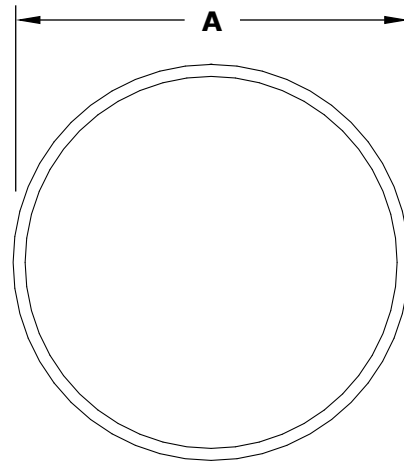

SINGLE RING STAINLESS STEEL BURNER

ISOMETRIC VIEW

TOP VIEW

RIGHT SIDE VIEW

FRONT SIDE VIEW

Inlet Size

B

Burner Material:
304 Stainless Steel

SKU	A	B	BTU
OPT-12SR	12"	0.5"	60,000
OPT-18SR	18"	0.5"	70,000
OPT-24SR	24"	0.5"	80,000
OPT-30SR	30"	0.5"	90,000
OPT-36SR	36"	0.75"	90,000
OPT42SR	42"	0.75"	100,000
OPT48SR	48"	0.75"	100,000

Drawn By	Murguia M.
Date Created	August 16, 2021