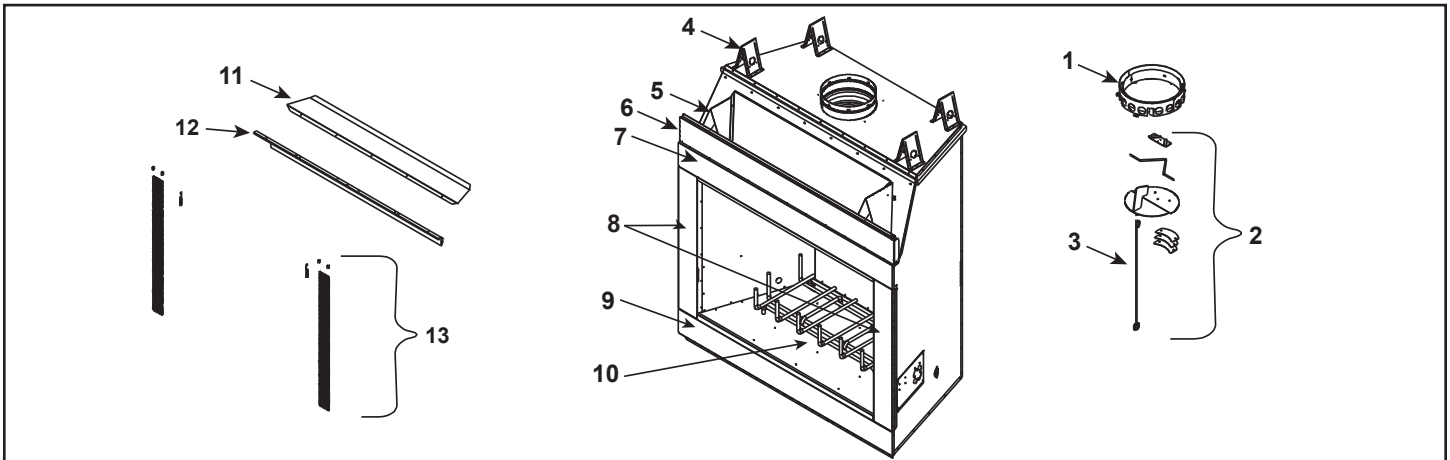

# Service Parts **BILTMORE (SB100, SB100HB)**

50" Woodburning Fireplace

Beginning Manufacturing Date: N/A  
Ending Manufacturing Date: Active

**IMPORTANT: THIS IS DATED INFORMATION.** Parts must be ordered from a dealer or distributor. **Hearth and Home Technologies does not sell directly to consumers.** Provide model number and serial number when requesting service parts from your dealer or distributor.

ITEM	DESCRIPTION	COMMENTS	PART NUMBER
1	Starter Section Assembly		22072B
2	Damper Blade Assembly		35160
3	Damper Control		35159
	Damper Weight		SRV19785
4	Rear Top Standoff	Qty 4 req	11864
5	Front Top Standoff	Qty 2 req	34567
6	Top Face		SRV4013-208BK
7	Top Front Face		SRV34544BK
8	Column (Right or Left)		SRV34546BK
9	Bottom Front Face		SRV34542BK
10	Grate		GR31
11	Smoke Shelf		4013-185
12	Smoke Shield		SRV4013-184BK
13	Firescreen Assembly w/Rod	Qty 2 req	35211
	Firescreen Rod	1 ea.	34571
	Firescreen Assembly	1 ea.	SRV34590
	Firescreen Handle	1 ea.	SRV10002
	Heat Shield		34568
	Nailing Flange	Qty 6 req	31190
	Outside Air Kit	Qty 2 req	35191
	Fastener Pack		4025-023
	Outside Air Shield		SRV33271
	4 in. Outside Air Inlet Ring		35192
	Screen Cover (top only)		SRV34548BK
	Strip Protector	Qty 3 req	SRV18320
	Touch-Up Paint		71479