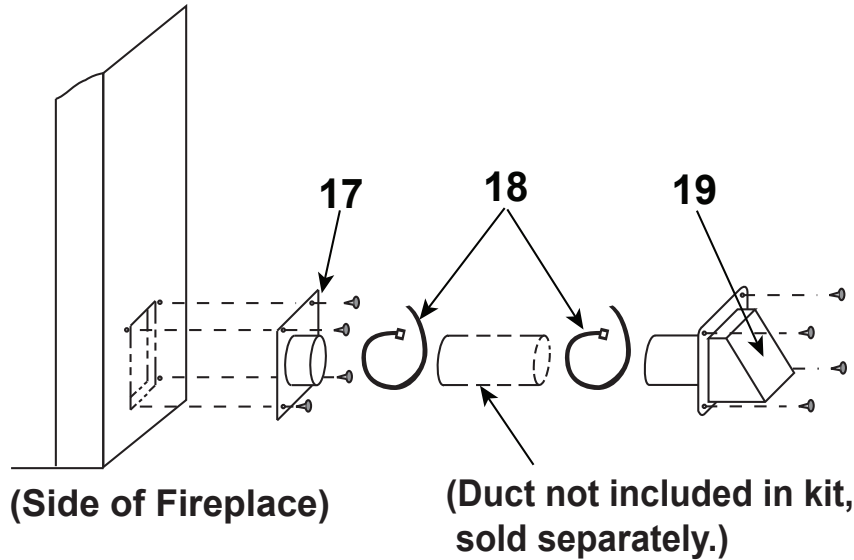

Outside Air Plate Assembly

IMPORTANT: THIS IS DATED INFORMATION. Parts must be ordered from a dealer or distributor. **Hearth and Home Technologies does not sell directly to consumers.** Provide model number and serial number when requesting service parts from your dealer or distributor.

ITEM	DESCRIPTION	COMMENTS	PART NUMBER
17	Outside Air Plate Assembly		19081A
18	Long Cable Tie	No longer available	SRV19954
19	Outside Air Shield		SRV33271
	Air Kit Fastener Pack		13580
	Damper Weight		SRV19785
	Door Pivot Clip	Qty 4 req	SRV31527
	Door Track (Upper)	Qty 2 req	SRV15427BK
	Door Track (lower)	Qty 2 req	SRV4012-001BK
	Firescreen Rod	Qty 4 req	SRV12052
	Gas Access Panel (for use with Air Kit)		31636
	Grate Clip	Qty 2 req	SRV28062
	Nailing Flange	Qty 8 req	31190
	Refractory Retainer	No longer available	16675B
	Refractory Retainer	Qty 4 req	SRV11847
	Refractory Standoff	Qty 2 req	16678
	Smoke Shelf	Qty 2 req	16676
	Smoke Shield Kit		SRV4012-036BK
	Strip Protector	Qty 4 req	SRV18320
	Touch-Up Paint		71479
	Installation Manual		4012-134
	Owners Manual		4012-135