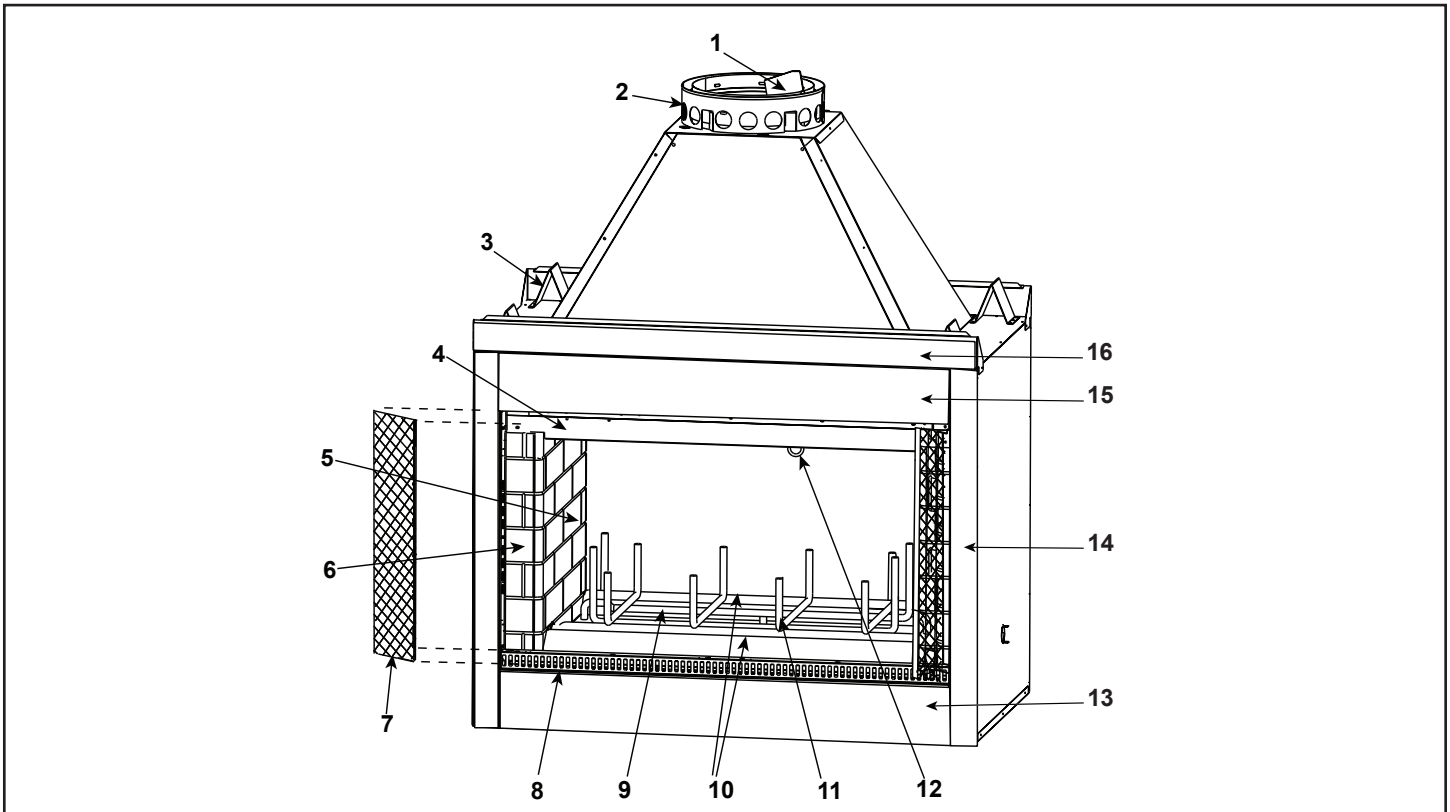

Service Parts

DSR42

42" See-thru
Woodburning Fireplace

Beginning Manufacturing Date: Apr 1992
Ending Manufacturing Date: Active

IMPORTANT: THIS IS DATED INFORMATION. Parts must be ordered from a dealer or distributor. **Hearth and Home Technologies does not sell directly to consumers.** Provide model number and serial number when requesting service parts from your dealer or distributor.

ITEM	DESCRIPTION	COMMENTS	PART NUMBER
1	Damper Blade Assembly		SRV34487
2	Starter Section Assembly		22072B
3	Top Standoffs	Qty 4 req	SRV4044-111
4	Smoke Shield	Qty 2 req	SRV16829BK
5	Refractory - Back	Qty 2 req	16672
6	Refractory - Side	Qty 4 req	16948A
7	Firescreen Assembly	Qty 4 req	26053
	Firescreen Handle		SRV10002
8	Door Support	Qty 2 req	16697
9	Hearth Refractory		16673A
10	Ashlip	Qty 2 req	16674B
11	Grate		GR11
12	Damper Control		16663
13	Front Face (Bottom)		SRV12848BK
14	Column (Right or Left)		SRV16689BK
15	Front Face (Top)		SRV16687BK
16	Top Front	Qty 2 req	SRV16688