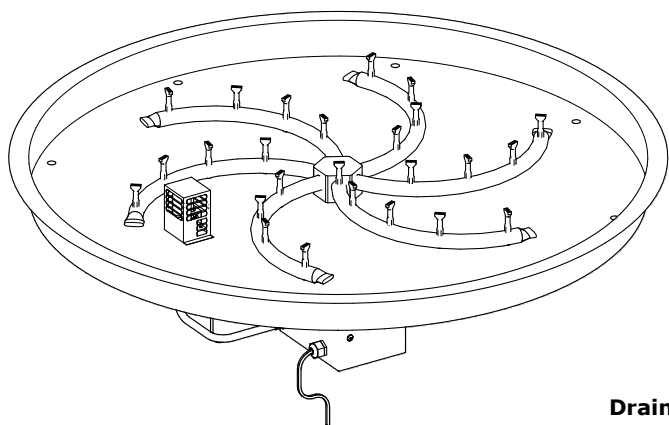

ROUND DROP IN PAN & TRIPLE S BULLET BURNER MATCH LIT IGNITION

ISOMETRIC VIEW

TOP VIEW

RIGHT SIDE VIEW

FRONT SIDE VIEW

SKU	A	B	INLET	BTU
OPT-BP13RD	13"	8"	1/2"	50,000
OPT-BP19RD	19"	12"	1/2"	75,000
OPT-BP25RD	25"	18"	1/2"	110,00
OPT-BP31RD	31"	24"	1/2"	145,000
OPT-BP37RD	37"	30"	3/4"	180,000
OPT-BP43RD	43"	36"	3/4"	220,000

Pan Material: Aluminum
Burner Material: Brass / Stainless Steel
Ignition Type: Match Lit

Includes: Pan, Burner, Electronic Valve.

ROUND DROP IN PAN & TRIPLE S BULLET BURNER 12V ELECTRONIC IGNITION

ISOMETRIC VIEW

TOP VIEW

RIGHT SIDE VIEW

FRONT SIDE VIEW

SKU	A	B	INLET	BTU
OPT-BP13RDE12	13"	8"	1/2"	50,000
OPT-BP19RDE12	19"	12"	1/2"	75,000
OPT-BP25RDE12	25"	18"	1/2"	110,00
OPT-BP31RDE12	31"	24"	1/2"	145,000
OPT-BP37RDE12	37"	30"	3/4"	180,000
OPT-BP43RDE12	43"	36"	3/4"	220,000

ROUND DROP IN PAN & TRIPLE S BULLET BURNER 110V ELECTRONIC IGNITION

ISOMETRIC VIEW

TOP VIEW

RIGHT SIDE VIEW

FRONT SIDE VIEW

SKU	A	B	INLET	BTU
OPT-BP13RDE110	13"	8"	1/2"	50,000
OPT-BP19RDE110	19"	12"	1/2"	75,000
OPT-BP25RDE110	25"	18"	1/2"	110,000
OPT-BP31RDE110	31"	24"	1/2"	145,000
OPT-BP37RDE110	37"	30"	3/4"	180,000
OPT-BP43RDE110	43"	36"	3/4"	220,000