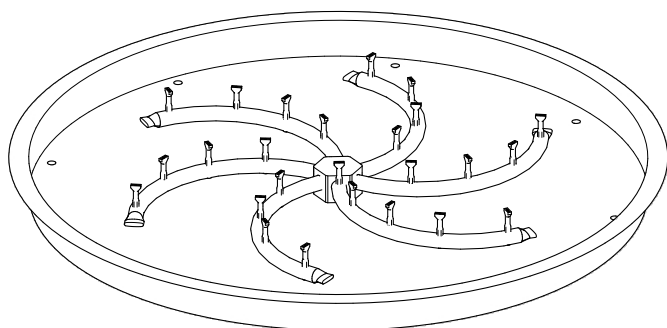

ROUND DROP IN PAN & TRIPLE S BULLET BURNER MATCH LIT IGNITION

ISOMETRIC VIEW

TOP VIEW

RIGHT SIDE VIEW

FRONT SIDE VIEW

SKU	A	B	INLET	BTU
OPT-BP13RD	13"	8"	1/2"	50,000
OPT-BP19RD	19"	12"	1/2"	75,000
OPT-BP25RD	25"	18"	1/2"	110,00
OPT-BP31RD	31"	24"	1/2"	145,000
OPT-BP37RD	37"	30"	3/4"	180,000
OPT-BP43RD	43"	36"	3/4"	220,000

Pan Material: Aluminum
Burner Material: Brass / Stainless Steel
Ignition Type: Match Lit

Includes: Pan, Burner, Electronic Valve.

ROUND DROP IN PAN & TRIPLE S BULLET BURNER 12V ELECTRONIC IGNITION

ISOMETRIC VIEW

TOP VIEW

RIGHT SIDE VIEW

FRONT SIDE VIEW

SKU	A	B	INLET	BTU
OPT-BP13RDE12	13"	8"	1/2"	50,000
OPT-BP19RDE12	19"	12"	1/2"	75,000
OPT-BP25RDE12	25"	18"	1/2"	110,00
OPT-BP31RDE12	31"	24"	1/2"	145,000
OPT-BP37RDE12	37"	30"	3/4"	180,000
OPT-BP43RDE12	43"	36"	3/4"	220,000

ROUND DROP IN PAN & TRIPLE S BULLET BURNER 110V ELECTRONIC IGNITION

ISOMETRIC VIEW

TOP VIEW

RIGHT SIDE VIEW

FRONT SIDE VIEW

SKU	A	B	INLET	BTU
OPT-BP13RDE110	13"	8"	1/2"	50,000
OPT-BP19RDE110	19"	12"	1/2"	75,000
OPT-BP25RDE110	25"	18"	1/2"	110,000
OPT-BP31RDE110	31"	24"	1/2"	145,000
OPT-BP37RDE110	37"	30"	3/4"	180,000
OPT-BP43RDE110	43"	36"	3/4"	220,000