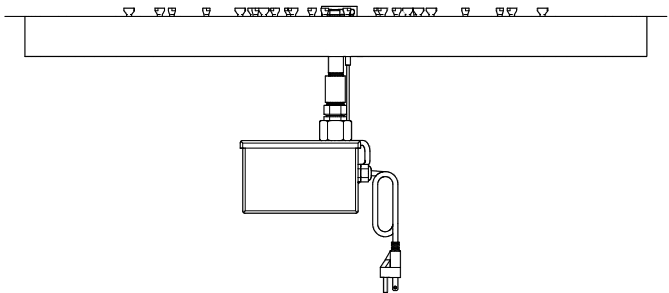

ROUND DROP IN PAN & TRIPLE S BULLET BURNER 110V ELECTRONIC IGNITION

ISOMETRIC VIEW

TOP VIEW

RIGHT SIDE VIEW

FRONT SIDE VIEW

SKU	A	B	INLET	BTU
OPT-BP13RDE110	13"	8"	1/2"	50,000
OPT-BP19RDE110	19"	12"	1/2"	75,000
OPT-BP25RDE110	25"	18"	1/2"	110,000
OPT-BP31RDE110	31"	24"	1/2"	145,000
OPT-BP37RDE110	37"	30"	3/4"	180,000
OPT-BP43RDE110	43"	36"	3/4"	220,000