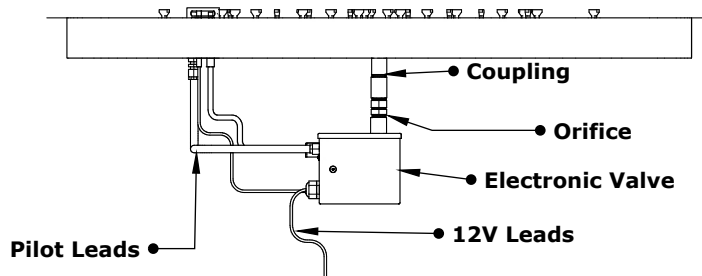

Pan Material: Aluminum
Burner Material: Brass / Stainless Steel
Ignition Type: Match Lit

Includes: Pan, Burner, Electronic Valve.

ROUND DROP IN PAN & TRIPLE S BULLET BURNER 12V ELECTRONIC IGNITION

ISOMETRIC VIEW

TOP VIEW

RIGHT SIDE VIEW

FRONT SIDE VIEW

SKU	A	B	INLET	BTU
OPT-BP13RDE12	13"	8"	1/2"	50,000
OPT-BP19RDE12	19"	12"	1/2"	75,000
OPT-BP25RDE12	25"	18"	1/2"	110,00
OPT-BP31RDE12	31"	24"	1/2"	145,000
OPT-BP37RDE12	37"	30"	3/4"	180,000
OPT-BP43RDE12	43"	36"	3/4"	220,000

Pan Material: Aluminum
 Burner Material: Brass / Stainless Steel
 Ignition Type: 12V Electronic Ignition
 (12V Transformer Included)

 **12V ELECTRONIC IGNITION**
 ANSI Z21.97-(2017) / CSA 2.41-(2017)

Includes: Pan, Burner, Electronic Valve,
 Pilot Igniter, 12V Transformer.

ROUND DROP IN PAN & TRIPLE S BULLET BURNER 110V ELECTRONIC IGNITION

ISOMETRIC VIEW

TOP VIEW

RIGHT SIDE VIEW

FRONT SIDE VIEW

SKU	A	B	INLET	BTU
OPT-BP13RDE110	13"	8"	1/2"	50,000
OPT-BP19RDE110	19"	12"	1/2"	75,000
OPT-BP25RDE110	25"	18"	1/2"	110,000
OPT-BP31RDE110	31"	24"	1/2"	145,000
OPT-BP37RDE110	37"	30"	3/4"	180,000
OPT-BP43RDE110	43"	36"	3/4"	220,000