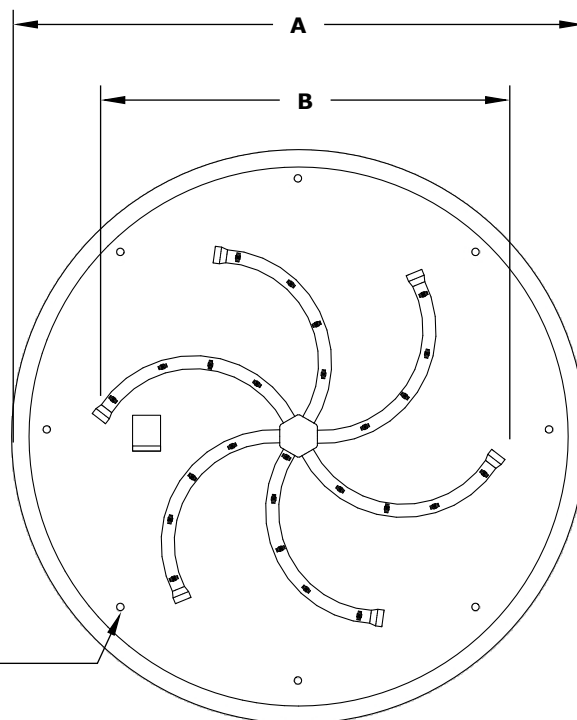

ROUND DROP IN PAN & TRIPLE S BULLET BURNER MATCH LIT IGNITION

ISOMETRIC VIEW

TOP VIEW

RIGHT SIDE VIEW

FRONT SIDE VIEW

SKU	A	B	INLET	BTU
OPT-BP13RD	13"	8"	1/2"	50,000
OPT-BP19RD	19"	12"	1/2"	75,000
OPT-BP25RD	25"	18"	1/2"	110,00
OPT-BP31RD	31"	24"	1/2"	145,000
OPT-BP37RD	37"	30"	3/4"	180,000
OPT-BP43RD	43"	36"	3/4"	220,000

Pan Material: Aluminum
Burner Material: Brass / Stainless Steel
Ignition Type: Match Lit

Includes: Pan, Burner, Electronic Valve.

ROUND DROP IN PAN & TRIPLE S BULLET BURNER 12V ELECTRONIC IGNITION

ISOMETRIC VIEW

TOP VIEW

RIGHT SIDE VIEW

FRONT SIDE VIEW

SKU	A	B	INLET	BTU
OPT-BP13RDE12	13"	8"	1/2"	50,000
OPT-BP19RDE12	19"	12"	1/2"	75,000
OPT-BP25RDE12	25"	18"	1/2"	110,00
OPT-BP31RDE12	31"	24"	1/2"	145,000
OPT-BP37RDE12	37"	30"	3/4"	180,000
OPT-BP43RDE12	43"	36"	3/4"	220,000

ROUND DROP IN PAN & TRIPLE S BULLET BURNER 110V ELECTRONIC IGNITION

ISOMETRIC VIEW

TOP VIEW

RIGHT SIDE VIEW

FRONT SIDE VIEW

SKU	A	B	INLET	BTU
OPT-BP13RDE110	13"	8"	1/2"	50,000
OPT-BP19RDE110	19"	12"	1/2"	75,000
OPT-BP25RDE110	25"	18"	1/2"	110,000
OPT-BP31RDE110	31"	24"	1/2"	145,000
OPT-BP37RDE110	37"	30"	3/4"	180,000
OPT-BP43RDE110	43"	36"	3/4"	220,000