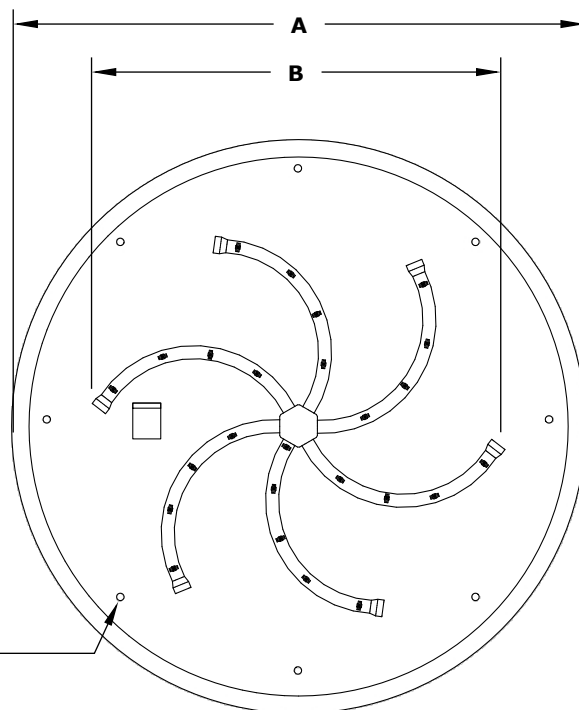

ROUND DROP IN PAN & TRIPLE S BULLET BURNER MATCH LIT IGNITION

ISOMETRIC VIEW

TOP VIEW

RIGHT SIDE VIEW

FRONT SIDE VIEW

SKU	A	B	INLET	BTU
OPT-BP13RD	13"	8"	1/2"	50,000
OPT-BP19RD	19"	12"	1/2"	75,000
OPT-BP25RD	25"	18"	1/2"	110,00
OPT-BP31RD	31"	24"	1/2"	145,000
OPT-BP37RD	37"	30"	3/4"	180,000
OPT-BP43RD	43"	36"	3/4"	220,000

Pan Material: Aluminum
Burner Material: Brass / Stainless Steel
Ignition Type: Match Lit

Includes: Pan, Burner, Electronic Valve.

ROUND DROP IN PAN & TRIPLE S BULLET BURNER 12V ELECTRONIC IGNITION

ISOMETRIC VIEW

TOP VIEW

RIGHT SIDE VIEW

FRONT SIDE VIEW

SKU	A	B	INLET	BTU
OPT-BP13RDE12	13"	8"	1/2"	50,000
OPT-BP19RDE12	19"	12"	1/2"	75,000
OPT-BP25RDE12	25"	18"	1/2"	110,00
OPT-BP31RDE12	31"	24"	1/2"	145,000
OPT-BP37RDE12	37"	30"	3/4"	180,000
OPT-BP43RDE12	43"	36"	3/4"	220,000

ROUND DROP IN PAN & TRIPLE S BULLET BURNER 110V ELECTRONIC IGNITION

ISOMETRIC VIEW

TOP VIEW

RIGHT SIDE VIEW

FRONT SIDE VIEW

SKU	A	B	INLET	BTU
OPT-BP13RDE110	13"	8"	1/2"	50,000
OPT-BP19RDE110	19"	12"	1/2"	75,000
OPT-BP25RDE110	25"	18"	1/2"	110,000
OPT-BP31RDE110	31"	24"	1/2"	145,000
OPT-BP37RDE110	37"	30"	3/4"	180,000
OPT-BP43RDE110	43"	36"	3/4"	220,000