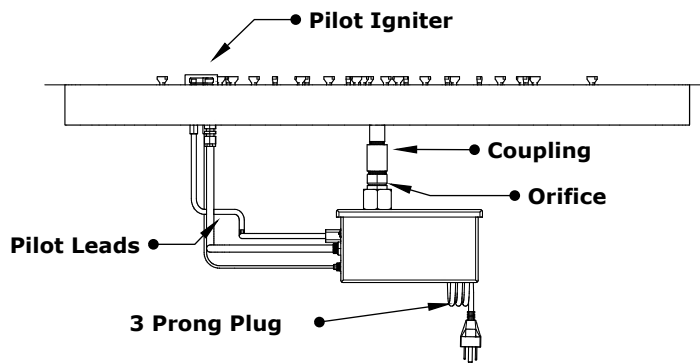

Pan Material: Aluminum
 Burner Material: Brass / Stainless Steel
 Ignition Type: 12V Electronic Ignition
 (12V Transformer Included)

 **12V ELECTRONIC IGNITION**
 ANSI Z21.97-(2017) / CSA 2.41-(2017)

Includes: Pan, Burner, Electronic Valve,
 Pilot Igniter, 12V Transformer.

ROUND DROP IN PAN & TRIPLE S BULLET BURNER 110V ELECTRONIC IGNITION

ISOMETRIC VIEW

TOP VIEW

RIGHT SIDE VIEW

FRONT SIDE VIEW

SKU	A	B	INLET	BTU
OPT-BP13RDE110	13"	8"	1/2"	50,000
OPT-BP19RDE110	19"	12"	1/2"	75,000
OPT-BP25RDE110	25"	18"	1/2"	110,000
OPT-BP31RDE110	31"	24"	1/2"	145,000
OPT-BP37RDE110	37"	30"	3/4"	180,000
OPT-BP43RDE110	43"	36"	3/4"	220,000