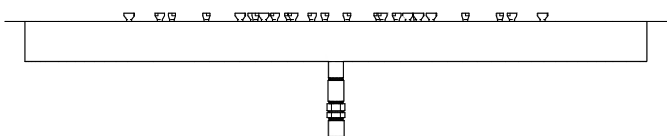

ROUND DROP IN PAN & TRIPLE S BULLET BURNER MATCH LIT IGNITION

ISOMETRIC VIEW

TOP VIEW

RIGHT SIDE VIEW

FRONT SIDE VIEW

SKU	A	B	INLET	BTU
OPT-BP13RD	13"	8"	1/2"	50,000
OPT-BP19RD	19"	12"	1/2"	75,000
OPT-BP25RD	25"	18"	1/2"	110,00
OPT-BP31RD	31"	24"	1/2"	145,000
OPT-BP37RD	37"	30"	3/4"	180,000
OPT-BP43RD	43"	36"	3/4"	220,000