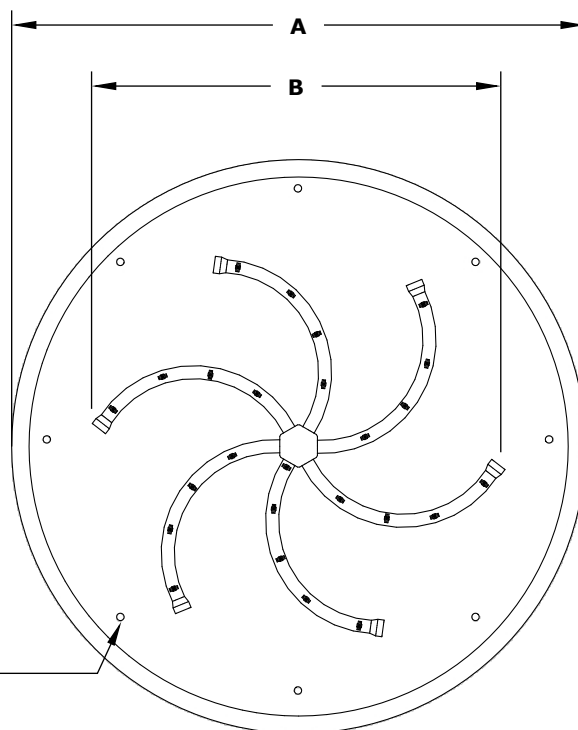

ROUND DROP IN PAN & TRIPLE S BULLET BURNER MATCH LIT IGNITION

ISOMETRIC VIEW

TOP VIEW

RIGHT SIDE VIEW

FRONT SIDE VIEW

SKU	A	B	INLET	BTU
OPT-BP13RD	13"	8"	1/2"	50,000
OPT-BP19RD	19"	12"	1/2"	75,000
OPT-BP25RD	25"	18"	1/2"	110,00
OPT-BP31RD	31"	24"	1/2"	145,000
OPT-BP37RD	37"	30"	3/4"	180,000
OPT-BP43RD	43"	36"	3/4"	220,000

Pan Material: Aluminum
Burner Material: Brass / Stainless Steel
Ignition Type: Match Lit

Includes: Pan, Burner, Electronic Valve.

ROUND DROP IN PAN & TRIPLE S BULLET BURNER 12V ELECTRONIC IGNITION

ISOMETRIC VIEW

TOP VIEW

RIGHT SIDE VIEW

FRONT SIDE VIEW

SKU	A	B	INLET	BTU
OPT-BP13RDE12	13"	8"	1/2"	50,000
OPT-BP19RDE12	19"	12"	1/2"	75,000
OPT-BP25RDE12	25"	18"	1/2"	110,00
OPT-BP31RDE12	31"	24"	1/2"	145,000
OPT-BP37RDE12	37"	30"	3/4"	180,000
OPT-BP43RDE12	43"	36"	3/4"	220,000

ROUND DROP IN PAN & TRIPLE S BULLET BURNER 110V ELECTRONIC IGNITION

ISOMETRIC VIEW

TOP VIEW

RIGHT SIDE VIEW

FRONT SIDE VIEW

SKU	A	B	INLET	BTU
OPT-BP13RDE110	13"	8"	1/2"	50,000
OPT-BP19RDE110	19"	12"	1/2"	75,000
OPT-BP25RDE110	25"	18"	1/2"	110,000
OPT-BP31RDE110	31"	24"	1/2"	145,000
OPT-BP37RDE110	37"	30"	3/4"	180,000
OPT-BP43RDE110	43"	36"	3/4"	220,000