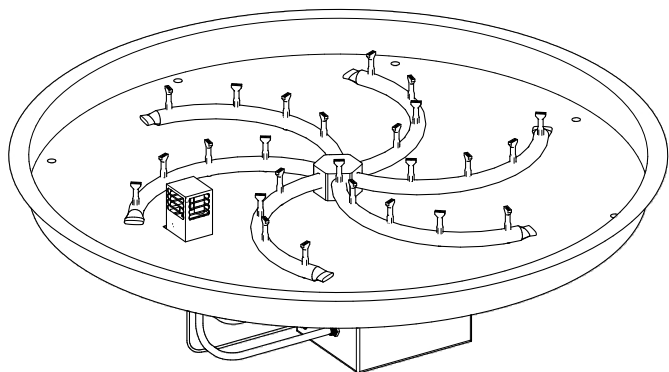

Pan Material: Aluminum
Burner Material: Brass / Stainless Steel
Ignition Type: Match Lit

Includes: Pan, Burner, Electronic Valve.

ROUND DROP IN PAN & TRIPLE S BULLET BURNER 12V ELECTRONIC IGNITION

ISOMETRIC VIEW

TOP VIEW

RIGHT SIDE VIEW

FRONT SIDE VIEW

SKU	A	B	INLET	BTU
OPT-BP13RDE12	13"	8"	1/2"	50,000
OPT-BP19RDE12	19"	12"	1/2"	75,000
OPT-BP25RDE12	25"	18"	1/2"	110,00
OPT-BP31RDE12	31"	24"	1/2"	145,000
OPT-BP37RDE12	37"	30"	3/4"	180,000
OPT-BP43RDE12	43"	36"	3/4"	220,000

Pan Material: Aluminum
 Burner Material: Brass / Stainless Steel
 Ignition Type: 12V Electronic Ignition
 (12V Transformer Included)

 **12V ELECTRONIC IGNITION**
 ANSI Z21.97-(2017) / CSA 2.41-(2017)

Includes: Pan, Burner, Electronic Valve,
 Pilot Igniter, 12V Transformer.

ROUND DROP IN PAN & TRIPLE S BULLET BURNER 110V ELECTRONIC IGNITION

ISOMETRIC VIEW

TOP VIEW

RIGHT SIDE VIEW

FRONT SIDE VIEW

SKU	A	B	INLET	BTU
OPT-BP13RDE110	13"	8"	1/2"	50,000
OPT-BP19RDE110	19"	12"	1/2"	75,000
OPT-BP25RDE110	25"	18"	1/2"	110,000
OPT-BP31RDE110	31"	24"	1/2"	145,000
OPT-BP37RDE110	37"	30"	3/4"	180,000
OPT-BP43RDE110	43"	36"	3/4"	220,000