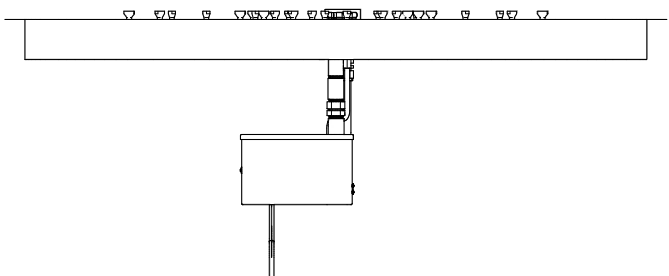

TOP VIEW

RIGHT SIDE VIEW

FRONT SIDE VIEW

SKU	A	B	INLET	BTU
OPT-BP13RDE12	13"	8"	1/2"	50,000
OPT-BP19RDE12	19"	12"	1/2"	75,000
OPT-BP25RDE12	25"	18"	1/2"	110,00
OPT-BP31RDE12	31"	24"	1/2"	145,000
OPT-BP37RDE12	37"	30"	3/4"	180,000
OPT-BP43RDE12	43"	36"	3/4"	220,000