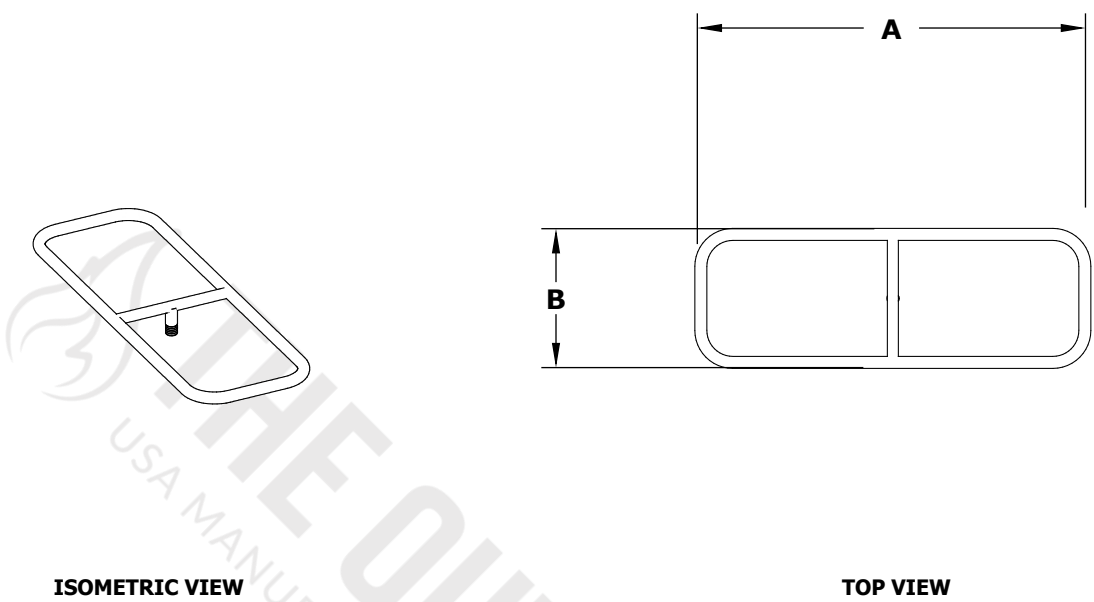

# RECTANGLE STAINLESS STEEL BURNER

SKU	A	B	C	BTU
OPT-3010	12"	6"	0.5"	60,000
OPT-3011	18"	6"	0.5"	80,000
OPT-301124	24"	6"	0.5"	100,000
OPT-301130	30"	6"	0.5"	120,000
OPT-301136	36"	6"	0.5"	140,000
OPT-301148	48"	6"	0.75"	180,000
OPT-3012	24"	12"	0.5"	120,000
OPT-301230	30"	12"	0.5"	140,000
OPT-301236	36"	12"	0.5"	160,000
OPT-301242	42"	12"	0.5"	180,000
OPT-301248	48"	12"	0.75"	200,000
OPT-301260	60" (M)	12"	0.75"	240,000
OPT-301272	72" (M)	12"	0.75"	240,000

Burner Material:  
304 Stainless Steel

M = Manifold

<b>Drawn By</b>	Murguia M.
<b>Date Created</b>	August 13, 2021

**Proprietary & Confidential:** The information contained in this drawing is the sole property of **The Outdoor Plus**. Any reproduction or as a whole without written permission of **The Outdoor Plus** is prohibited.