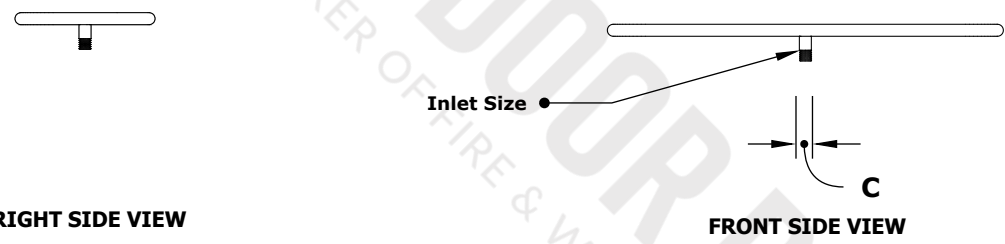

# RECTANGLE STAINLESS STEEL BURNER

SKU	A	B	C	BTU
OPT-3010	12"	6"	0.5"	60,000
OPT-3011	18"	6"	0.5"	80,000
OPT-301124	24"	6"	0.5"	100,000
OPT-301130	30"	6"	0.5"	120,000
OPT-301136	36"	6"	0.5"	140,000
OPT-301148	48"	6"	0.75"	180,000
OPT-3012	24"	12"	0.5"	120,000
OPT-301230	30"	12"	0.5"	140,000
OPT-301236	36"	12"	0.5"	160,000
OPT-301242	42"	12"	0.5"	180,000
OPT-301248	48"	12"	0.75"	200,000
OPT-301260	60" (M)	12"	0.75"	240,000
OPT-301272	72" (M)	12"	0.75"	240,000

Burner Material:  
304 Stainless Steel

M = Manifold

<b>Drawn By</b>	Murguia M.
<b>Date Created</b>	August 13, 2021

**Proprietary & Confidential:** The information contained in this drawing is the sole property of **The Outdoor Plus**. Any reproduction or as a whole without written permission of **The Outdoor Plus** is prohibited.