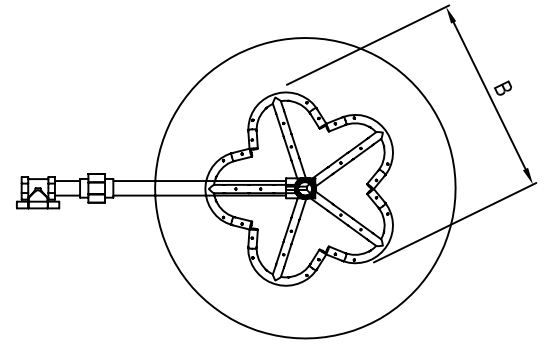

## CSA CERTIFIED-OUTDOOR USE ONLY

PENTA BURNER OPTION

ROUND BURNER OPTION

PART NUMBERS	STND	DIMENSION CHARTS				PART NUMBERS	STND
		A"	B"	C"	D"		
PENTA18MLFPK	65K	18	12	17	45	MLFPK18	65K
PENTA24MLFPK	65K	24	18	22	54	MLFPK24	65K

ISOMETRIC VIEW

**NOTES:**

- FOR USE WITH FIXED PIPING SYSTEMS ONLY.
- NOT FOR USE WITH SMALL TANKS
- ALL ENCLOSURES REQUIRE 2 EACH 18 SQ/IN VENTS ON OPPOSING SIDES AND ADEQUATE DRAINAGE.
- RESIDENTIAL GAS PRESSURE ONLY
- MODIFICATION OF PRODUCT WILL VOID ANY CERTIFICATION AND WARRANTY.
- FOLLOW ALL MANUFACTURER INSTALLATION INSTRUCTIONS AND LOCAL CODES.
- ALL DIMENSIONS ARE CONSIDERED TRUE AND REFLECT MANUFACTURER'S SPECIFICATIONS AS OF THIS REVISION DATE.
- DO NOT SCALE DRAWING.
- THESE DRAWINGS ARE FOR SIZING AND PLANNING PURPOSES. ALL INFORMATION CONTAINED HEREIN WAS CURRENT AT THE TIME OF DEVELOPMENT. THE MANUFACTURER IS RESPONSIBLE FOR THE ACCURACY OF THE DRAWING.
- CONTRACTOR'S NOTE: FOR PRODUCT AND COMPANY INFORMATION VISIT [www.CADdetails.com/info](http://www.CADdetails.com/info) REFERENCE NUMBER 771-008.