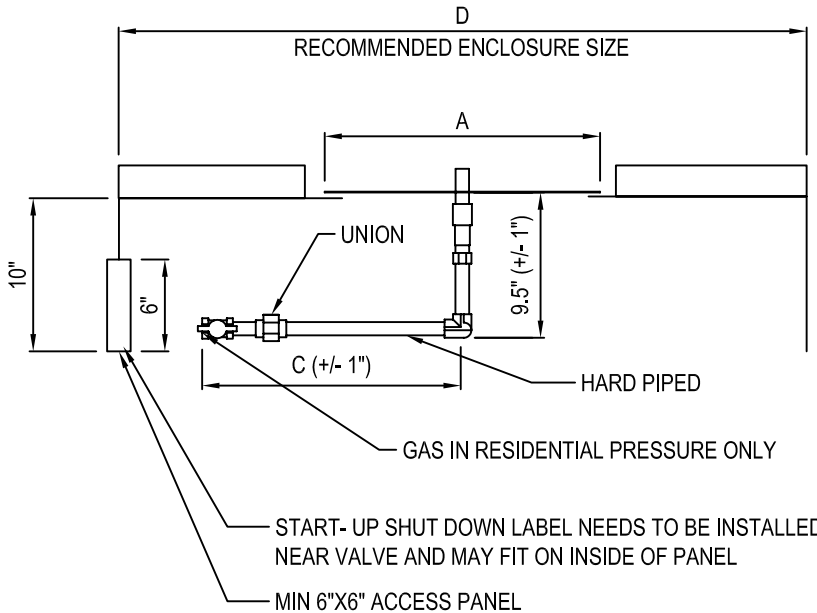

Hearth Products Controls Co

CSA CERTIFIED-OUTDOOR USE ONLY