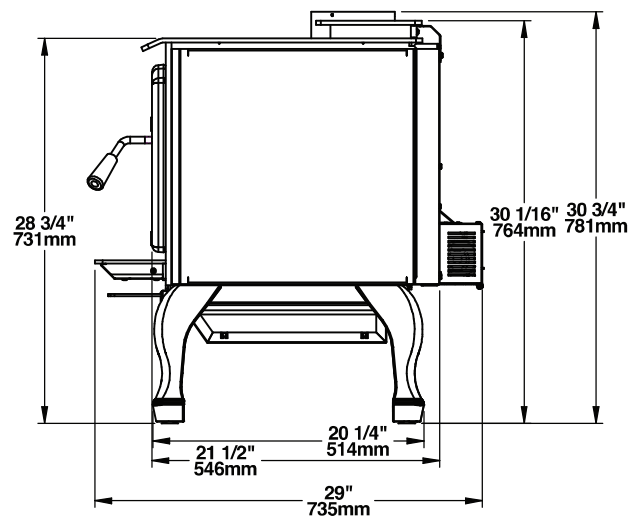

2.3 Dimensions

2.3.1 Stove Dimensions With Leg Kit OA10226 or OA10228

ENGLISH

Figure 1: Top view

Figure 2: Front view

Figure 3: Side view

2.3.2 SStove Dimensions With Leg Kit OA10235 or OA10236

Figure 4: Top view

Figure 5: Front view

Figure 6: Side view

2.3.3 Stove Dimensions With Pedestal

ENGLISH

Figure 7: Top view

Figure 8: Front view

Figure 9: Side view

2.3.4 Combustion Chamber Dimensions

Figure 10: Door opening

Figure 11: Front view - Combustion chamber

Figure 12: Side view - Combustion chamber