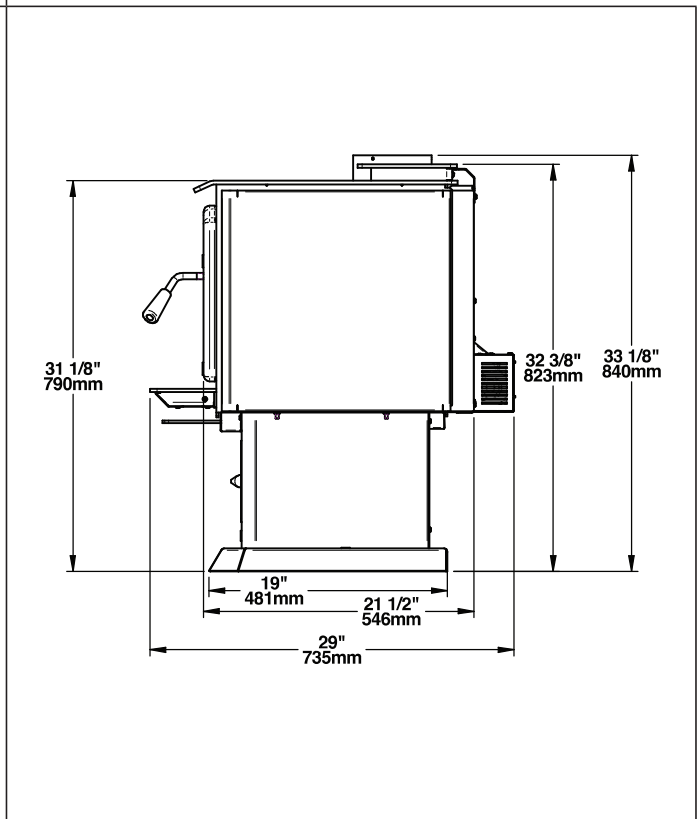

2.3 Dimensions

2.3.1 Stove Dimensions With Leg Kit OA10226 or OA10228

ENGLISH

Figure 1: Top view

Figure 2: Front view

Figure 3: Side view

2.3.2 SStove Dimensions With Leg Kit OA10235 or OA10236

Figure 4: Top view

Figure 5: Front view

Figure 6: Side view

2.3.3 Stove Dimensions With Pedestal

ENGLISH

Figure 7: Top view

Figure 8: Front view

Figure 9: Side view

2.3.4 Combustion Chamber Dimensions

Figure 10: Door opening

Figure 11: Front view - Combustion chamber

Figure 12: Side view - Combustion chamber