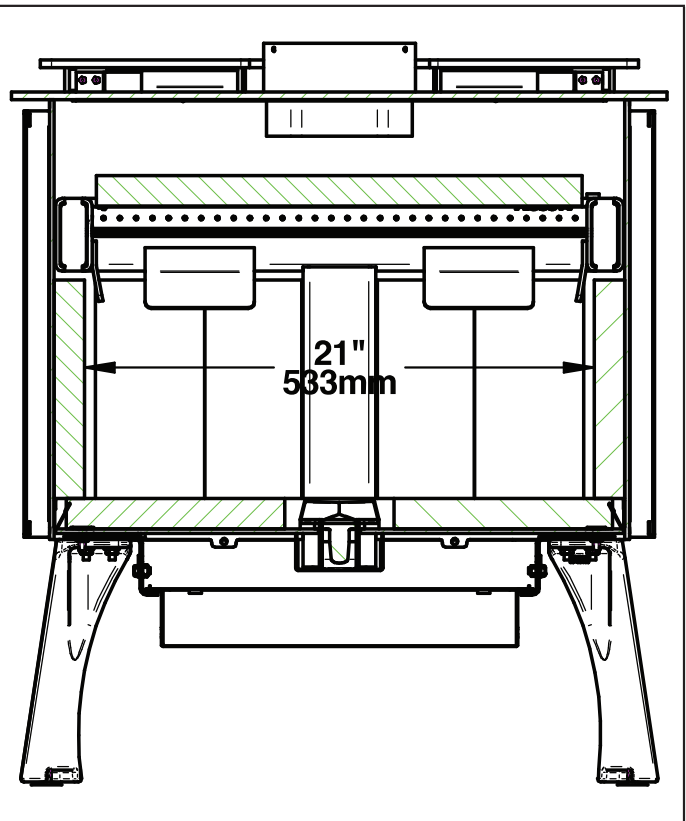

2.3 Dimensions

2.3.1 Stove Dimensions With Leg Kit OA10226 or OA10228

ENGLISH

Figure 1: Top view

Figure 2: Front view

Figure 3: Side view

2.3.2 SStove Dimensions With Leg Kit OA10235 or OA10236

Figure 4: Top view

Figure 5: Front view

Figure 6: Side view

2.3.3 Stove Dimensions With Pedestal

ENGLISH

Figure 7: Top view

Figure 8: Front view

Figure 9: Side view

2.3.4 Combustion Chamber Dimensions

Figure 10: Door opening

Figure 11: Front view - Combustion chamber

Figure 12: Side view - Combustion chamber