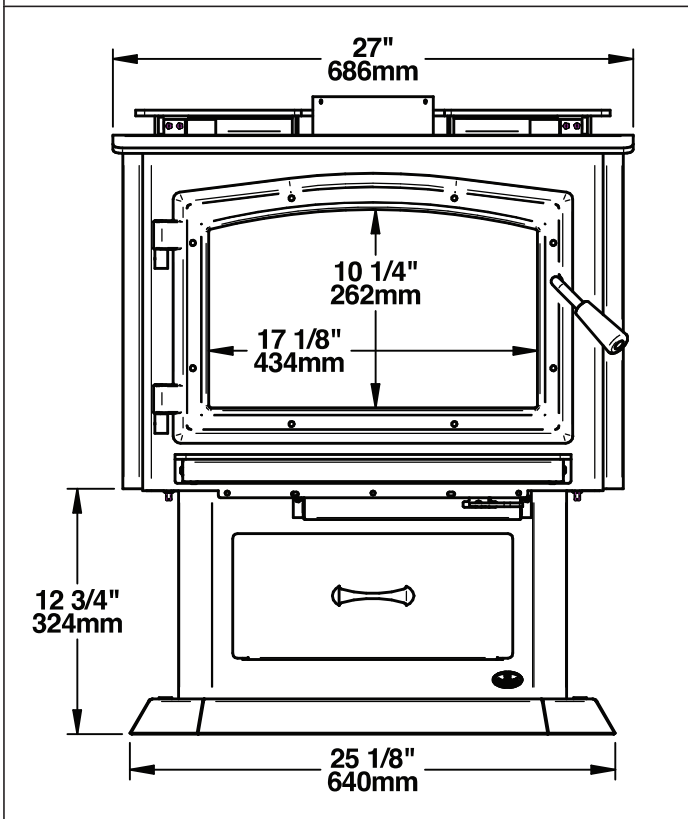

2.3 Dimensions

2.3.1 Stove Dimensions With Leg Kit OA10226 or OA10228

ENGLISH

Figure 1: Top view

Figure 2: Front view

Figure 3: Side view

2.3.2 SStove Dimensions With Leg Kit OA10235 or OA10236

Figure 4: Top view

Figure 5: Front view

Figure 6: Side view

2.3.3 Stove Dimensions With Pedestal

ENGLISH

Figure 7: Top view

Figure 8: Front view

Figure 9: Side view

2.3.4 Combustion Chamber Dimensions

Figure 10: Door opening

Figure 11: Front view - Combustion chamber

Figure 12: Side view - Combustion chamber