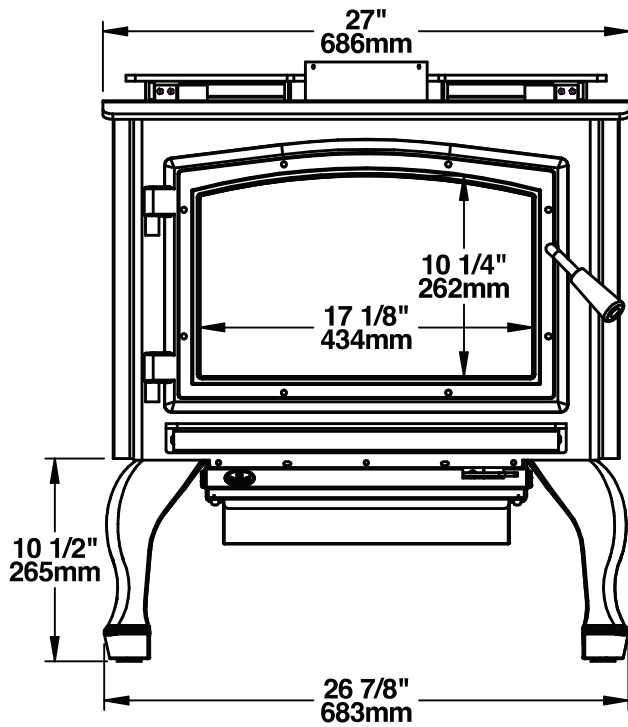

2.3 Dimensions

2.3.1 Stove Dimensions With Leg Kit OA10226 or OA10228

ENGLISH

Figure 1: Top view

Figure 2: Front view

Figure 3: Side view

2.3.2 SStove Dimensions With Leg Kit OA10235 or OA10236

Figure 4: Top view

Figure 5: Front view

Figure 6: Side view

2.3.3 Stove Dimensions With Pedestal

ENGLISH

Figure 7: Top view

Figure 8: Front view

Figure 9: Side view

2.3.4 Combustion Chamber Dimensions

Figure 10: Door opening

Figure 11: Front view - Combustion chamber

Figure 12: Side view - Combustion chamber