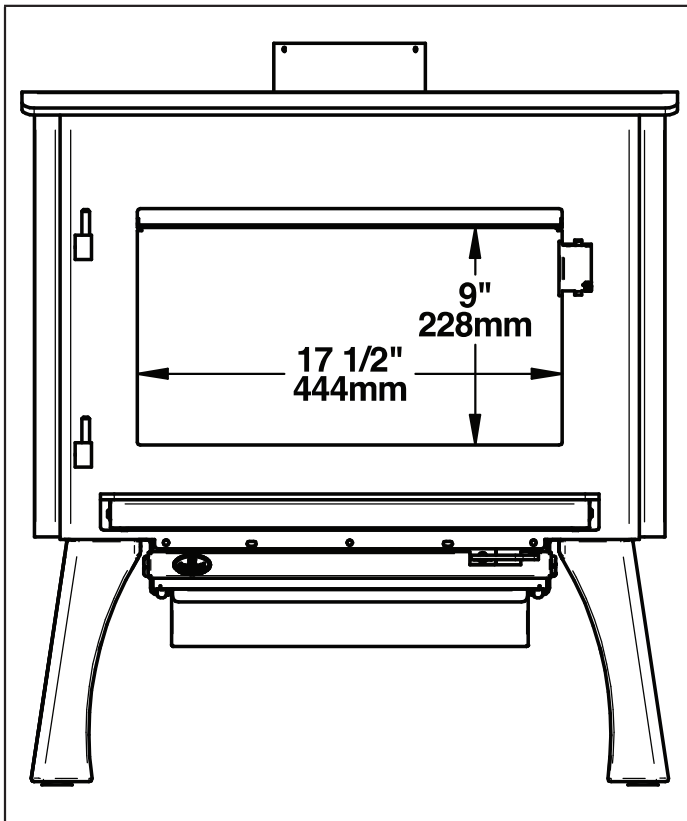

2.3 Dimensions

2.3.1 Stove Dimensions With Leg Kit OA10226 or OA10228

ENGLISH

Figure 1: Top view

Figure 2: Front view

Figure 3: Side view

2.3.2 SStove Dimensions With Leg Kit OA10235 or OA10236

Figure 4: Top view

Figure 5: Front view

Figure 6: Side view

2.3.3 Stove Dimensions With Pedestal

ENGLISH

Figure 7: Top view

Figure 8: Front view

Figure 9: Side view

2.3.4 Combustion Chamber Dimensions

Figure 10: Door opening

Figure 11: Front view - Combustion chamber

Figure 12: Side view - Combustion chamber