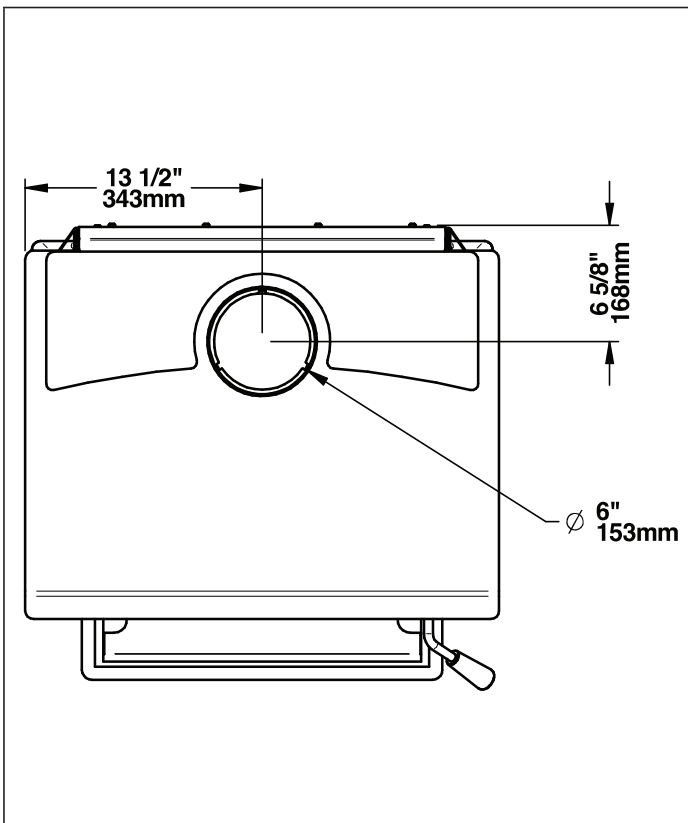

2.3 Dimensions

2.3.1 Stove Dimensions With Leg Kit OA10226 or OA10228

ENGLISH

Figure 1: Top view

Figure 2: Front view

Figure 3: Side view

2.3.2 SStove Dimensions With Leg Kit OA10235 or OA10236

Figure 4: Top view

Figure 5: Front view

Figure 6: Side view

2.3.3 Stove Dimensions With Pedestal

ENGLISH

Figure 7: Top view

Figure 8: Front view

Figure 9: Side view

2.3.4 Combustion Chamber Dimensions

Figure 10: Door opening

Figure 11: Front view - Combustion chamber

Figure 12: Side view - Combustion chamber