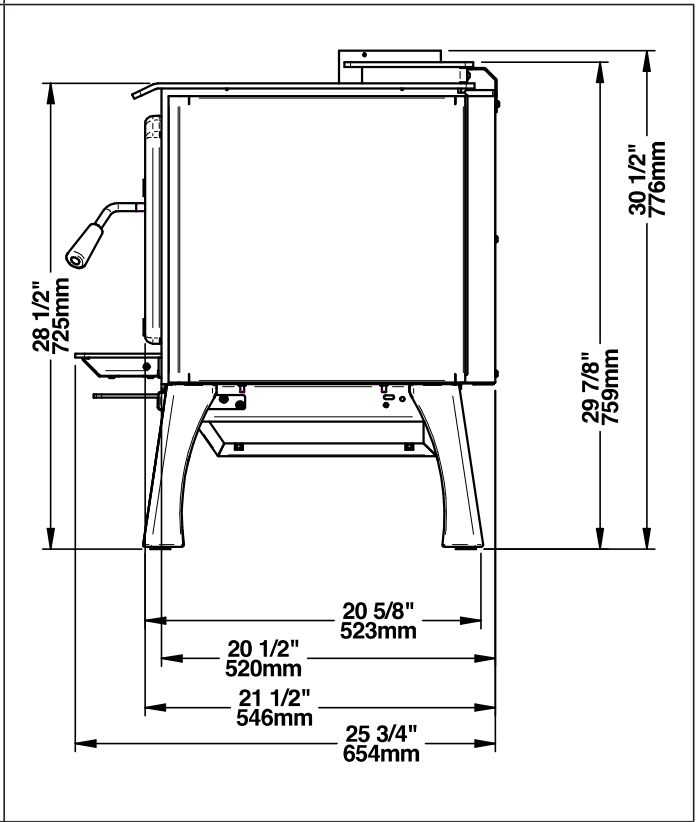

2.3 Dimensions

2.3.1 Stove Dimensions With Leg Kit OA10226 or OA10228

ENGLISH

Figure 1: Top view

Figure 2: Front view

Figure 3: Side view

2.3.2 SStove Dimensions With Leg Kit OA10235 or OA10236

Figure 4: Top view

Figure 5: Front view

Figure 6: Side view

2.3.3 Stove Dimensions With Pedestal

ENGLISH

Figure 7: Top view

Figure 8: Front view

Figure 9: Side view

2.3.4 Combustion Chamber Dimensions

Figure 10: Door opening

Figure 11: Front view - Combustion chamber

Figure 12: Side view - Combustion chamber