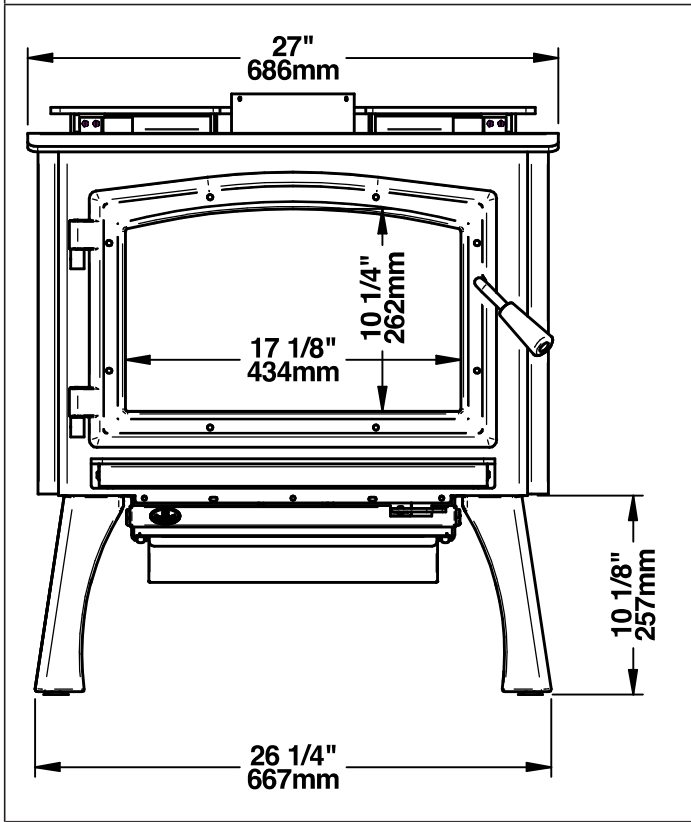

2.3 Dimensions

2.3.1 Stove Dimensions With Leg Kit OA10226 or OA10228

ENGLISH

Figure 1: Top view

Figure 2: Front view

Figure 3: Side view

2.3.2 SStove Dimensions With Leg Kit OA10235 or OA10236

Figure 4: Top view

Figure 5: Front view

Figure 6: Side view

2.3.3 Stove Dimensions With Pedestal

ENGLISH

Figure 7: Top view

Figure 8: Front view

Figure 9: Side view

2.3.4 Combustion Chamber Dimensions

Figure 10: Door opening

Figure 11: Front view - Combustion chamber

Figure 12: Side view - Combustion chamber