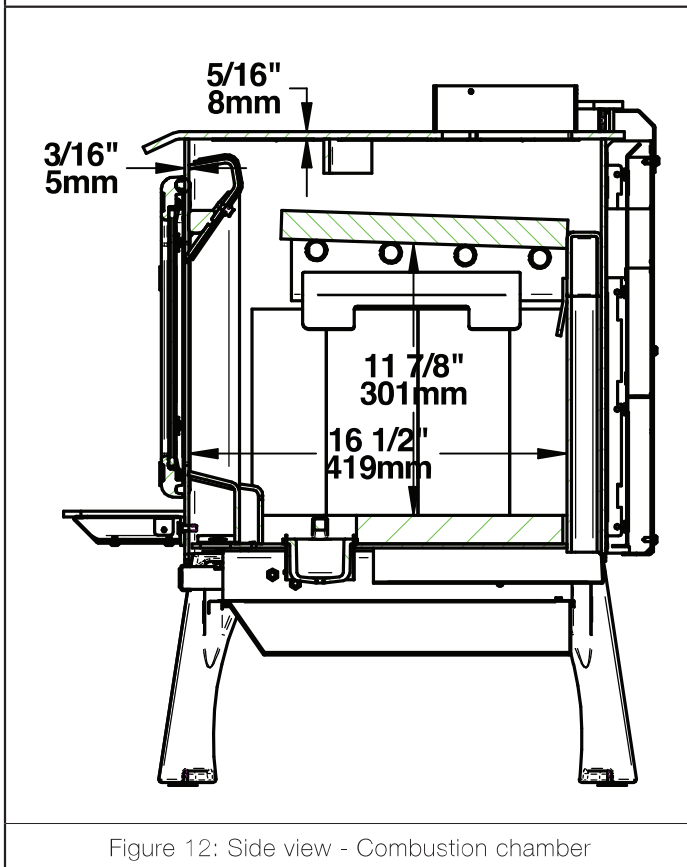

2.3 Dimensions

2.3.1 Stove Dimensions With Leg Kit OA10226 or OA10228

ENGLISH

Figure 1: Top view

Figure 2: Front view

Figure 3: Side view

2.3.2 SStove Dimensions With Leg Kit OA10235 or OA10236

Figure 4: Top view

Figure 5: Front view

Figure 6: Side view

2.3.3 Stove Dimensions With Pedestal

ENGLISH

Figure 7: Top view

Figure 8: Front view

Figure 9: Side view

2.3.4 Combustion Chamber Dimensions

Figure 10: Door opening

Figure 11: Front view - Combustion chamber

Figure 12: Side view - Combustion chamber