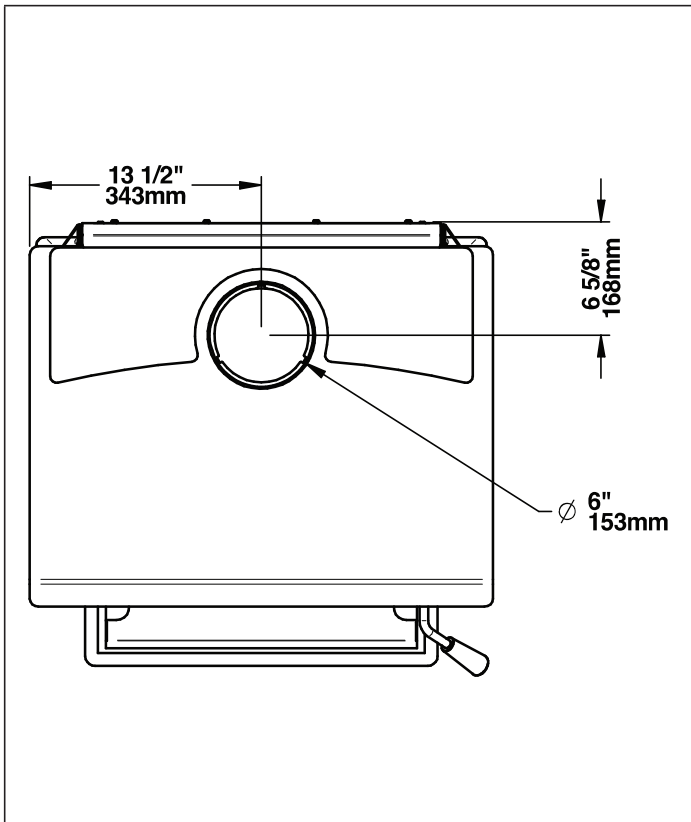

2.3 Dimensions

2.3.1 Stove Dimensions With Leg Kit OA10226 or OA10228

ENGLISH

Figure 1: Top view

Figure 2: Front view

Figure 3: Side view

2.3.2 SStove Dimensions With Leg Kit OA10235 or OA10236

Figure 4: Top view

Figure 5: Front view

Figure 6: Side view

2.3.3 Stove Dimensions With Pedestal

ENGLISH

Figure 7: Top view

Figure 8: Front view

Figure 9: Side view

2.3.4 Combustion Chamber Dimensions

Figure 10: Door opening

Figure 11: Front view - Combustion chamber

Figure 12: Side view - Combustion chamber