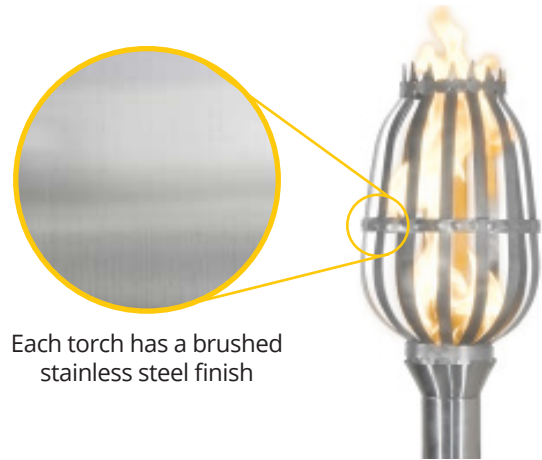

2 Types of Bases & Mounting Options

TOP Torch Base

- » Mounts on 2½ hollow post
- » Built-in needle valve for precise flame adjustment.
- » 3/8" flared gas connection
- » 20K BTUs

TopLite Torch Base

- » Mounts on ½" NPT gas pipe
- » Speedy Installation
- » On/Off Valve
- » 20K BTUs

All of T.O.P's torches are made with 304 Stainless Steel. This protects them from the constant heating & cooling down which can break down other metals. Stainless Steel also prevents corrosion which can be caused by the natural elements.