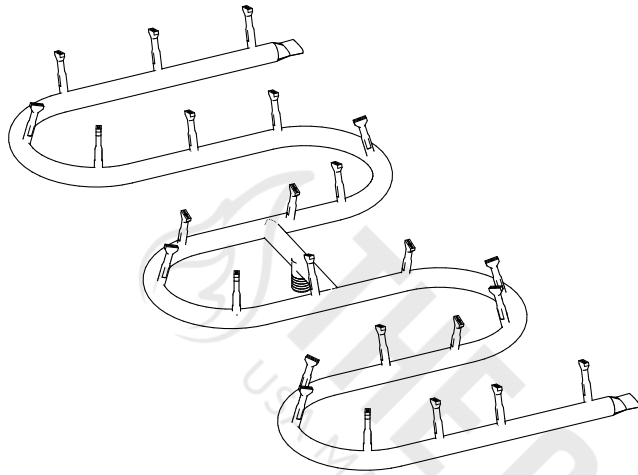

SWITCHBACK STAINLESS STEEL BULLET BURNER

ISOMETRIC VIEW

TOP VIEW

RIGHT SIDE VIEW

FRONT SIDE VIEW

SKU	A	B	C	BTU
OPT-BSQSS8	18"	6"	0.5"	60,000
OPT-BSQSS12	24"	6"	0.5"	75,000
OPT-BSQSS18	30"	6"	0.5"	90,000
OPT-BSQSS24	36"	6"	0.5"	105,000
OPT-BSQSS30	48"	6"	0.5"	140,000
OPT-BSQSS36	60" (M)	6"	0.75"	170,000
OPT-BSQSS48	72" (M)	6"	0.75"	200,000

M = Manifold

Burner Material:
304 Stainless Steel / High Quality Brass

Drawn By	Murguia M.
Date Created	August 12, 2021