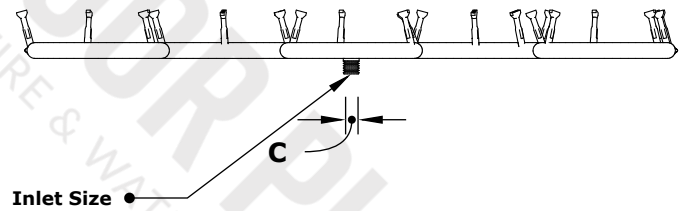

SWITCHBACK STAINLESS STEEL BULLET BURNER

ISOMETRIC VIEW

TOP VIEW

RIGHT SIDE VIEW

FRONT SIDE VIEW

SKU	A	B	C	BTU
OPT-BSQSS8	18"	6"	0.5"	60,000
OPT-BSQSS12	24"	6"	0.5"	75,000
OPT-BSQSS18	30"	6"	0.5"	90,000
OPT-BSQSS24	36"	6"	0.5"	105,000
OPT-BSQSS30	48"	6"	0.5"	140,000
OPT-BSQSS36	60" (M)	6"	0.75"	170,000
OPT-BSQSS48	72" (M)	6"	0.75"	200,000

M = Manifold

Burner Material:
304 Stainless Steel / High Quality Brass

Drawn By	Murguia M.
Date Created	August 12, 2021