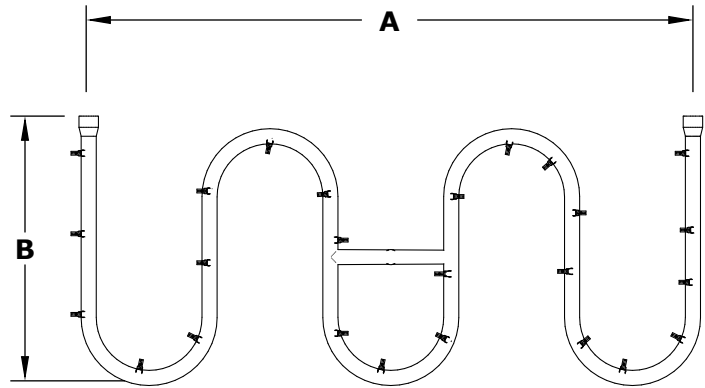

SWITCHBACK STAINLESS STEEL BULLET BURNER

ISOMETRIC VIEW

TOP VIEW

RIGHT SIDE VIEW

FRONT SIDE VIEW

SKU	A	B	C	BTU
OPT-BSQSS8	18"	6"	0.5"	60,000
OPT-BSQSS12	24"	6"	0.5"	75,000
OPT-BSQSS18	30"	6"	0.5"	90,000
OPT-BSQSS24	36"	6"	0.5"	105,000
OPT-BSQSS30	48"	6"	0.5"	140,000
OPT-BSQSS36	60" (M)	6"	0.75"	170,000
OPT-BSQSS48	72" (M)	6"	0.75"	200,000

M = Manifold

Burner Material:
304 Stainless Steel / High Quality Brass

Drawn By	Murguia M.
Date Created	August 12, 2021