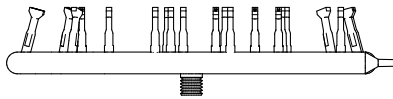

SWITCHBACK STAINLESS STEEL BULLET BURNER

ISOMETRIC VIEW

TOP VIEW

RIGHT SIDE VIEW

FRONT SIDE VIEW

SKU	A	B	C	BTU
OPT-BSQSS8	18"	6"	0.5"	60,000
OPT-BSQSS12	24"	6"	0.5"	75,000
OPT-BSQSS18	30"	6"	0.5"	90,000
OPT-BSQSS24	36"	6"	0.5"	105,000
OPT-BSQSS30	48"	6"	0.5"	140,000
OPT-BSQSS36	60" (M)	6"	0.75"	170,000
OPT-BSQSS48	72" (M)	6"	0.75"	200,000

M = Manifold

Burner Material:
304 Stainless Steel / High Quality Brass

Drawn By	Murguia M.
Date Created	August 12, 2021