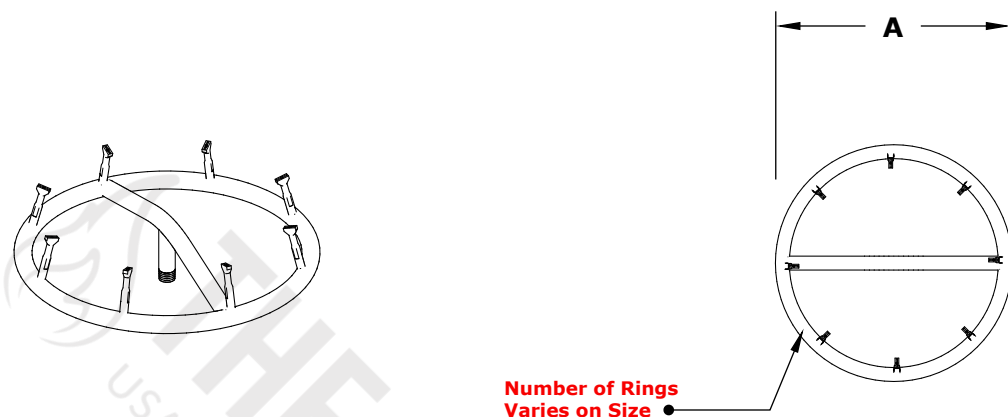

ROUND STAINLESS STEEL BULLET BURNER

ISOMETRIC VIEW

TOP VIEW

RIGHT SIDE VIEW

FRONT SIDE VIEW

SKU	A	B	Rings	BTU
OPT-BRDSS8	8"	0.5"	1 Ring	45,000
OPT-BRDSS12	12"	0.5"	1 Ring	65,000
OPT-BRDSS18	18"	0.5"	2 Rings	160,000
OPT-BRDSS24	24"	0.75"	2 Rings	190,000
OPT-BRDSS30	30"	0.75"	3 Rings	330,000
OPT-BRDSS36	36"	0.75"	3 Rings	380,000
OPT-BRDSS48	48"	0.75"	4 Rings (M)	630,000

M = Manifold

Burner Material:
304 Stainless Steel / High Quality Brass

Drawn By	Murguia M.
Date Created	August 12, 2021