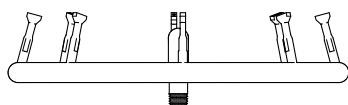

ROUND STAINLESS STEEL BULLET BURNER

ISOMETRIC VIEW

TOP VIEW

RIGHT SIDE VIEW

FRONT SIDE VIEW

SKU	A	B	Rings	BTU
OPT-BRDSS8	8"	0.5"	1 Ring	45,000
OPT-BRDSS12	12"	0.5"	1 Ring	65,000
OPT-BRDSS18	18"	0.5"	2 Rings	160,000
OPT-BRDSS24	24"	0.75"	2 Rings	190,000
OPT-BRDSS30	30"	0.75"	3 Rings	330,000
OPT-BRDSS36	36"	0.75"	3 Rings	380,000
OPT-BRDSS48	48"	0.75"	4 Rings (M)	630,000

M = Manifold

Burner Material:
304 Stainless Steel / High Quality Brass

Drawn By	Murguia M.
Date Created	August 12, 2021