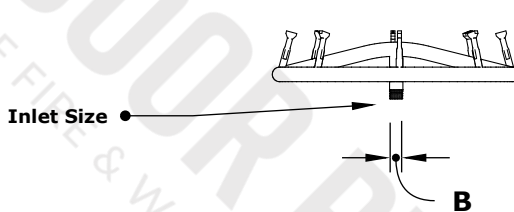

ROUND STAINLESS STEEL BULLET BURNER

ISOMETRIC VIEW

TOP VIEW

RIGHT SIDE VIEW

FRONT SIDE VIEW

SKU	A	B	Rings	BTU
OPT-BRDSS8	8"	0.5"	1 Ring	45,000
OPT-BRDSS12	12"	0.5"	1 Ring	65,000
OPT-BRDSS18	18"	0.5"	2 Rings	160,000
OPT-BRDSS24	24"	0.75"	2 Rings	190,000
OPT-BRDSS30	30"	0.75"	3 Rings	330,000
OPT-BRDSS36	36"	0.75"	3 Rings	380,000
OPT-BRDSS48	48"	0.75"	4 Rings (M)	630,000

M = Manifold

Burner Material:
304 Stainless Steel / High Quality Brass

Drawn By	Murguia M.
Date Created	August 12, 2021