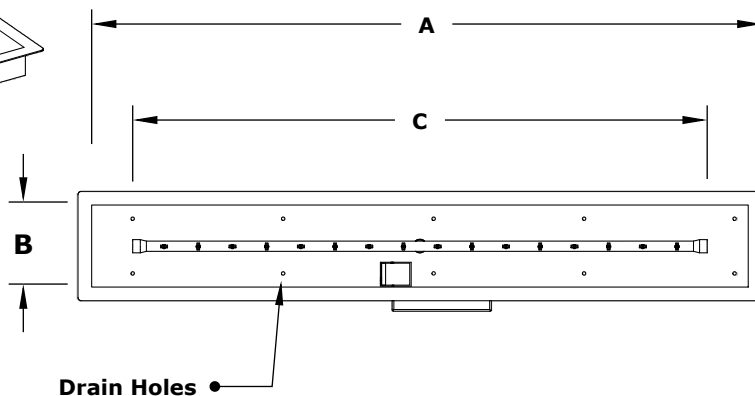

RECTANGULAR DROP IN PAN & LINEAR BULLET BURNER 110V ELECTRONIC IGNITION

ISOMETRIC VIEW

TOP VIEW

Brass	Stainless Steel	A	B	C	INLET	BTU
OPT-BP824RDE110	OPT-BP824RDSSE110	24"	8"	18"	1/2"	40,000
OPT-BP836RDE110	OPT-BP836RDSSE110	36"	8"	24"	1/2"	50,000
OPT-BP848RDE110	OPT-BP848RDSSE110	48"	8"	36"	1/2"	75,000
OPT-BP860RDE110	OPT-BP860RDSSE110	60"	8"	48"	1/2"	100,000
OPT-BP872RDE110	OPT-BP872RDSSE110	72"	8"	60"	3/4"	120,000
OPT-BP884RDE110	OPT-BP884RDSSE110	84"	8"	72"	3/4"	145,000
OPT-BP896RDE110	OPT-BP896RDSSE110	96"	8"	84"	3/4"	170,000

Pan Material: Aluminum
Burner Material: Brass / Stainless Steel
Ignition Type: 110V Electronic Ignition
(110V Transformer Included)

110V ELECTRONIC IGNITION
ANSI Z21.97-(2017) / CSA 2.41-(2017)

Includes: Pan, Burner, Electronic Valve,
Pilot Igniter, 110V Transformer.