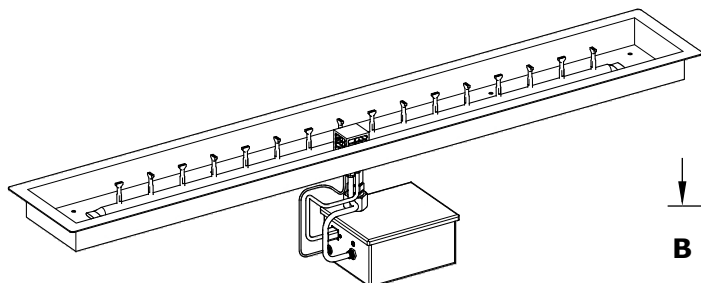

RECTANGULAR DROP IN PAN & LINEAR BULLET BURNER 110V ELECTRONIC IGNITION

ISOMETRIC VIEW