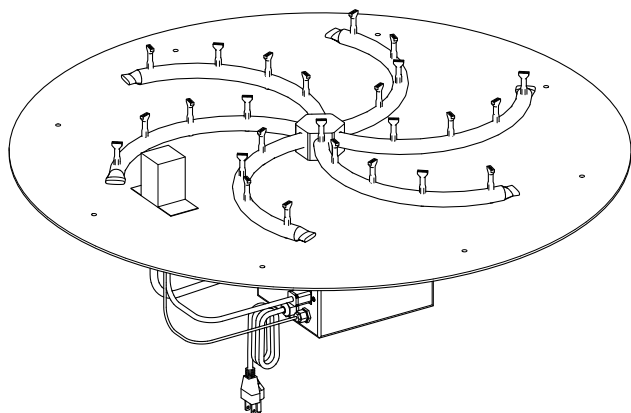

ROUND FLAT PAN & TRIPLE 'S' BULLET BURNER 12V ELECTRONIC IGNITION

ISOMETRIC VIEW

TOP VIEW

RIGHT SIDE VIEW

FRONT SIDE VIEW

BRASS SKU	STAINLESS STEEL SKU	A	B	INLET	BTU
OPT-BFP18RE12	OPT-BFP18RSSE12	18"	8"	1/2"	50,000
OPT-BFP182RE12	OPT-BFP182RSSE12	18"	12"	1/2"	75,000
OPT-BFP24RE12	OPT-BFP24RSSE12	24"	18"	1/2"	110,000
OPT-BFP30RE12	OPT-BFP30RSSE12	30"	24"	1/2"	145,000
OPT-BFP36RE12	OPT-BFP36RSSE12	36"	30"	3/4"	180,000
OPT-BFP48RE12	OPT-BFP48RSSE12	48"	36"	3/4"	220,000
OPT-BFP60RE12	OPT-BFP60RSSE12	60"	48"	3/4"	385,000

Pan Material: 304 Stainless Steel
 Burner Material: Brass / Stainless Steel
 Ignition Type: 12V Electronic Ignition
 (12V Transformer Included)

12V ELECTRONIC IGNITION

ANSI Z21.97-(2017) / CSA 2.41-(2017)

Includes: Pan, Burner, Electronic Valve,
 Pilot Igniter, 12V Transformer.

ROUND FLAT PAN & TRIPLE 'S' BULLET BURNER 110V ELECTRONIC IGNITION

ISOMETRIC VIEW

TOP VIEW

RIGHT SIDE VIEW

FRONT SIDE VIEW

BRASS SKU	STAINLESS STEEL SKU	A	B	INLET	BTU
OPT-BFP18RE110	OPT-BFP18RSSE110	18"	8"	1/2"	50,000
OPT-BFP182RE110	OPT-BFP182RSSE110	18"	12"	1/2"	75,000
OPT-BFP24RE110	OPT-BFP24RSSE110	24"	18"	1/2"	110,000
OPT-BFP30RE110	OPT-BFP30RSSE110	30"	24"	1/2"	145,000
OPT-BFP36RE110	OPT-BFP36RSSE110	36"	30"	3/4"	180,000
OPT-BFP48RE110	OPT-BFP48RSSE110	48"	36"	3/4"	220,000
OPT-BFP60RE110	OPT-BFP60RSSE110	60"	48"	3/4"	385,000

ROUND FLAT PAN & TRIPLE 'S' BULLET BURNER MATCH LIT

ISOMETRIC VIEW

Drain Holes

TOP VIEW

FRONT SIDE VIEW

SKU	A	B	INLET	BTU
OPT-BFP18R	18"	8"	1/2"	50,000
OPT-BFP182R	18"	12"	1/2"	75,000
OPT-BFP24R	24"	18"	1/2"	110,000
OPT-BFP30R	30"	24"	1/2"	145,000
OPT-BFP36R	36"	30"	3/4"	180,000
OPT-BFP48R	48"	36"	3/4"	220,000
OPT-BFP60R	60"	48"	3/4"	385,000