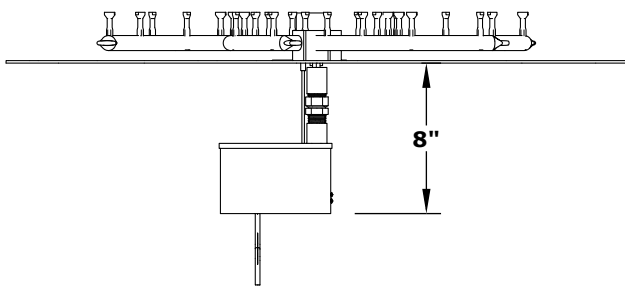

ROUND FLAT PAN & TRIPLE 'S' BULLET BURNER 12V ELECTRONIC IGNITION

ISOMETRIC VIEW

TOP VIEW

RIGHT SIDE VIEW

FRONT SIDE VIEW

BRASS SKU	STAINLESS STEEL SKU	A	B	INLET	BTU
OPT-BFP18RE12	OPT-BFP18RSSE12	18"	8"	1/2"	50,000
OPT-BFP182RE12	OPT-BFP182RSSE12	18"	12"	1/2"	75,000
OPT-BFP24RE12	OPT-BFP24RSSE12	24"	18"	1/2"	110,000
OPT-BFP30RE12	OPT-BFP30RSSE12	30"	24"	1/2"	145,000
OPT-BFP36RE12	OPT-BFP36RSSE12	36"	30"	3/4"	180,000
OPT-BFP48RE12	OPT-BFP48RSSE12	48"	36"	3/4"	220,000
OPT-BFP60RE12	OPT-BFP60RSSE12	60"	48"	3/4"	385,000

Includes: Pan, Burner, Electronic Valve,
 Pilot Igniter, 12V Transformer.

ROUND FLAT PAN & TRIPLE 'S' BULLET BURNER 110V ELECTRONIC IGNITION

ISOMETRIC VIEW

TOP VIEW

RIGHT SIDE VIEW

FRONT SIDE VIEW

BRASS SKU	STAINLESS STEEL SKU	A	B	INLET	BTU
OPT-BFP18RE110	OPT-BFP18RSSE110	18"	8"	1/2"	50,000
OPT-BFP182RE110	OPT-BFP182RSSE110	18"	12"	1/2"	75,000
OPT-BFP24RE110	OPT-BFP24RSSE110	24"	18"	1/2"	110,000
OPT-BFP30RE110	OPT-BFP30RSSE110	30"	24"	1/2"	145,000
OPT-BFP36RE110	OPT-BFP36RSSE110	36"	30"	3/4"	180,000
OPT-BFP48RE110	OPT-BFP48RSSE110	48"	36"	3/4"	220,000
OPT-BFP60RE110	OPT-BFP60RSSE110	60"	48"	3/4"	385,000

ROUND FLAT PAN & TRIPLE 'S' BULLET BURNER MATCH LIT

ISOMETRIC VIEW

Drain Holes

TOP VIEW

FRONT SIDE VIEW

SKU	A	B	INLET	BTU
OPT-BFP18R	18"	8"	1/2"	50,000
OPT-BFP182R	18"	12"	1/2"	75,000
OPT-BFP24R	24"	18"	1/2"	110,000
OPT-BFP30R	30"	24"	1/2"	145,000
OPT-BFP36R	36"	30"	3/4"	180,000
OPT-BFP48R	48"	36"	3/4"	220,000
OPT-BFP60R	60"	48"	3/4"	385,000