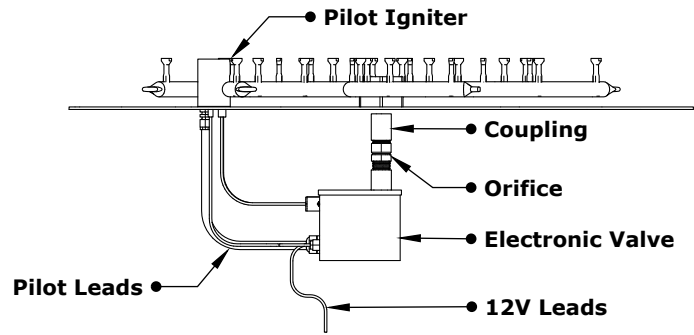

ROUND FLAT PAN & TRIPLE 'S' BULLET BURNER 12V ELECTRONIC IGNITION

ISOMETRIC VIEW

TOP VIEW

RIGHT SIDE VIEW

FRONT SIDE VIEW

BRASS SKU	STAINLESS STEEL SKU	A	B	INLET	BTU
OPT-BFP18RE12	OPT-BFP18RSSE12	18"	8"	1/2"	50,000
OPT-BFP182RE12	OPT-BFP182RSSE12	18"	12"	1/2"	75,000
OPT-BFP24RE12	OPT-BFP24RSSE12	24"	18"	1/2"	110,000
OPT-BFP30RE12	OPT-BFP30RSSE12	30"	24"	1/2"	145,000
OPT-BFP36RE12	OPT-BFP36RSSE12	36"	30"	3/4"	180,000
OPT-BFP48RE12	OPT-BFP48RSSE12	48"	36"	3/4"	220,000
OPT-BFP60RE12	OPT-BFP60RSSE12	60"	48"	3/4"	385,000

Pan Material: 304 Stainless Steel
 Burner Material: Brass / Stainless Steel
 Ignition Type: 12V Electronic Ignition
 (12V Transformer Included)

12V ELECTRONIC IGNITION

ANSI Z21.97-(2017) / CSA 2.41-(2017)

Includes: Pan, Burner, Electronic Valve,
 Pilot Igniter, 12V Transformer.

ROUND FLAT PAN & TRIPLE 'S' BULLET BURNER 110V ELECTRONIC IGNITION

ISOMETRIC VIEW

TOP VIEW

RIGHT SIDE VIEW

FRONT SIDE VIEW

BRASS SKU	STAINLESS STEEL SKU	A	B	INLET	BTU
OPT-BFP18RE110	OPT-BFP18RSSE110	18"	8"	1/2"	50,000
OPT-BFP182RE110	OPT-BFP182RSSE110	18"	12"	1/2"	75,000
OPT-BFP24RE110	OPT-BFP24RSSE110	24"	18"	1/2"	110,000
OPT-BFP30RE110	OPT-BFP30RSSE110	30"	24"	1/2"	145,000
OPT-BFP36RE110	OPT-BFP36RSSE110	36"	30"	3/4"	180,000
OPT-BFP48RE110	OPT-BFP48RSSE110	48"	36"	3/4"	220,000
OPT-BFP60RE110	OPT-BFP60RSSE110	60"	48"	3/4"	385,000

Pan Material: 304 Stainless Steel
 Burner Material: Brass / Stainless Steel
 Ignition Type: 110V Electronic Ignition

110V ELECTRONIC IGNITION
 ANSI Z21.97-(2017) / CSA 2.41-(2017)

Includes: Pan, Burner, Electronic Valve,
 Pilot Igniter