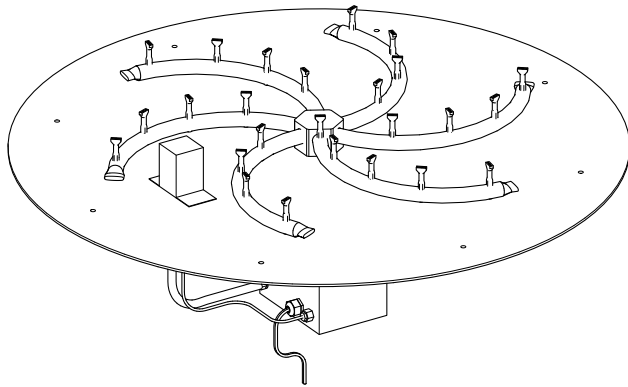

ROUND FLAT PAN & TRIPLE 'S' BULLET BURNER 12V ELECTRONIC IGNITION

ISOMETRIC VIEW

TOP VIEW

RIGHT SIDE VIEW

FRONT SIDE VIEW

BRASS SKU	STAINLESS STEEL SKU	A	B	INLET	BTU
OPT-BFP18RE12	OPT-BFP18RSSE12	18"	8"	1/2"	50,000
OPT-BFP182RE12	OPT-BFP182RSSE12	18"	12"	1/2"	75,000
OPT-BFP24RE12	OPT-BFP24RSSE12	24"	18"	1/2"	110,000
OPT-BFP30RE12	OPT-BFP30RSSE12	30"	24"	1/2"	145,000
OPT-BFP36RE12	OPT-BFP36RSSE12	36"	30"	3/4"	180,000
OPT-BFP48RE12	OPT-BFP48RSSE12	48"	36"	3/4"	220,000
OPT-BFP60RE12	OPT-BFP60RSSE12	60"	48"	3/4"	385,000

Pan Material: 304 Stainless Steel
 Burner Material: Brass / Stainless Steel
 Ignition Type: 12V Electronic Ignition
 (12V Transformer Included)

12V ELECTRONIC IGNITION

ANSI Z21.97-(2017) / CSA 2.41-(2017)

Includes: Pan, Burner, Electronic Valve,
 Pilot Igniter, 12V Transformer.

ROUND FLAT PAN & TRIPLE 'S' BULLET BURNER 110V ELECTRONIC IGNITION

ISOMETRIC VIEW

TOP VIEW

RIGHT SIDE VIEW

FRONT SIDE VIEW

BRASS SKU	STAINLESS STEEL SKU	A	B	INLET	BTU
OPT-BFP18RE110	OPT-BFP18RSSE110	18"	8"	1/2"	50,000
OPT-BFP182RE110	OPT-BFP182RSSE110	18"	12"	1/2"	75,000
OPT-BFP24RE110	OPT-BFP24RSSE110	24"	18"	1/2"	110,000
OPT-BFP30RE110	OPT-BFP30RSSE110	30"	24"	1/2"	145,000
OPT-BFP36RE110	OPT-BFP36RSSE110	36"	30"	3/4"	180,000
OPT-BFP48RE110	OPT-BFP48RSSE110	48"	36"	3/4"	220,000
OPT-BFP60RE110	OPT-BFP60RSSE110	60"	48"	3/4"	385,000

ROUND FLAT PAN & TRIPLE 'S' BULLET BURNER MATCH LIT

ISOMETRIC VIEW

Drain Holes

TOP VIEW

FRONT SIDE VIEW

SKU	A	B	INLET	BTU
OPT-BFP18R	18"	8"	1/2"	50,000
OPT-BFP182R	18"	12"	1/2"	75,000
OPT-BFP24R	24"	18"	1/2"	110,000
OPT-BFP30R	30"	24"	1/2"	145,000
OPT-BFP36R	36"	30"	3/4"	180,000
OPT-BFP48R	48"	36"	3/4"	220,000
OPT-BFP60R	60"	48"	3/4"	385,000