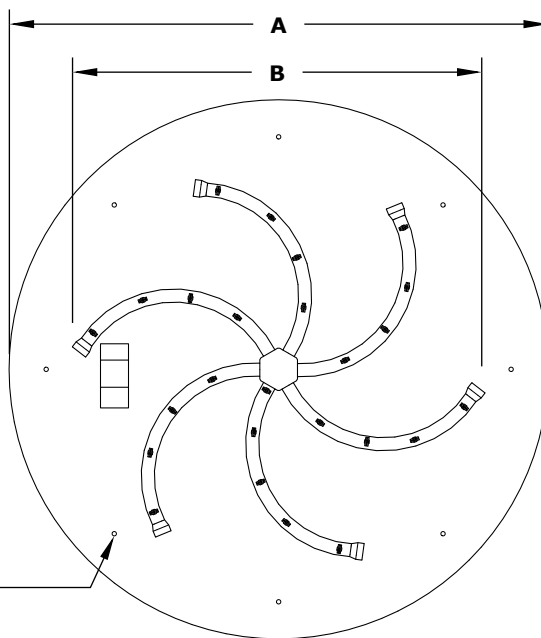

ROUND FLAT PAN & TRIPLE 'S' BULLET BURNER 12V ELECTRONIC IGNITION

ISOMETRIC VIEW

TOP VIEW

RIGHT SIDE VIEW

FRONT SIDE VIEW

BRASS SKU	STAINLESS STEEL SKU	A	B	INLET	BTU
OPT-BFP18RE12	OPT-BFP18RSSE12	18"	8"	1/2"	50,000
OPT-BFP182RE12	OPT-BFP182RSSE12	18"	12"	1/2"	75,000
OPT-BFP24RE12	OPT-BFP24RSSE12	24"	18"	1/2"	110,000
OPT-BFP30RE12	OPT-BFP30RSSE12	30"	24"	1/2"	145,000
OPT-BFP36RE12	OPT-BFP36RSSE12	36"	30"	3/4"	180,000
OPT-BFP48RE12	OPT-BFP48RSSE12	48"	36"	3/4"	220,000
OPT-BFP60RE12	OPT-BFP60RSSE12	60"	48"	3/4"	385,000

Pan Material: 304 Stainless Steel
 Burner Material: Brass / Stainless Steel
 Ignition Type: 12V Electronic Ignition
 (12V Transformer Included)

12V ELECTRONIC IGNITION

ANSI Z21.97-(2017) / CSA 2.41-(2017)

Includes: Pan, Burner, Electronic Valve,
 Pilot Igniter, 12V Transformer.

ROUND FLAT PAN & TRIPLE 'S' BULLET BURNER 110V ELECTRONIC IGNITION

ISOMETRIC VIEW

TOP VIEW

RIGHT SIDE VIEW

FRONT SIDE VIEW

BRASS SKU	STAINLESS STEEL SKU	A	B	INLET	BTU
OPT-BFP18RE110	OPT-BFP18RSSE110	18"	8"	1/2"	50,000
OPT-BFP182RE110	OPT-BFP182RSSE110	18"	12"	1/2"	75,000
OPT-BFP24RE110	OPT-BFP24RSSE110	24"	18"	1/2"	110,000
OPT-BFP30RE110	OPT-BFP30RSSE110	30"	24"	1/2"	145,000
OPT-BFP36RE110	OPT-BFP36RSSE110	36"	30"	3/4"	180,000
OPT-BFP48RE110	OPT-BFP48RSSE110	48"	36"	3/4"	220,000
OPT-BFP60RE110	OPT-BFP60RSSE110	60"	48"	3/4"	385,000

ROUND FLAT PAN & TRIPLE 'S' BULLET BURNER MATCH LIT

ISOMETRIC VIEW

Drain Holes

TOP VIEW

FRONT SIDE VIEW

SKU	A	B	INLET	BTU
OPT-BFP18R	18"	8"	1/2"	50,000
OPT-BFP182R	18"	12"	1/2"	75,000
OPT-BFP24R	24"	18"	1/2"	110,000
OPT-BFP30R	30"	24"	1/2"	145,000
OPT-BFP36R	36"	30"	3/4"	180,000
OPT-BFP48R	48"	36"	3/4"	220,000
OPT-BFP60R	60"	48"	3/4"	385,000