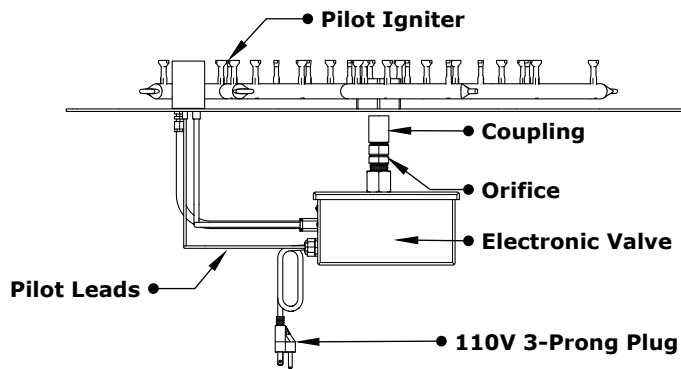

Includes: Pan, Burner, Electronic Valve,
 Pilot Igniter, 12V Transformer.

ROUND FLAT PAN & TRIPLE 'S' BULLET BURNER 110V ELECTRONIC IGNITION

ISOMETRIC VIEW

TOP VIEW

RIGHT SIDE VIEW

FRONT SIDE VIEW

BRASS SKU	STAINLESS STEEL SKU	A	B	INLET	BTU
OPT-BFP18RE110	OPT-BFP18RSSE110	18"	8"	1/2"	50,000
OPT-BFP182RE110	OPT-BFP182RSSE110	18"	12"	1/2"	75,000
OPT-BFP24RE110	OPT-BFP24RSSE110	24"	18"	1/2"	110,000
OPT-BFP30RE110	OPT-BFP30RSSE110	30"	24"	1/2"	145,000
OPT-BFP36RE110	OPT-BFP36RSSE110	36"	30"	3/4"	180,000
OPT-BFP48RE110	OPT-BFP48RSSE110	48"	36"	3/4"	220,000
OPT-BFP60RE110	OPT-BFP60RSSE110	60"	48"	3/4"	385,000

Pan Material: 304 Stainless Steel
 Burner Material: Brass / Stainless Steel
 Ignition Type: 110V Electronic Ignition

110V ELECTRONIC IGNITION
 ANSI Z21.97-(2017) / CSA 2.41-(2017)

Includes: Pan, Burner, Electronic Valve,
 Pilot Igniter

ROUND FLAT PAN & TRIPLE 'S' BULLET BURNER MATCH LIT

ISOMETRIC VIEW

Drain Holes

TOP VIEW

FRONT SIDE VIEW

SKU	A	B	INLET	BTU
OPT-BFP18R	18"	8"	1/2"	50,000
OPT-BFP182R	18"	12"	1/2"	75,000
OPT-BFP24R	24"	18"	1/2"	110,000
OPT-BFP30R	30"	24"	1/2"	145,000
OPT-BFP36R	36"	30"	3/4"	180,000
OPT-BFP48R	48"	36"	3/4"	220,000
OPT-BFP60R	60"	48"	3/4"	385,000