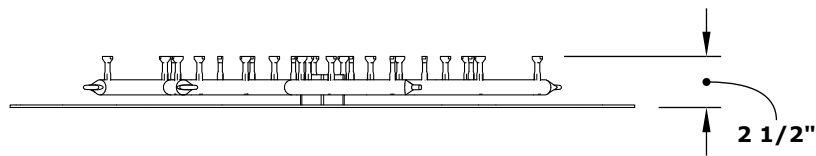

ROUND FLAT PAN & TRIPLE 'S' BULLET BURNER MATCH LIT

ISOMETRIC VIEW

Drain Holes

TOP VIEW

FRONT SIDE VIEW

SKU	A	B	INLET	BTU
OPT-BFP18R	18"	8"	1/2"	50,000
OPT-BFP182R	18"	12"	1/2"	75,000
OPT-BFP24R	24"	18"	1/2"	110,000
OPT-BFP30R	30"	24"	1/2"	145,000
OPT-BFP36R	36"	30"	3/4"	180,000
OPT-BFP48R	48"	36"	3/4"	220,000
OPT-BFP60R	60"	48"	3/4"	385,000