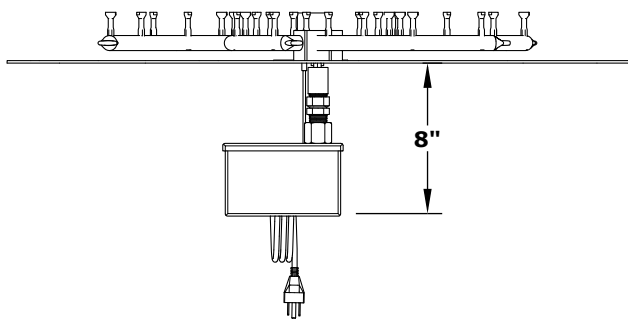

Includes: Pan, Burner, Electronic Valve,
 Pilot Igniter, 12V Transformer.

ROUND FLAT PAN & TRIPLE 'S' BULLET BURNER 110V ELECTRONIC IGNITION

ISOMETRIC VIEW

TOP VIEW

RIGHT SIDE VIEW

FRONT SIDE VIEW

BRASS SKU	STAINLESS STEEL SKU	A	B	INLET	BTU
OPT-BFP18RE110	OPT-BFP18RSSE110	18"	8"	1/2"	50,000
OPT-BFP182RE110	OPT-BFP182RSSE110	18"	12"	1/2"	75,000
OPT-BFP24RE110	OPT-BFP24RSSE110	24"	18"	1/2"	110,000
OPT-BFP30RE110	OPT-BFP30RSSE110	30"	24"	1/2"	145,000
OPT-BFP36RE110	OPT-BFP36RSSE110	36"	30"	3/4"	180,000
OPT-BFP48RE110	OPT-BFP48RSSE110	48"	36"	3/4"	220,000
OPT-BFP60RE110	OPT-BFP60RSSE110	60"	48"	3/4"	385,000

ROUND FLAT PAN & TRIPLE 'S' BULLET BURNER MATCH LIT

ISOMETRIC VIEW

Drain Holes

TOP VIEW

FRONT SIDE VIEW

SKU	A	B	INLET	BTU
OPT-BFP18R	18"	8"	1/2"	50,000
OPT-BFP182R	18"	12"	1/2"	75,000
OPT-BFP24R	24"	18"	1/2"	110,000
OPT-BFP30R	30"	24"	1/2"	145,000
OPT-BFP36R	36"	30"	3/4"	180,000
OPT-BFP48R	48"	36"	3/4"	220,000
OPT-BFP60R	60"	48"	3/4"	385,000