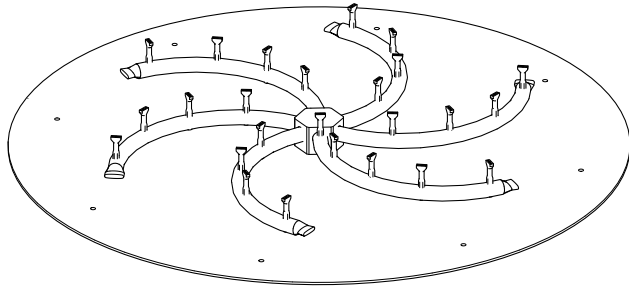

ROUND FLAT PAN & TRIPLE 'S' BULLET BURNER 12V ELECTRONIC IGNITION

ISOMETRIC VIEW

TOP VIEW

RIGHT SIDE VIEW

FRONT SIDE VIEW

BRASS SKU	STAINLESS STEEL SKU	A	B	INLET	BTU
OPT-BFP18RE12	OPT-BFP18RSSE12	18"	8"	1/2"	50,000
OPT-BFP182RE12	OPT-BFP182RSSE12	18"	12"	1/2"	75,000
OPT-BFP24RE12	OPT-BFP24RSSE12	24"	18"	1/2"	110,000
OPT-BFP30RE12	OPT-BFP30RSSE12	30"	24"	1/2"	145,000
OPT-BFP36RE12	OPT-BFP36RSSE12	36"	30"	3/4"	180,000
OPT-BFP48RE12	OPT-BFP48RSSE12	48"	36"	3/4"	220,000
OPT-BFP60RE12	OPT-BFP60RSSE12	60"	48"	3/4"	385,000

Includes: Pan, Burner, Electronic Valve,
 Pilot Igniter, 12V Transformer.

ROUND FLAT PAN & TRIPLE 'S' BULLET BURNER 110V ELECTRONIC IGNITION

ISOMETRIC VIEW

TOP VIEW

RIGHT SIDE VIEW

FRONT SIDE VIEW

BRASS SKU	STAINLESS STEEL SKU	A	B	INLET	BTU
OPT-BFP18RE110	OPT-BFP18RSSE110	18"	8"	1/2"	50,000
OPT-BFP182RE110	OPT-BFP182RSSE110	18"	12"	1/2"	75,000
OPT-BFP24RE110	OPT-BFP24RSSE110	24"	18"	1/2"	110,000
OPT-BFP30RE110	OPT-BFP30RSSE110	30"	24"	1/2"	145,000
OPT-BFP36RE110	OPT-BFP36RSSE110	36"	30"	3/4"	180,000
OPT-BFP48RE110	OPT-BFP48RSSE110	48"	36"	3/4"	220,000
OPT-BFP60RE110	OPT-BFP60RSSE110	60"	48"	3/4"	385,000

ROUND FLAT PAN & TRIPLE 'S' BULLET BURNER MATCH LIT

ISOMETRIC VIEW

Drain Holes

TOP VIEW

FRONT SIDE VIEW

SKU	A	B	INLET	BTU
OPT-BFP18R	18"	8"	1/2"	50,000
OPT-BFP182R	18"	12"	1/2"	75,000
OPT-BFP24R	24"	18"	1/2"	110,000
OPT-BFP30R	30"	24"	1/2"	145,000
OPT-BFP36R	36"	30"	3/4"	180,000
OPT-BFP48R	48"	36"	3/4"	220,000
OPT-BFP60R	60"	48"	3/4"	385,000