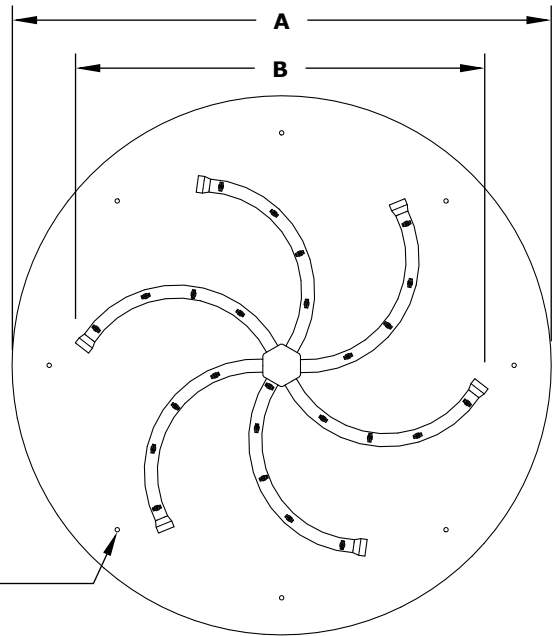

Includes: Pan, Burner, Electronic Valve,
 Pilot Igniter, 12V Transformer.

ROUND FLAT PAN & TRIPLE 'S' BULLET BURNER 110V ELECTRONIC IGNITION

ISOMETRIC VIEW

TOP VIEW

RIGHT SIDE VIEW

FRONT SIDE VIEW

BRASS SKU	STAINLESS STEEL SKU	A	B	INLET	BTU
OPT-BFP18RE110	OPT-BFP18RSSE110	18"	8"	1/2"	50,000
OPT-BFP182RE110	OPT-BFP182RSSE110	18"	12"	1/2"	75,000
OPT-BFP24RE110	OPT-BFP24RSSE110	24"	18"	1/2"	110,000
OPT-BFP30RE110	OPT-BFP30RSSE110	30"	24"	1/2"	145,000
OPT-BFP36RE110	OPT-BFP36RSSE110	36"	30"	3/4"	180,000
OPT-BFP48RE110	OPT-BFP48RSSE110	48"	36"	3/4"	220,000
OPT-BFP60RE110	OPT-BFP60RSSE110	60"	48"	3/4"	385,000

Pan Material: 304 Stainless Steel
 Burner Material: Brass / Stainless Steel
 Ignition Type: 110V Electronic Ignition

110V ELECTRONIC IGNITION
 ANSI Z21.97-(2017) / CSA 2.41-(2017)

Includes: Pan, Burner, Electronic Valve,
 Pilot Igniter

ROUND FLAT PAN & TRIPLE 'S' BULLET BURNER MATCH LIT

ISOMETRIC VIEW

Drain Holes

TOP VIEW

FRONT SIDE VIEW

SKU	A	B	INLET	BTU
OPT-BFP18R	18"	8"	1/2"	50,000
OPT-BFP182R	18"	12"	1/2"	75,000
OPT-BFP24R	24"	18"	1/2"	110,000
OPT-BFP30R	30"	24"	1/2"	145,000
OPT-BFP36R	36"	30"	3/4"	180,000
OPT-BFP48R	48"	36"	3/4"	220,000
OPT-BFP60R	60"	48"	3/4"	385,000