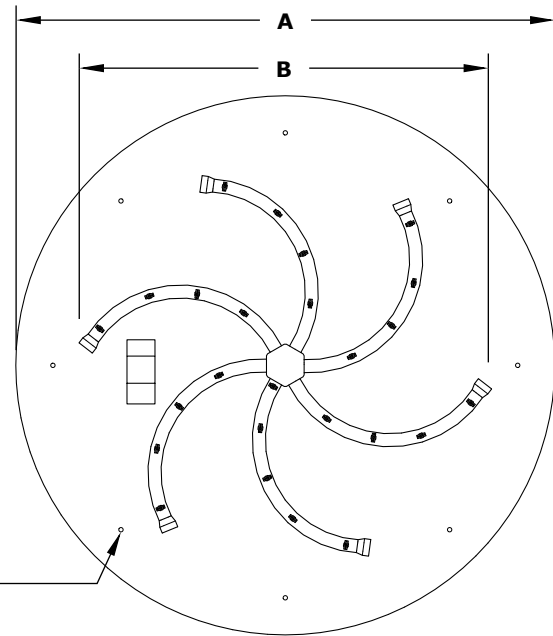

ROUND FLAT PAN & TRIPLE 'S' BULLET BURNER 12V ELECTRONIC IGNITION

ISOMETRIC VIEW

TOP VIEW

RIGHT SIDE VIEW

FRONT SIDE VIEW

BRASS SKU	STAINLESS STEEL SKU	A	B	INLET	BTU
OPT-BFP18RE12	OPT-BFP18RSSE12	18"	8"	1/2"	50,000
OPT-BFP182RE12	OPT-BFP182RSSE12	18"	12"	1/2"	75,000
OPT-BFP24RE12	OPT-BFP24RSSE12	24"	18"	1/2"	110,000
OPT-BFP30RE12	OPT-BFP30RSSE12	30"	24"	1/2"	145,000
OPT-BFP36RE12	OPT-BFP36RSSE12	36"	30"	3/4"	180,000
OPT-BFP48RE12	OPT-BFP48RSSE12	48"	36"	3/4"	220,000
OPT-BFP60RE12	OPT-BFP60RSSE12	60"	48"	3/4"	385,000

Pan Material: 304 Stainless Steel
 Burner Material: Brass / Stainless Steel
 Ignition Type: 12V Electronic Ignition
 (12V Transformer Included)

12V ELECTRONIC IGNITION

ANSI Z21.97-(2017) / CSA 2.41-(2017)

Includes: Pan, Burner, Electronic Valve,
 Pilot Igniter, 12V Transformer.

ROUND FLAT PAN & TRIPLE 'S' BULLET BURNER 110V ELECTRONIC IGNITION

ISOMETRIC VIEW

TOP VIEW

RIGHT SIDE VIEW

FRONT SIDE VIEW

BRASS SKU	STAINLESS STEEL SKU	A	B	INLET	BTU
OPT-BFP18RE110	OPT-BFP18RSSE110	18"	8"	1/2"	50,000
OPT-BFP182RE110	OPT-BFP182RSSE110	18"	12"	1/2"	75,000
OPT-BFP24RE110	OPT-BFP24RSSE110	24"	18"	1/2"	110,000
OPT-BFP30RE110	OPT-BFP30RSSE110	30"	24"	1/2"	145,000
OPT-BFP36RE110	OPT-BFP36RSSE110	36"	30"	3/4"	180,000
OPT-BFP48RE110	OPT-BFP48RSSE110	48"	36"	3/4"	220,000
OPT-BFP60RE110	OPT-BFP60RSSE110	60"	48"	3/4"	385,000

ROUND FLAT PAN & TRIPLE 'S' BULLET BURNER MATCH LIT

ISOMETRIC VIEW

Drain Holes

TOP VIEW

FRONT SIDE VIEW

SKU	A	B	INLET	BTU
OPT-BFP18R	18"	8"	1/2"	50,000
OPT-BFP182R	18"	12"	1/2"	75,000
OPT-BFP24R	24"	18"	1/2"	110,000
OPT-BFP30R	30"	24"	1/2"	145,000
OPT-BFP36R	36"	30"	3/4"	180,000
OPT-BFP48R	48"	36"	3/4"	220,000
OPT-BFP60R	60"	48"	3/4"	385,000