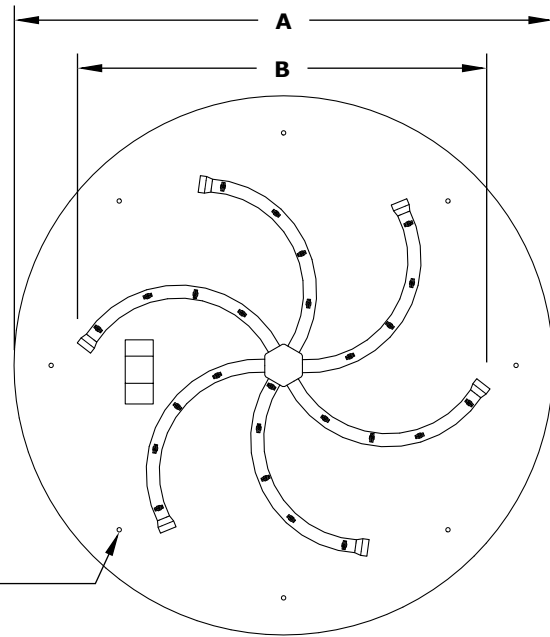

ROUND FLAT PAN & TRIPLE 'S' BULLET BURNER 12V ELECTRONIC IGNITION

ISOMETRIC VIEW

TOP VIEW

RIGHT SIDE VIEW

FRONT SIDE VIEW

BRASS SKU	STAINLESS STEEL SKU	A	B	INLET	BTU
OPT-BFP18RE12	OPT-BFP18RSSE12	18"	8"	1/2"	50,000
OPT-BFP182RE12	OPT-BFP182RSSE12	18"	12"	1/2"	75,000
OPT-BFP24RE12	OPT-BFP24RSSE12	24"	18"	1/2"	110,000
OPT-BFP30RE12	OPT-BFP30RSSE12	30"	24"	1/2"	145,000
OPT-BFP36RE12	OPT-BFP36RSSE12	36"	30"	3/4"	180,000
OPT-BFP48RE12	OPT-BFP48RSSE12	48"	36"	3/4"	220,000
OPT-BFP60RE12	OPT-BFP60RSSE12	60"	48"	3/4"	385,000

Pan Material: 304 Stainless Steel
 Burner Material: Brass / Stainless Steel
 Ignition Type: 12V Electronic Ignition
 (12V Transformer Included)

12V ELECTRONIC IGNITION

ANSI Z21.97-(2017) / CSA 2.41-(2017)

Includes: Pan, Burner, Electronic Valve,
 Pilot Igniter, 12V Transformer.

ROUND FLAT PAN & TRIPLE 'S' BULLET BURNER 110V ELECTRONIC IGNITION

ISOMETRIC VIEW

Drain Holes

TOP VIEW

RIGHT SIDE VIEW

FRONT SIDE VIEW

ROUND FLAT PAN & TRIPLE 'S' BULLET BURNER MATCH LIT

ISOMETRIC VIEW

TOP VIEW

FRONT SIDE VIEW

SKU	A	B	INLET	BTU
OPT-BFP18R	18"	8"	1/2"	50,000
OPT-BFP182R	18"	12"	1/2"	75,000
OPT-BFP24R	24"	18"	1/2"	110,000
OPT-BFP30R	30"	24"	1/2"	145,000
OPT-BFP36R	36"	30"	3/4"	180,000
OPT-BFP48R	48"	36"	3/4"	220,000
OPT-BFP60R	60"	48"	3/4"	385,000