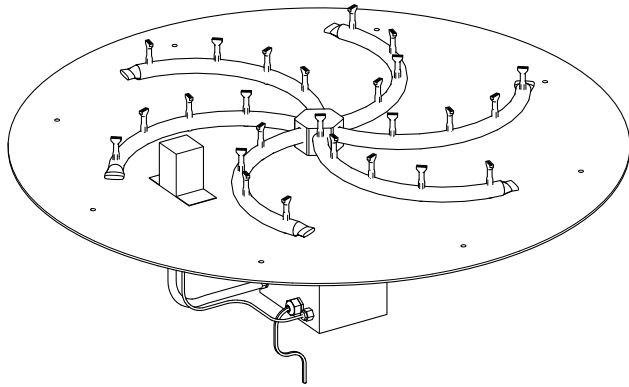

ROUND FLAT PAN & TRIPLE 'S' BULLET BURNER 12V ELECTRONIC IGNITION

ISOMETRIC VIEW

TOP VIEW

RIGHT SIDE VIEW

FRONT SIDE VIEW

BRASS SKU	STAINLESS STEEL SKU	A	B	INLET	BTU
OPT-BFP18RE12	OPT-BFP18RSSE12	18"	8"	1/2"	50,000
OPT-BFP182RE12	OPT-BFP182RSSE12	18"	12"	1/2"	75,000
OPT-BFP24RE12	OPT-BFP24RSSE12	24"	18"	1/2"	110,000
OPT-BFP30RE12	OPT-BFP30RSSE12	30"	24"	1/2"	145,000
OPT-BFP36RE12	OPT-BFP36RSSE12	36"	30"	3/4"	180,000
OPT-BFP48RE12	OPT-BFP48RSSE12	48"	36"	3/4"	220,000
OPT-BFP60RE12	OPT-BFP60RSSE12	60"	48"	3/4"	385,000

Pan Material: 304 Stainless Steel
 Burner Material: Brass / Stainless Steel
 Ignition Type: 12V Electronic Ignition
 (12V Transformer Included)

12V ELECTRONIC IGNITION

ANSI Z21.97-(2017) / CSA 2.41-(2017)

Includes: Pan, Burner, Electronic Valve,
 Pilot Igniter, 12V Transformer.

ROUND FLAT PAN & TRIPLE 'S' BULLET BURNER 110V ELECTRONIC IGNITION

ISOMETRIC VIEW

Drain Holes

TOP VIEW

RIGHT SIDE VIEW

FRONT SIDE VIEW

ROUND FLAT PAN & TRIPLE 'S' BULLET BURNER MATCH LIT

ISOMETRIC VIEW

TOP VIEW

FRONT SIDE VIEW

SKU	A	B	INLET	BTU
OPT-BFP18R	18"	8"	1/2"	50,000
OPT-BFP182R	18"	12"	1/2"	75,000
OPT-BFP24R	24"	18"	1/2"	110,000
OPT-BFP30R	30"	24"	1/2"	145,000
OPT-BFP36R	36"	30"	3/4"	180,000
OPT-BFP48R	48"	36"	3/4"	220,000
OPT-BFP60R	60"	48"	3/4"	385,000