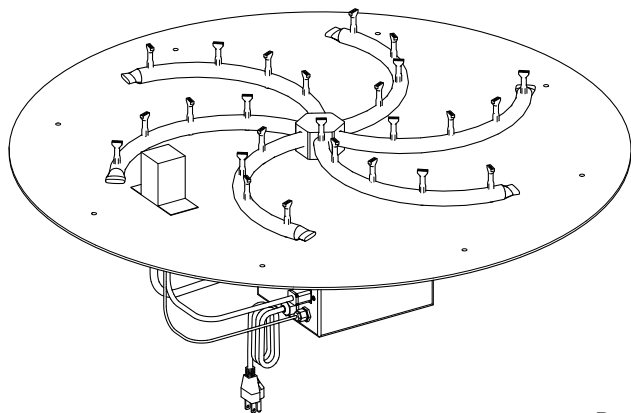

ROUND FLAT PAN & TRIPLE 'S' BULLET BURNER 12V ELECTRONIC IGNITION

ISOMETRIC VIEW

TOP VIEW

RIGHT SIDE VIEW

FRONT SIDE VIEW

BRASS SKU	STAINLESS STEEL SKU	A	B	INLET	BTU
OPT-BFP18RE12	OPT-BFP18RSSE12	18"	8"	1/2"	50,000
OPT-BFP182RE12	OPT-BFP182RSSE12	18"	12"	1/2"	75,000
OPT-BFP24RE12	OPT-BFP24RSSE12	24"	18"	1/2"	110,000
OPT-BFP30RE12	OPT-BFP30RSSE12	30"	24"	1/2"	145,000
OPT-BFP36RE12	OPT-BFP36RSSE12	36"	30"	3/4"	180,000
OPT-BFP48RE12	OPT-BFP48RSSE12	48"	36"	3/4"	220,000
OPT-BFP60RE12	OPT-BFP60RSSE12	60"	48"	3/4"	385,000

Pan Material: 304 Stainless Steel
 Burner Material: Brass / Stainless Steel
 Ignition Type: 12V Electronic Ignition
 (12V Transformer Included)

12V ELECTRONIC IGNITION

ANSI Z21.97-(2017) / CSA 2.41-(2017)

Includes: Pan, Burner, Electronic Valve,
 Pilot Igniter, 12V Transformer.

ROUND FLAT PAN & TRIPLE 'S' BULLET BURNER 110V ELECTRONIC IGNITION

ISOMETRIC VIEW

Drain Holes

TOP VIEW

RIGHT SIDE VIEW

FRONT SIDE VIEW

ROUND FLAT PAN & TRIPLE 'S' BULLET BURNER MATCH LIT

ISOMETRIC VIEW

TOP VIEW

FRONT SIDE VIEW

SKU	A	B	INLET	BTU
OPT-BFP18R	18"	8"	1/2"	50,000
OPT-BFP182R	18"	12"	1/2"	75,000
OPT-BFP24R	24"	18"	1/2"	110,000
OPT-BFP30R	30"	24"	1/2"	145,000
OPT-BFP36R	36"	30"	3/4"	180,000
OPT-BFP48R	48"	36"	3/4"	220,000
OPT-BFP60R	60"	48"	3/4"	385,000