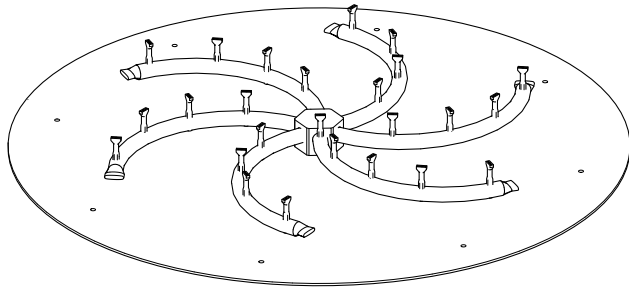

Includes: Pan, Burner, Electronic Valve,
 Pilot Igniter, 12V Transformer.

ROUND FLAT PAN & TRIPLE 'S' BULLET BURNER 110V ELECTRONIC IGNITION

ISOMETRIC VIEW

Drain Holes

TOP VIEW

RIGHT SIDE VIEW

FRONT SIDE VIEW

BRASS SKU	STAINLESS STEEL SKU	A	B	INLET	BTU
OPT-BFP18RE110	OPT-BFP18RSSE110	18"	8"	1/2"	50,000
OPT-BFP182RE110	OPT-BFP182RSSE110	18"	12"	1/2"	75,000
OPT-BFP24RE110	OPT-BFP24RSSE110	24"	18"	1/2"	110,000
OPT-BFP30RE110	OPT-BFP30RSSE110	30"	24"	1/2"	145,000
OPT-BFP36RE110	OPT-BFP36RSSE110	36"	30"	3/4"	180,000
OPT-BFP48RE110	OPT-BFP48RSSE110	48"	36"	3/4"	220,000
OPT-BFP60RE110	OPT-BFP60RSSE110	60"	48"	3/4"	385,000

ROUND FLAT PAN & TRIPLE 'S' BULLET BURNER MATCH LIT

ISOMETRIC VIEW

TOP VIEW

FRONT SIDE VIEW

SKU	A	B	INLET	BTU
OPT-BFP18R	18"	8"	1/2"	50,000
OPT-BFP182R	18"	12"	1/2"	75,000
OPT-BFP24R	24"	18"	1/2"	110,000
OPT-BFP30R	30"	24"	1/2"	145,000
OPT-BFP36R	36"	30"	3/4"	180,000
OPT-BFP48R	48"	36"	3/4"	220,000
OPT-BFP60R	60"	48"	3/4"	385,000