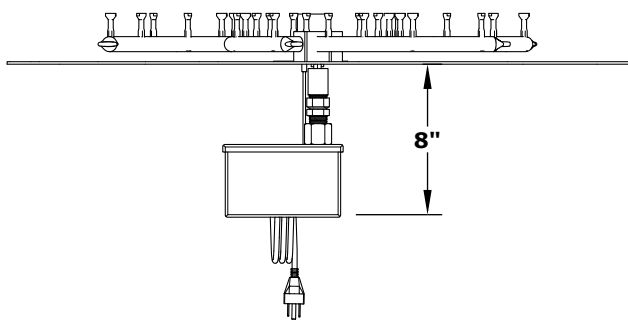

Includes: Pan, Burner, Electronic Valve,
 Pilot Igniter, 12V Transformer.

ROUND FLAT PAN & TRIPLE 'S' BULLET BURNER 110V ELECTRONIC IGNITION

ISOMETRIC VIEW

Drain Holes

TOP VIEW

RIGHT SIDE VIEW

FRONT SIDE VIEW

BRASS SKU	STAINLESS STEEL SKU	A	B	INLET	BTU
OPT-BFP18RE110	OPT-BFP18RSSE110	18"	8"	1/2"	50,000
OPT-BFP182RE110	OPT-BFP182RSSE110	18"	12"	1/2"	75,000
OPT-BFP24RE110	OPT-BFP24RSSE110	24"	18"	1/2"	110,000
OPT-BFP30RE110	OPT-BFP30RSSE110	30"	24"	1/2"	145,000
OPT-BFP36RE110	OPT-BFP36RSSE110	36"	30"	3/4"	180,000
OPT-BFP48RE110	OPT-BFP48RSSE110	48"	36"	3/4"	220,000
OPT-BFP60RE110	OPT-BFP60RSSE110	60"	48"	3/4"	385,000

ROUND FLAT PAN & TRIPLE 'S' BULLET BURNER MATCH LIT

ISOMETRIC VIEW

TOP VIEW

FRONT SIDE VIEW

SKU	A	B	INLET	BTU
OPT-BFP18R	18"	8"	1/2"	50,000
OPT-BFP182R	18"	12"	1/2"	75,000
OPT-BFP24R	24"	18"	1/2"	110,000
OPT-BFP30R	30"	24"	1/2"	145,000
OPT-BFP36R	36"	30"	3/4"	180,000
OPT-BFP48R	48"	36"	3/4"	220,000
OPT-BFP60R	60"	48"	3/4"	385,000