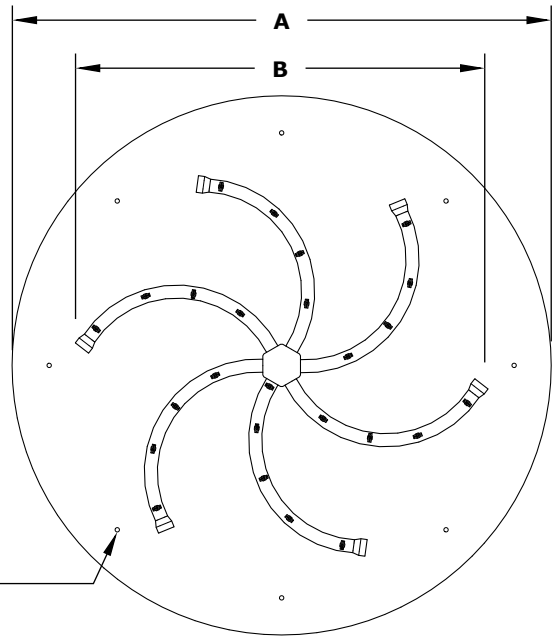

Includes: Pan, Burner, Electronic Valve,
 Pilot Igniter, 12V Transformer.

ROUND FLAT PAN & TRIPLE 'S' BULLET BURNER 110V ELECTRONIC IGNITION

ISOMETRIC VIEW

Drain Holes

TOP VIEW

RIGHT SIDE VIEW

FRONT SIDE VIEW

BRASS SKU	STAINLESS STEEL SKU	A	B	INLET	BTU
OPT-BFP18RE110	OPT-BFP18RSSE110	18"	8"	1/2"	50,000
OPT-BFP182RE110	OPT-BFP182RSSE110	18"	12"	1/2"	75,000
OPT-BFP24RE110	OPT-BFP24RSSE110	24"	18"	1/2"	110,000
OPT-BFP30RE110	OPT-BFP30RSSE110	30"	24"	1/2"	145,000
OPT-BFP36RE110	OPT-BFP36RSSE110	36"	30"	3/4"	180,000
OPT-BFP48RE110	OPT-BFP48RSSE110	48"	36"	3/4"	220,000
OPT-BFP60RE110	OPT-BFP60RSSE110	60"	48"	3/4"	385,000

ROUND FLAT PAN & TRIPLE 'S' BULLET BURNER MATCH LIT

ISOMETRIC VIEW

TOP VIEW

FRONT SIDE VIEW

SKU	A	B	INLET	BTU
OPT-BFP18R	18"	8"	1/2"	50,000
OPT-BFP182R	18"	12"	1/2"	75,000
OPT-BFP24R	24"	18"	1/2"	110,000
OPT-BFP30R	30"	24"	1/2"	145,000
OPT-BFP36R	36"	30"	3/4"	180,000
OPT-BFP48R	48"	36"	3/4"	220,000
OPT-BFP60R	60"	48"	3/4"	385,000