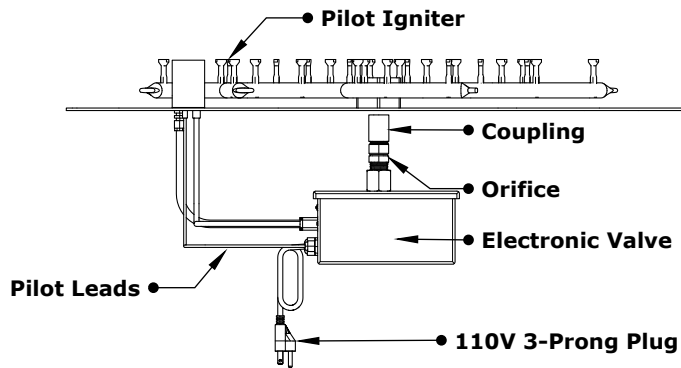

Includes: Pan, Burner, Electronic Valve,
 Pilot Igniter, 12V Transformer.

ROUND FLAT PAN & TRIPLE 'S' BULLET BURNER 110V ELECTRONIC IGNITION

ISOMETRIC VIEW

Drain Holes

TOP VIEW

RIGHT SIDE VIEW

FRONT SIDE VIEW

BRASS SKU	STAINLESS STEEL SKU	A	B	INLET	BTU
OPT-BFP18RE110	OPT-BFP18RSSE110	18"	8"	1/2"	50,000
OPT-BFP182RE110	OPT-BFP182RSSE110	18"	12"	1/2"	75,000
OPT-BFP24RE110	OPT-BFP24RSSE110	24"	18"	1/2"	110,000
OPT-BFP30RE110	OPT-BFP30RSSE110	30"	24"	1/2"	145,000
OPT-BFP36RE110	OPT-BFP36RSSE110	36"	30"	3/4"	180,000
OPT-BFP48RE110	OPT-BFP48RSSE110	48"	36"	3/4"	220,000
OPT-BFP60RE110	OPT-BFP60RSSE110	60"	48"	3/4"	385,000