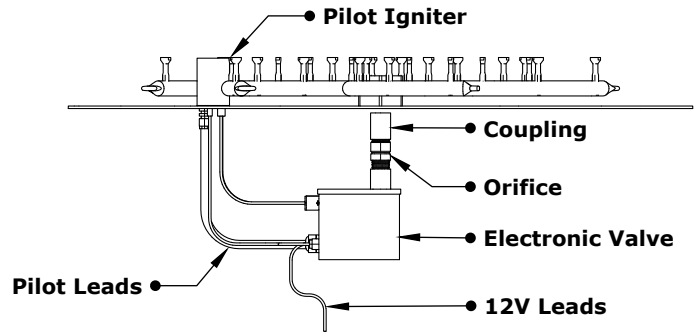

ROUND FLAT PAN & TRIPLE 'S' BULLET BURNER 12V ELECTRONIC IGNITION

ISOMETRIC VIEW

TOP VIEW

RIGHT SIDE VIEW

FRONT SIDE VIEW

BRASS SKU	STAINLESS STEEL SKU	A	B	INLET	BTU
OPT-BFP18RE12	OPT-BFP18RSSE12	18"	8"	1/2"	50,000
OPT-BFP182RE12	OPT-BFP182RSSE12	18"	12"	1/2"	75,000
OPT-BFP24RE12	OPT-BFP24RSSE12	24"	18"	1/2"	110,000
OPT-BFP30RE12	OPT-BFP30RSSE12	30"	24"	1/2"	145,000
OPT-BFP36RE12	OPT-BFP36RSSE12	36"	30"	3/4"	180,000
OPT-BFP48RE12	OPT-BFP48RSSE12	48"	36"	3/4"	220,000
OPT-BFP60RE12	OPT-BFP60RSSE12	60"	48"	3/4"	385,000

Pan Material: 304 Stainless Steel
 Burner Material: Brass / Stainless Steel
 Ignition Type: 12V Electronic Ignition
 (12V Transformer Included)

12V ELECTRONIC IGNITION

ANSI Z21.97-(2017) / CSA 2.41-(2017)

Includes: Pan, Burner, Electronic Valve,
 Pilot Igniter, 12V Transformer.

ROUND FLAT PAN & TRIPLE 'S' BULLET BURNER 110V ELECTRONIC IGNITION

ISOMETRIC VIEW

Drain Holes

TOP VIEW

RIGHT SIDE VIEW

FRONT SIDE VIEW

Pan Material: 304 Stainless Steel
 Burner Material: Brass / Stainless Steel
 Ignition Type: 110V Electronic Ignition

110V ELECTRONIC IGNITION
 ANSI Z21.97-(2017) / CSA 2.41-(2017)

Includes: Pan, Burner, Electronic Valve,
 Pilot Igniter