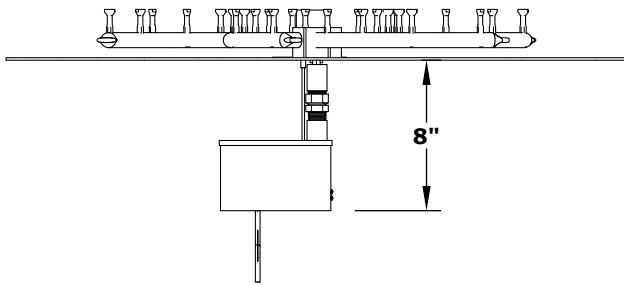

ROUND FLAT PAN & TRIPLE 'S' BULLET BURNER 12V ELECTRONIC IGNITION

ISOMETRIC VIEW

TOP VIEW

RIGHT SIDE VIEW

FRONT SIDE VIEW

BRASS SKU	STAINLESS STEEL SKU	A	B	INLET	BTU
OPT-BFP18RE12	OPT-BFP18RSSE12	18"	8"	1/2"	50,000
OPT-BFP182RE12	OPT-BFP182RSSE12	18"	12"	1/2"	75,000
OPT-BFP24RE12	OPT-BFP24RSSE12	24"	18"	1/2"	110,000
OPT-BFP30RE12	OPT-BFP30RSSE12	30"	24"	1/2"	145,000
OPT-BFP36RE12	OPT-BFP36RSSE12	36"	30"	3/4"	180,000
OPT-BFP48RE12	OPT-BFP48RSSE12	48"	36"	3/4"	220,000
OPT-BFP60RE12	OPT-BFP60RSSE12	60"	48"	3/4"	385,000

ROUND FLAT PAN & TRIPLE 'S' BULLET BURNER MATCH LIT

ISOMETRIC VIEW

TOP VIEW

FRONT SIDE VIEW

SKU	A	B	INLET	BTU
OPT-BFP18R	18"	8"	1/2"	50,000
OPT-BFP182R	18"	12"	1/2"	75,000
OPT-BFP24R	24"	18"	1/2"	110,000
OPT-BFP30R	30"	24"	1/2"	145,000
OPT-BFP36R	36"	30"	3/4"	180,000
OPT-BFP48R	48"	36"	3/4"	220,000
OPT-BFP60R	60"	48"	3/4"	385,000