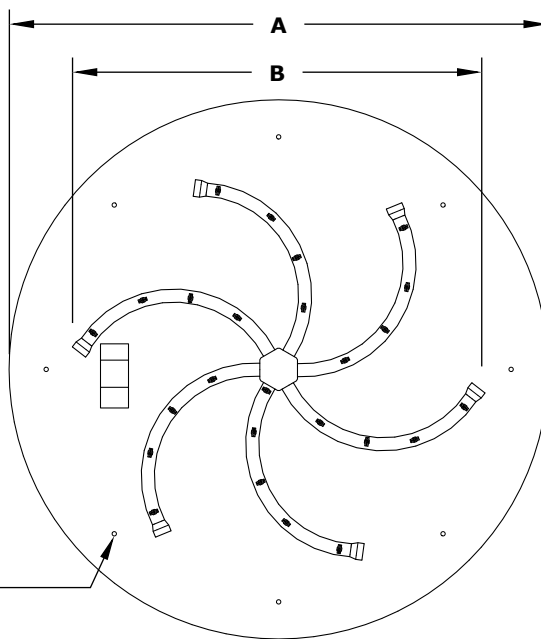

ROUND FLAT PAN & TRIPLE 'S' BULLET BURNER 12V ELECTRONIC IGNITION

ISOMETRIC VIEW

TOP VIEW

RIGHT SIDE VIEW

FRONT SIDE VIEW

BRASS SKU	STAINLESS STEEL SKU	A	B	INLET	BTU
OPT-BFP18RE12	OPT-BFP18RSSE12	18"	8"	1/2"	50,000
OPT-BFP182RE12	OPT-BFP182RSSE12	18"	12"	1/2"	75,000
OPT-BFP24RE12	OPT-BFP24RSSE12	24"	18"	1/2"	110,000
OPT-BFP30RE12	OPT-BFP30RSSE12	30"	24"	1/2"	145,000
OPT-BFP36RE12	OPT-BFP36RSSE12	36"	30"	3/4"	180,000
OPT-BFP48RE12	OPT-BFP48RSSE12	48"	36"	3/4"	220,000
OPT-BFP60RE12	OPT-BFP60RSSE12	60"	48"	3/4"	385,000

Pan Material: 304 Stainless Steel
 Burner Material: Brass / Stainless Steel
 Ignition Type: 12V Electronic Ignition
 (12V Transformer Included)

12V ELECTRONIC IGNITION

ANSI Z21.97-(2017) / CSA 2.41-(2017)

Includes: Pan, Burner, Electronic Valve,
 Pilot Igniter, 12V Transformer.

ROUND FLAT PAN & TRIPLE 'S' BULLET BURNER 110V ELECTRONIC IGNITION

ISOMETRIC VIEW

Drain Holes

TOP VIEW

RIGHT SIDE VIEW

FRONT SIDE VIEW

ROUND FLAT PAN & TRIPLE 'S' BULLET BURNER MATCH LIT

ISOMETRIC VIEW

TOP VIEW

FRONT SIDE VIEW

SKU	A	B	INLET	BTU
OPT-BFP18R	18"	8"	1/2"	50,000
OPT-BFP182R	18"	12"	1/2"	75,000
OPT-BFP24R	24"	18"	1/2"	110,000
OPT-BFP30R	30"	24"	1/2"	145,000
OPT-BFP36R	36"	30"	3/4"	180,000
OPT-BFP48R	48"	36"	3/4"	220,000
OPT-BFP60R	60"	48"	3/4"	385,000