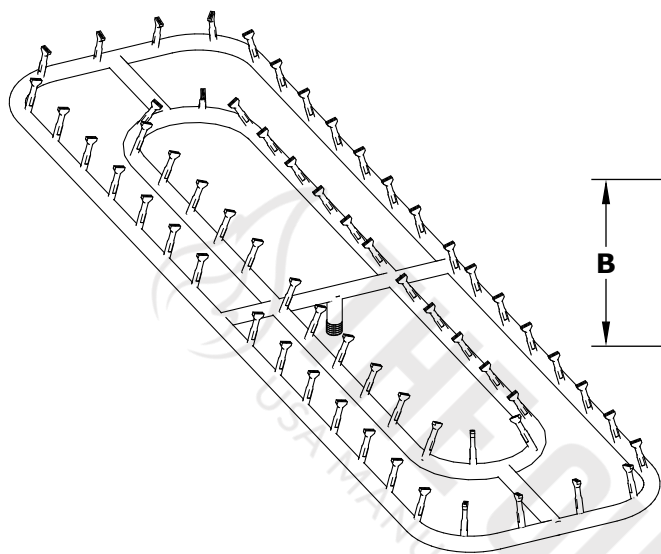

DOUBLE RECTANGLE STAINLESS STEEL BULLET BURNER

ISOMETRIC VIEW

TOP VIEW

RIGHT SIDE VIEW

FRONT SIDE VIEW

SKU	A	B	C	BTU
OPT-BDRTSS1812	18"	12"	0.5"	190,000
OPT-BDRTSS2412	24"	12"	0.5"	240,000
OPT-BDRTSS3012	30"	12"	0.5"	290,000
OPT-BDRTSS3612	36"	12"	0.75"	340,000
OPT-BDRTSS4812	48"	12"	0.75"	440,000
OPT-BDRTSS6012	60" (M)	12"	0.75"	540,000
OPT-BDRTSS7212	72" (M)	12"	0.75"	640,000

M = Manifold

Burner Material:
304 Stainless Steel / High Quality Brass

Drawn By	Murguia M.
Date Created	August 12, 2021