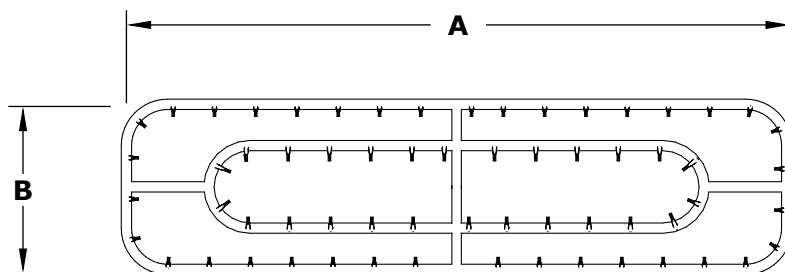

DOUBLE RECTANGLE STAINLESS STEEL BULLET BURNER

ISOMETRIC VIEW

TOP VIEW

RIGHT SIDE VIEW

FRONT SIDE VIEW

SKU	A	B	C	BTU
OPT-BDRTSS1812	18"	12"	0.5"	190,000
OPT-BDRTSS2412	24"	12"	0.5"	240,000
OPT-BDRTSS3012	30"	12"	0.5"	290,000
OPT-BDRTSS3612	36"	12"	0.75"	340,000
OPT-BDRTSS4812	48"	12"	0.75"	440,000
OPT-BDRTSS6012	60" (M)	12"	0.75"	540,000
OPT-BDRTSS7212	72" (M)	12"	0.75"	640,000

M = Manifold

Burner Material:
304 Stainless Steel / High Quality Brass

Drawn By	Murguia M.
Date Created	August 12, 2021