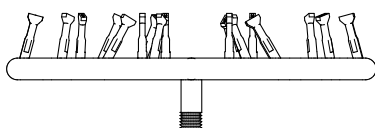

DOUBLE RECTANGLE STAINLESS STEEL BULLET BURNER

ISOMETRIC VIEW

TOP VIEW

RIGHT SIDE VIEW

FRONT SIDE VIEW

SKU	A	B	C	BTU
OPT-BDRTSS1812	18"	12"	0.5"	190,000
OPT-BDRTSS2412	24"	12"	0.5"	240,000
OPT-BDRTSS3012	30"	12"	0.5"	290,000
OPT-BDRTSS3612	36"	12"	0.75"	340,000
OPT-BDRTSS4812	48"	12"	0.75"	440,000
OPT-BDRTSS6012	60" (M)	12"	0.75"	540,000
OPT-BDRTSS7212	72" (M)	12"	0.75"	640,000

M = Manifold

Burner Material:
304 Stainless Steel / High Quality Brass

Drawn By	Murguia M.
Date Created	August 12, 2021