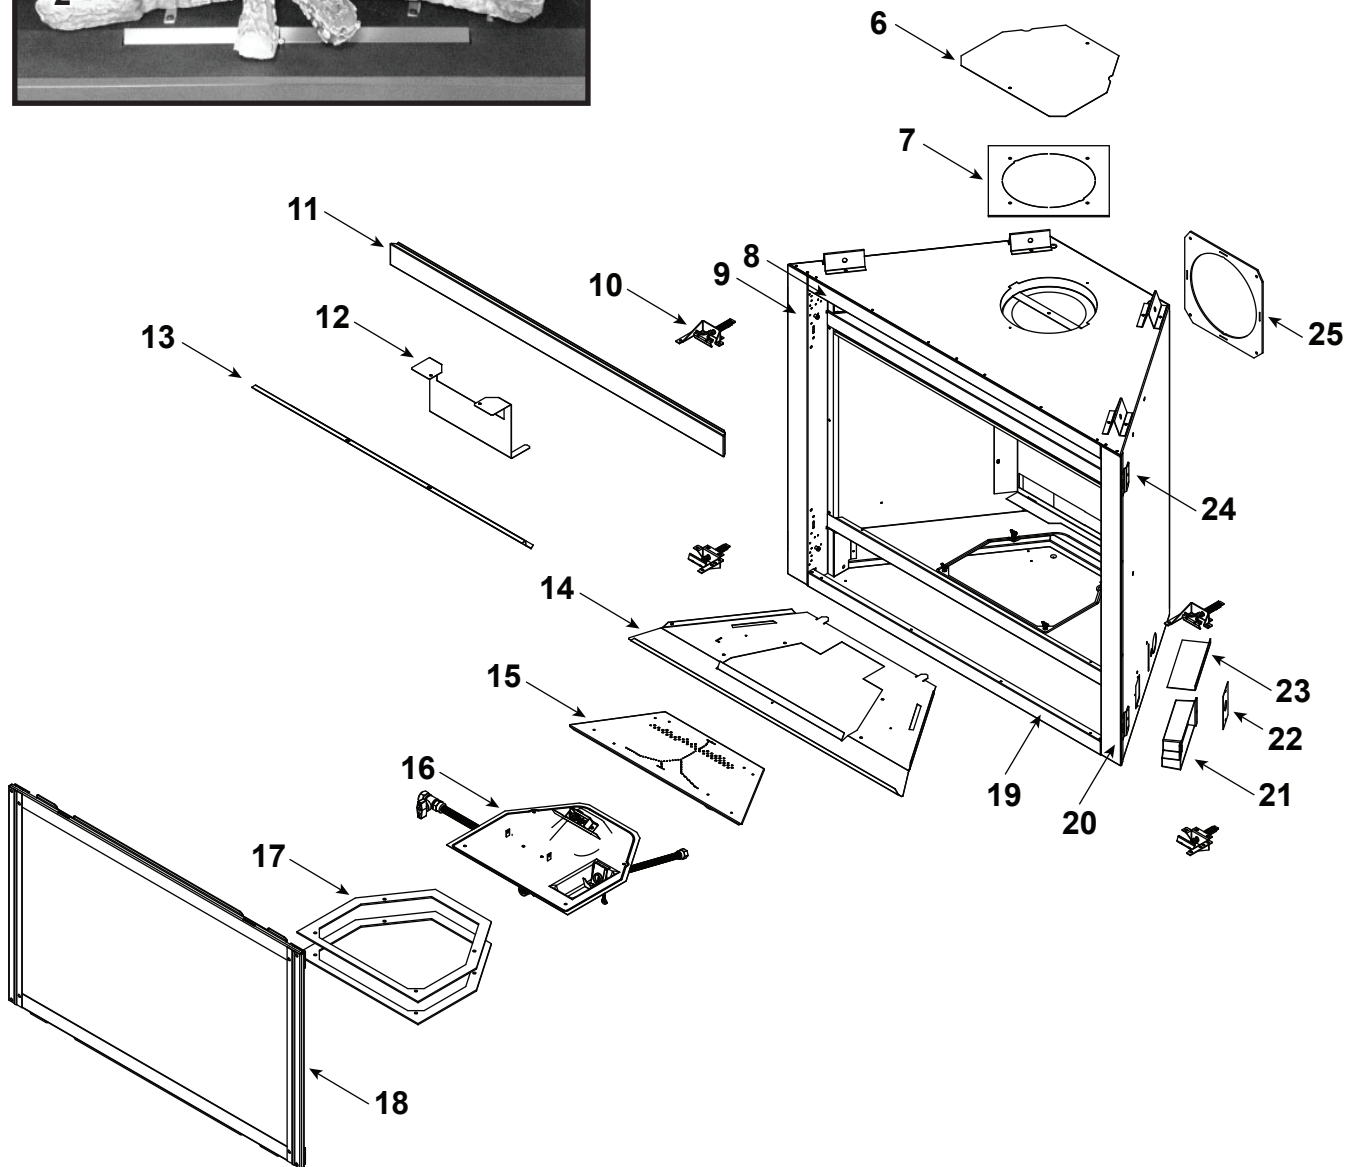

**Log Set Assembly**

Part number list on following page.

IMPORTANT: THIS IS DATED INFORMATION. Parts must be ordered from a dealer or distributor. **Hearth and Home Technologies does not sell directly to consumers.** Provide model number and serial number when requesting service parts from your dealer or distributor.

**Stocked  
at Depot**

ITEM	DESCRIPTION	COMMENTS	PART NUMBER	
	Log Set Assembly		SRV2381-070	Y
1	Rear Log		SRV2380-071	
2	Front Left Log		SRV2381-072	
3	Front Right Log		SRV2381-073	
4	Top Log		SRV2380-074	
5	Middle Log		SRV2380-075	
6	Intake Cover Plate		2166-450	
7	Intake Cover Gasket		4031-239	
8	Not replaceable must order overlay (CUST4018-001)		4055-195	
9			4055-133	
10	Glass Latch Assembly	Qty 4 req	2382-400	Y
11	Dry Wall Lip		4031-206	
12	Exhaust Baffle		2382-129	
13	Glass Shield		4031-218	
14	Hearth Pan		2381-111	
15	Burner Assembly		2381-007	Y
16	Valve Assembly		<b>Refer to Valve page</b>	
17	Gasket, Valve Plate	Qty 2 req	4055-135	
18	Glass Frame Assembly		GLA2381-018	Y
19	Not replaceable must order overlay (CUST4018-001)		4055-195	
20			4055-133	
21	Junction box	Pre LC5475379	SRV4021-013	Y
		Post LC5475379	SRV2326-013	Y
22	Cover Plate		SRV4031-222	
23	Shield Junction Box	Pre LC5475379	4031-193	
24	Nailing Flange	Qty 4 req	SRV4044-161	
25	Back Gasket		SRV4000-225	
	Touch-up Paint, Interior	Pre LC5475379	SRV4021-110	
		Post LC5475379	TUPB-12	
	Touch-up Paint, Exterior		TUPB-12	
	Battery Pack		SRV593-594	Y
	Thumb Screws	Pkg of 25	4021-558/25	Y
	Lava Rock Bag Assembly		4040-094	
	Lava Rock, 3 Lbs		4021-297	
	Mineral Wool		SRV14333	