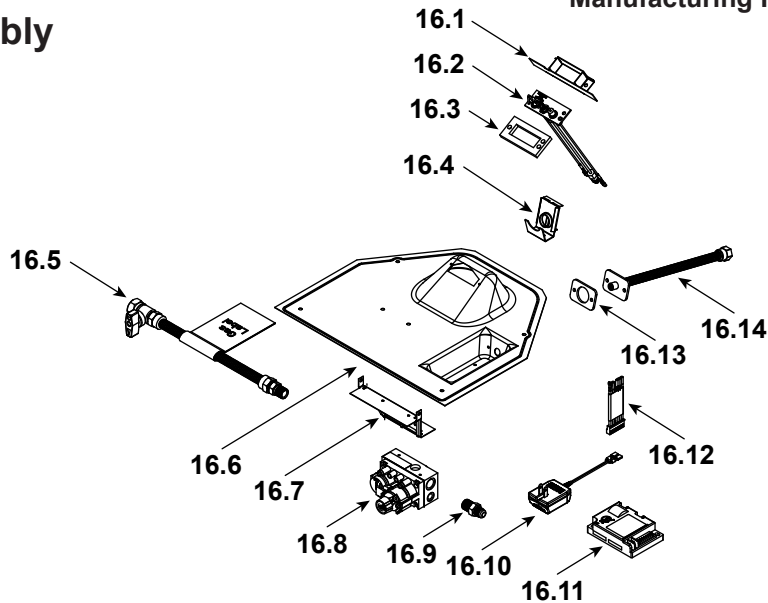

**Log Set Assembly**

Part number list on following page.

IMPORTANT: THIS IS DATED INFORMATION. Parts must be ordered from a dealer or distributor. **Hearth and Home Technologies does not sell directly to consumers.** Provide model number and serial number when requesting service parts from your dealer or distributor.

**Stocked  
at Depot**

ITEM	DESCRIPTION	COMMENTS	PART NUMBER	
	Log Set Assembly		SRV2381-070	Y
1	Rear Log		SRV2380-071	
2	Front Left Log		SRV2381-072	
3	Front Right Log		SRV2381-073	
4	Top Log		SRV2380-074	
5	Middle Log		SRV2380-075	
6	Intake Cover Plate		2166-450	
7	Intake Cover Gasket		4031-239	
8	Not replaceable must order overlay (CUST4018-001)		4055-195	
9			4055-133	
10	Glass Latch Assembly	Qty 4 req	2382-400	Y
11	Dry Wall Lip		4031-206	
12	Exhaust Baffle		2382-129	
13	Glass Shield		4031-218	
14	Hearth Pan		2381-111	
15	Burner Assembly		2381-007	Y
16	Valve Assembly		<b>Refer to Valve page</b>	
17	Gasket, Valve Plate	Qty 2 req	4055-135	
18	Glass Frame Assembly		GLA2381-018	Y
19	Not replaceable must order overlay (CUST4018-001)		4055-195	
20			4055-133	
21	Junction box	Pre LC5475379	SRV4021-013	Y
		Post LC5475379	SRV2326-013	Y
22	Cover Plate		SRV4031-222	
23	Shield Junction Box	Pre LC5475379	4031-193	
24	Nailing Flange	Qty 4 req	SRV4044-161	
25	Back Gasket		SRV4000-225	
	Touch-up Paint, Interior	Pre LC5475379	SRV4021-110	
		Post LC5475379	TUPB-12	
	Touch-up Paint, Exterior		TUPB-12	
	Battery Pack		SRV593-594	Y
	Thumb Screws	Pkg of 25	4021-558/25	Y
	Lava Rock Bag Assembly		4040-094	
	Lava Rock, 3 Lbs		4021-297	
	Mineral Wool		SRV14333	

Additional service part numbers appear on following page.

**#16 Valve Assembly**

IMPORTANT: THIS IS DATED INFORMATION. Parts must be ordered from a dealer or distributor. **Hearth and Home Technologies does not sell directly to consumers.** Provide model number and serial number when requesting service parts from your dealer or distributor.