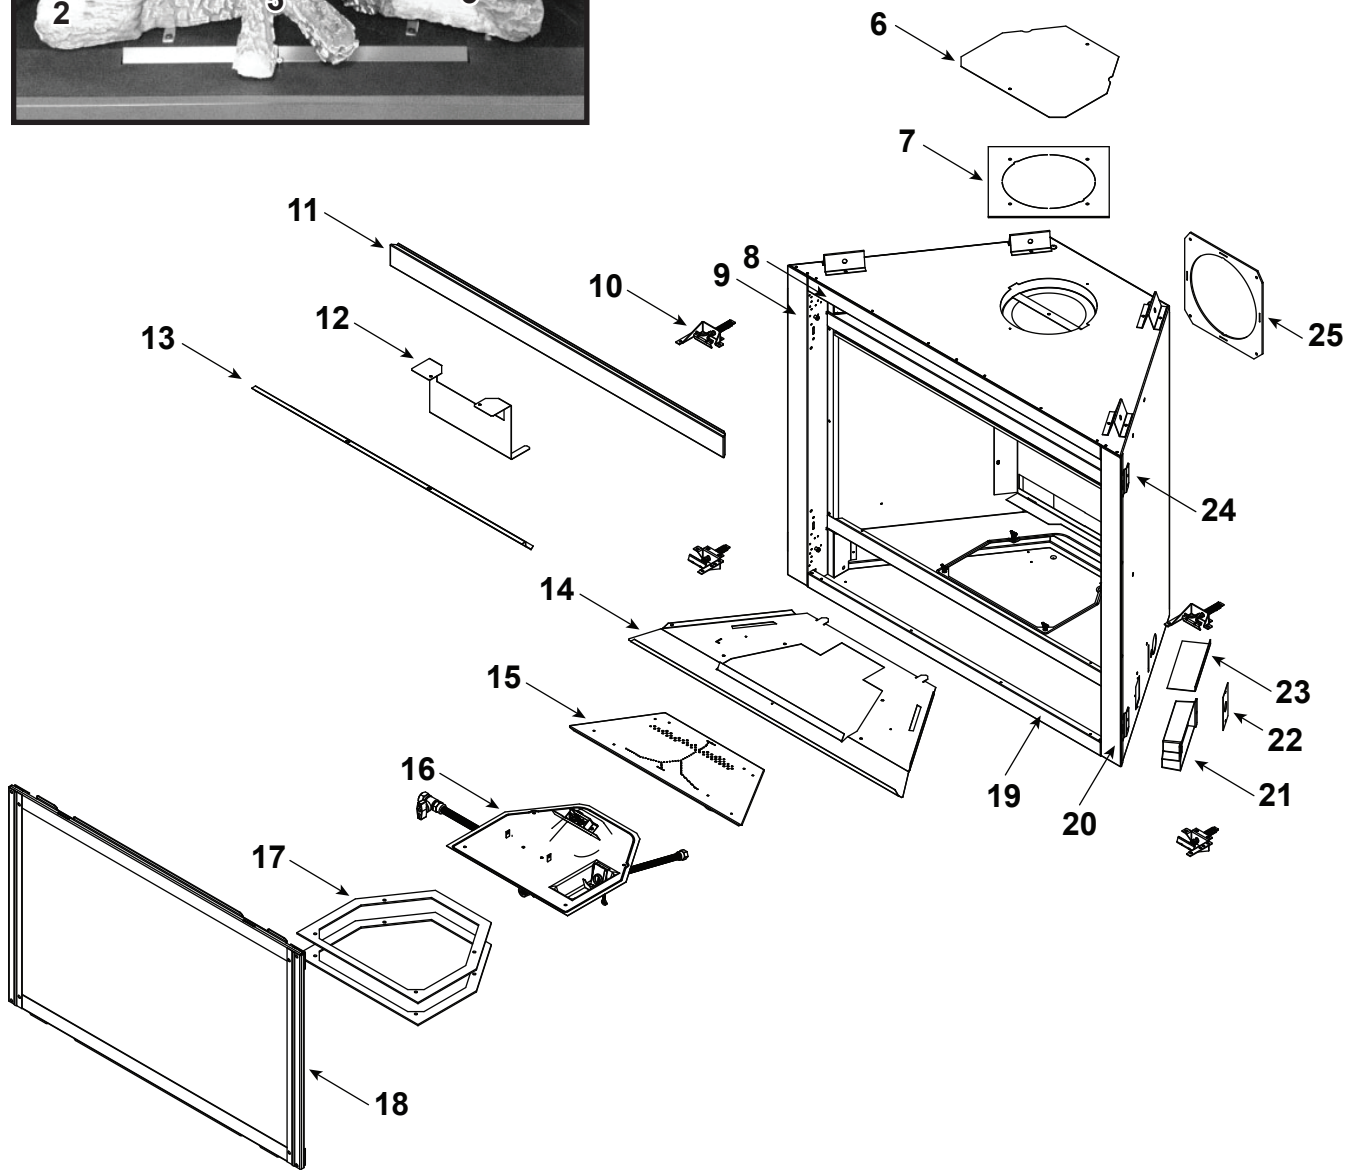

### Log Set Assembly

Part number list on following page.

IMPORTANT: THIS IS DATED INFORMATION. Parts must be ordered from a dealer or distributor. **Hearth and Home Technologies does not sell directly to consumers.** Provide model number and serial number when requesting service parts from your dealer or distributor.

**Stocked  
at Depot**

ITEM	DESCRIPTION	COMMENTS	PART NUMBER	
	Log Set Assembly		SRV2380-070	Y
1	Rear Log		SRV2380-071	
2	Front Left Log		SRV2380-072	
3	Front Right Log		SRV2380-073	
4	Top Log		SRV2380-074	
5	Middle Log		SRV2380-075	
6	Intake Cover Plate		2166-450	
7	Intake Cover Gasket		4031-239	
8	Not replaceable must order overlay (CUST4018-001)		4055-194	
9			4055-133	
10	Glass Latch Assembly	Qty 4 req	2382-400	Y
11	Dry Wall Lip		4031-205	
12	Exhaust Baffle		2382-129	
13	Glass Shield		4031-217	
14	Hearth Pan		2380-111	
15	Burner Assembly		2380-007	Y
16	Valve Assembly		<b>Refer to valve page</b>	
17	Gasket, Valve Plate	Qty 2 req	4055-135	
18	Glass Frame Assembly		GLA2380-018	Y
19	Not replaceable must order overlay (CUST4018-001)		4055-194	
20			4055-133	
21	Junction box	Pre LC5475379	SRV4021-013	Y
		Post LC5475379	SRV2326-013	Y
22	Cover Plate		SRV4031-222	
23	Shield Junction Box	Pre LC5475379	4031-193	
24	Nailing Flange	Qty 4 req	SRV4044-161	
25	Back Gasket		SRV4000-225	
	Touch-up Paint, Interior	Pre LC5475379	SRV4021-110	
		Post LC5475379	TUPB-12	
	Touch-up Paint, Exterior		TUPB-12	
	Battery Pack		SRV593-594	Y
	Thumb Screws	Pkg of 25	4021-558/25	Y
	Lava Rock Bag Assembly		4040-094	
	Lava Rock, 3 Lbs		4021-297	
	Mineral Wool		SRV14333	