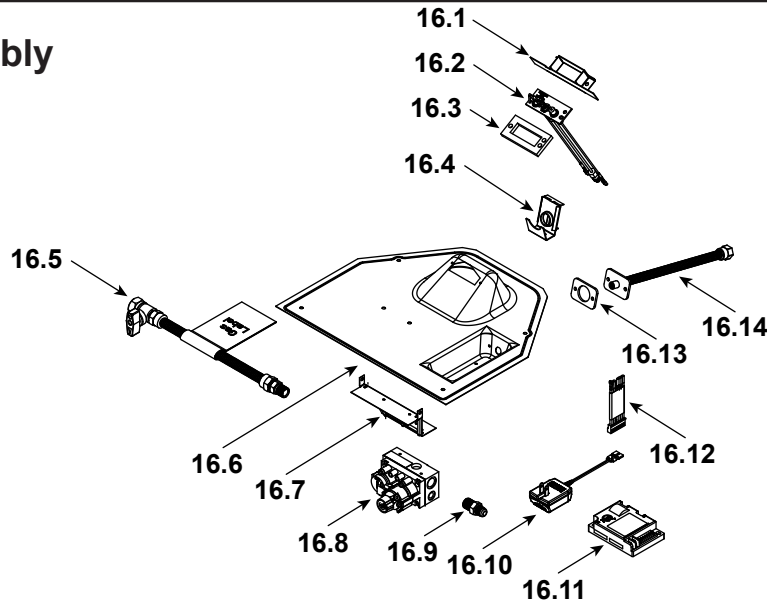

#16 Valve Assembly

IMPORTANT: THIS IS DATED INFORMATION. Parts must be ordered from a dealer or distributor. **Hearth and Home Technologies does not sell directly to consumers.** Provide model number and serial number when requesting service parts from your dealer or distributor.

Stocked at Depot

ITEM	DESCRIPTION	COMMENTS	PART NUMBER	
16.1	Pilot Shield		2382-131	
16.2	Pilot Assembly NG		SRV2090-012	Y
	Pilot Assembly Propane		2090-013	Y
16.3	Gasket, Pilot Assembly		4021-042	
16.4	Air Shutter Assembly		SRV4055-202	Y
16.5	Flex Ball Valve Assembly		SRV302-320	Y
16.6	Seal Plate Assembly		2382-584	
16.7	Valve Bracket		4055-205	
16.8	Valve NG		750-500	Y
	Valve Propane		2155-501	Y
16.9	Brass Fitting	Pkg of 5	303-315/5	Y
16.10	3 Volt Transformer		SRV593-593	Y
16.11	Module		SRV593-592	Y
16.12	Module Wire Assembly		SRV593-590	Y
16.13	Gasket, Bulkhead		4021-429	
16.14	Bulkhead, Flexible		4021-512	Y
	Wire Assembly , Wall Switch		SRV2118-170	Y
	Orifice NG (.083)		4021-435	Y
	Orifice Propane (1.25mmC)		582-8125	Y
	Conversion Kit NG		DCKVN-Novus	Y
	Conversion Kit Propane		DCKVP-Novus	Y
	Pilot Orifice NG		SRV593-528	Y
	Pilot Orifice Propane		SRV593-527	Y
	Regulator NG		SRVNGK-DXV	Y
	Regulator Propane	Not Available - Must Replace Valve