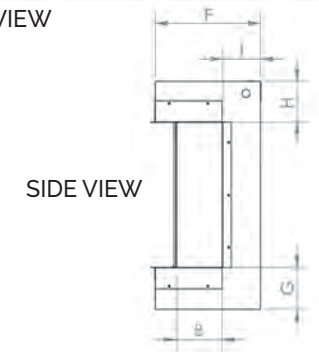

LIGHTING - INDEPENDENT COLOR CONTROL

Full Color Spectrum Flame, Ember Bed & Downlighting

MEDIA - PREMIUM LOG SET STANDARD

Canyon Driftwood Log Set, Smoke Glacier Crystals & Clear Stones

HEAT - 5,000 - 10,000 BTU

120V & 240V High Efficiency Ceramic Heater

FLAMES & LIGHTING
15 WATTS
NO HEAT

1500 WATT HEATER
120V 5,000 BTU
UP TO 400 SQ FT

3000 WATT HEATER
240V 10,000 BTU
UP TO 800 SQ FT

Landscape Pro Multi Fireplaces are equipped with adjustable heaters controlled by remote or phone app. Wall Tether has thermostat controls.

UPGRADE MEDIA

Premium Reflective Glass Media & Colorado River Stones

STANDARD CONTROLS

REMOTE CONTROL & MANUAL CONTROL

MODERN FLAMES
FULL FEATURED
WiFi APP

UPGRADE CONTROL

WIRELESS WALL TETHER WITH
THERMOSTAT CONTROL

MULTI INSTALLATIONS - OVER 12 DIFFERENT CONFIGURATIONS

- BUILT-IN/ CLEAN FACE INSTALLATION
- WALL MOUNT INSTALLATION
- BUILT-IN RECESSED INSTALLATION (2X4 WALL)
- FLOATING WALL CABINET
- FLOOR CABINET
- SINGLE SIDED
- LEFT CORNER
- RIGHT CORNER