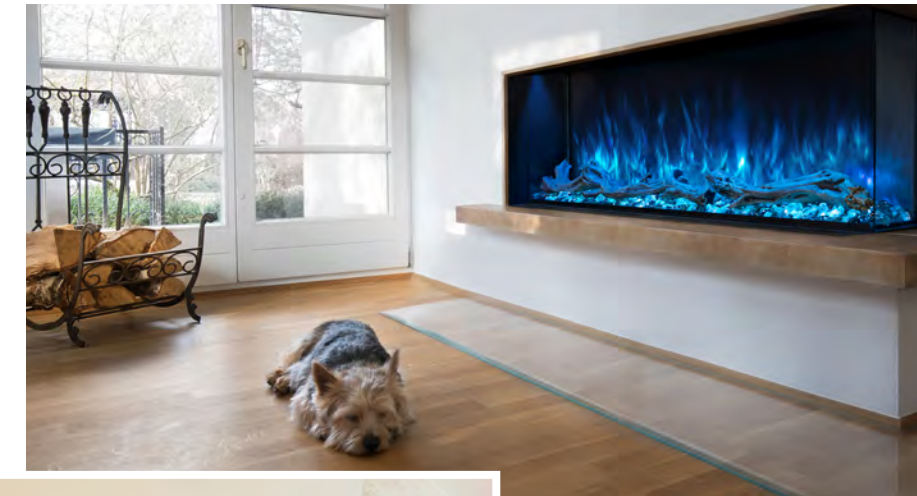

New high intensity multi-color flame technology paired with matching up lighting and downlighting create the full customizable experience in the home.

Hundreds of different stunning color combinations to select from!