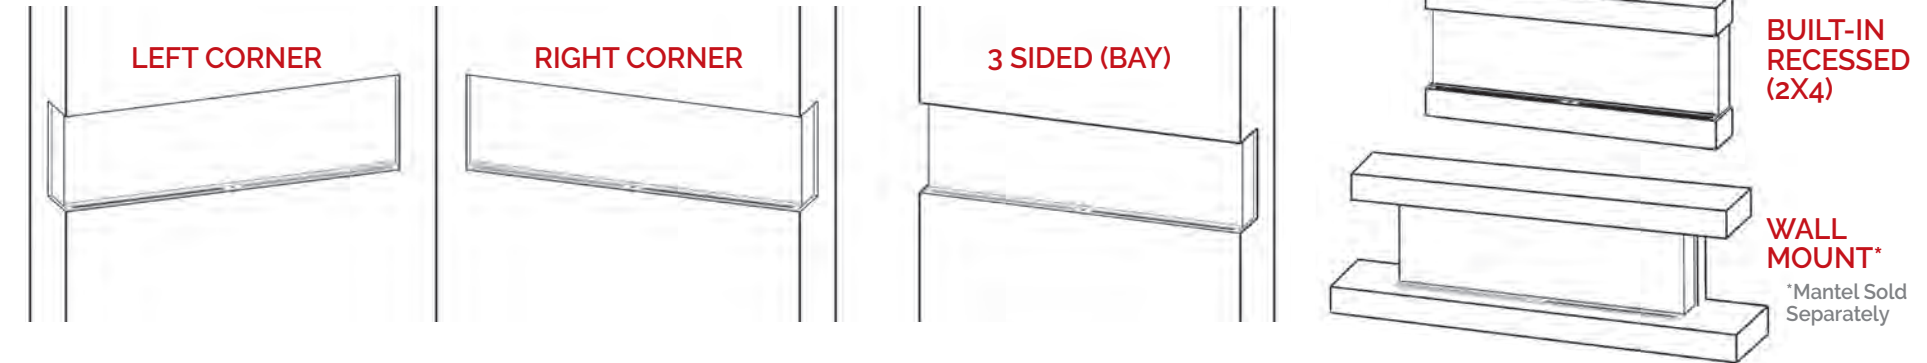

MODERN FLAMES
FULL FEATURED
WiFi APP

UPGRADE CONTROL

WIRELESS WALL TETHER WITH
THERMOSTAT CONTROL

MULTI INSTALLATIONS - OVER 12 DIFFERENT CONFIGURATIONS

- BUILT-IN/ CLEAN FACE INSTALLATION
- WALL MOUNT INSTALLATION
- BUILT-IN RECESSED INSTALLATION (2X4 WALL)
- FLOATING WALL CABINET
- FLOOR CABINET
- SINGLE SIDED
- LEFT CORNER
- RIGHT CORNER

MODEL & CONFIGURATION		VIEWING AREA			FIREBOX DIMENSIONS					
MODEL #	CONFIGURATION	FRONT GLASS WIDTH	SIDE GLASS WIDTH	GLASS HEIGHT	OVERALL WIDTH	OVERALL HEIGHT	OVERALL DEPTH	BOTTOM TO VIEWING	TOP TO VIEWING	BACK TO VIEWING
LPM-4416	SINGLE SIDED	43.875"	-	15.5"	44"	24.875"	11.5"	4.5"	4.5"	-
	CORNER (L/R)	43.875"	5"	15.5"	44"	24.875"	11.5"	4.5"	4.5"	4.125"
	3-SIDED (BAY)	43.875"	5"	15.5"	44"	24.875"	11.5"	4.5"	4.5"	4.125"
LPM-5616	SINGLE SIDED	55.875"	-	15.5"	56"	24.875"	11.5"	4.5"	4.5"	-
	CORNER (L/R)	55.875"	5"	15.5"	56"	24.875"	11.5"	4.5"	4.5"	4.125"
	3-SIDED (BAY)	55.875"	5"	15.5"	56"	24.875"	11.5"	4.5"	4.5"	4.125"
LPM-6816	SINGLE SIDED	67.875"	-	15.5"	68"	24.875"	11.5"	4.5"	4.5"	-
	CORNER (L/R)	67.875"	5"	15.5"	68"	24.875"	11.5"	4.5"	4.5"	4.125"
	3-SIDED (BAY)	67.875"	5"	15.5"	68"	24.875"	11.5"	4.5"	4.5"	4.125"
LPM-8016	SINGLE SIDED	79.875"	-	15.5"	80"	24.875"	11.5"	4.5"	4.5"	-
	CORNER (L/R)	79.875"	5"	15.5"	80"	24.875"	11.5"	4.5"	4.5"	4.125"
	3-SIDED (BAY)	79.875"	5"	15.5"	80"	24.875"	11.5"	4.5"	4.5"	4.125"
LPM-9616	SINGLE SIDED	95.875"	-	15.5"	96"	24.875"	11.5"	4.5"	4.5"	-
	CORNER (L/R)	95.875"	5"	15.5"	96"	24.875"	11.5"	4.5"	4.5"	4.125"
	3-SIDED (BAY)	95.875"	5"	15.5"	96"	24.875"	11.5"	4.5"	4.5"	4.125"