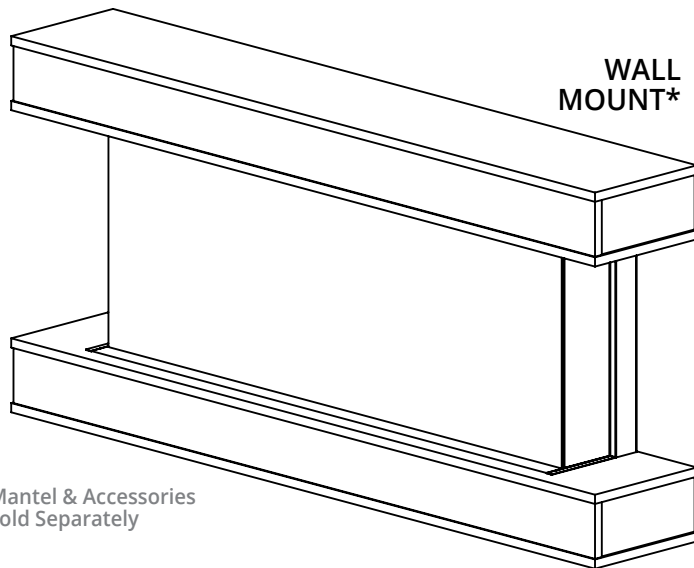

STUDIO SUITES - LANDSCAPE PRO™ MULTI

Dimension Specs

WALL MOUNT MANTEL DIMENSIONAL SPECS (Assembled)

Part #	Width	Height	Depth
WMC-44LPM-(#Color)	58.5	28	14
WMC-56LPM-(#Color)	70.5	28	14
WMC-68LPM-(#Color)	82.5	28	14
WMC-80LPM-(#Color)	94.5	28	14

COLORS: COASTAL SAND (CS), WEATHERED WALNUT (WW), DRIFTWOOD GRAY (DG), READY TO PAINT (RTF)