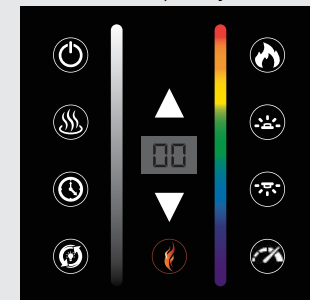

UPGRADE CONTROLS

WIRELESS WALL THERMOSTAT CONTROL

Sold separately.