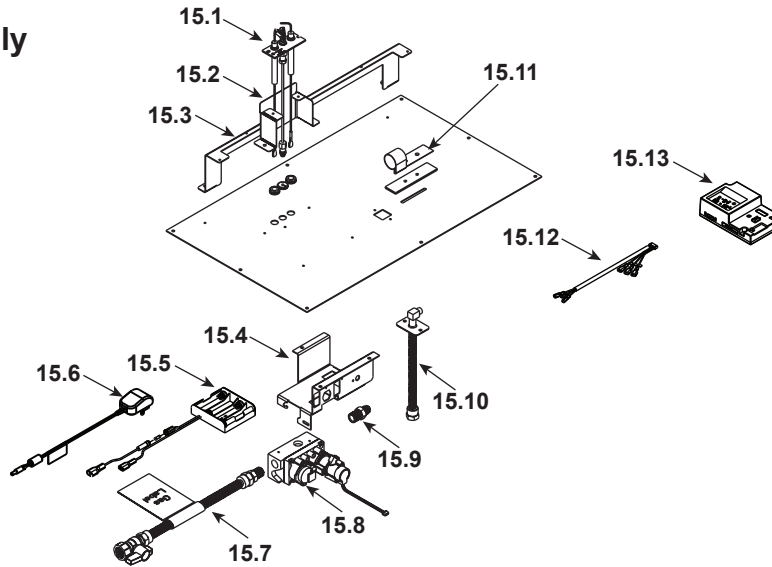

Service Parts **MERIDPLA36IN, MERIDPLA36IL**

Beginning Manufacturing Date: Mar 2018
Ending Manufacturing Date: Active

#15 Valve Assembly

IMPORTANT: THIS IS DATED INFORMATION. Parts must be ordered from a dealer or distributor. **Hearth and Home Technologies does not sell directly to consumers.** Provide model number and serial number when requesting service parts from your dealer or distributor.

Stocked at Depot

ITEM	DESCRIPTION	COMMENTS	PART NUMBER	
15.1	Pilot Assembly - NG		2397-012	Y
	Pilot Assembly - Propane		2397-013	Y
	Pilot Tube		SRV485-301	Y
15.2	Pilot Bracket		2208-101	
15.3	Burner Leg		2208-106	
15.4	Valve Bracket		2118-104	
15.5	Battery Pack**		SRV2326-134	Y
15.6	Power Supply		SRV2326-131	Y
15.7	Flex Ball Valve Assembly		SRV302-320	Y
15.8	Valve - NG		2166-302	Y
	Valve - Propane		2166-303	Y
15.9	Male Connector	Pkg of 5	303-315/5	Y
15.10	Bulkhead w/ Flex		SRV7000-156	Y
15.11	Shutter Bracket Assembly		2118-121	Y
15.12	Harness, IFT 6 Pin Wiring		SRV2326-132	Y
15.13	Module, IFT Control		SRV2326-130	Y
	Orifice (#33C) - NG		582-833	Y
	Orifice (#51C) - Propane		SRV582-851	Y

**Fuse for battery pack can be sourced locally, not a warranty item. Specs are 250v, 3A fuse, 3/4" long

Additional service part numbers appear on following page.