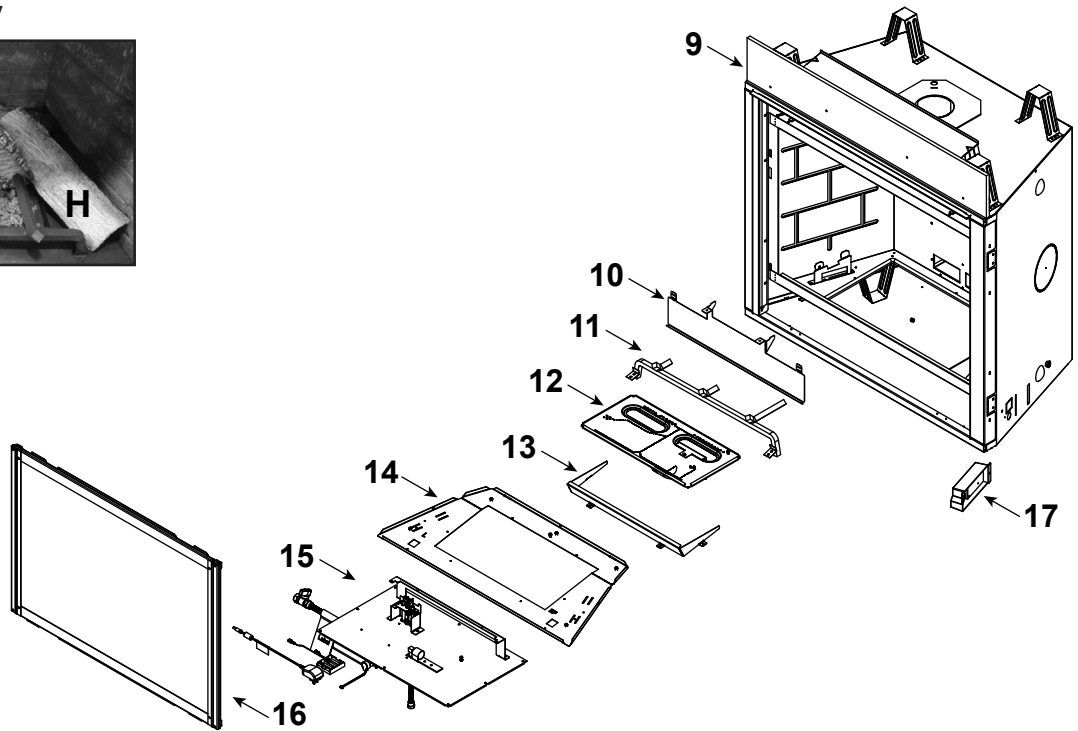

Service Parts **MERIDPLA36IN, MERIDPLA36IL**

Beginning Manufacturing Date: Mar 2018
Ending Manufacturing Date: Active

Meridian Platinum 36" Gas Fireplace - DV

Log Set Assembly

IMPORTANT: THIS IS DATED INFORMATION. Parts must be ordered from a dealer or distributor. **Hearth and Home Technologies does not sell directly to consumers.** Provide model number and serial number when requesting service parts from your dealer or distributor.

Stocked at Depot

ITEM	DESCRIPTION	COMMENTS	PART NUMBER	
	Log Assembly		LOGSDBDV36PLAT	Y
1	Log A		SRV2454-701	
2	Log B		SRV2454-702	
3	Log C		SRV2397-705	
4	Log E		SRV2454-705	
5	Log D		SRV2454-704	
6	Log F		SRV2454-706	
7	Log G		SRV2454-707	
8	Log H		SRV2397-706	
9	Insulation Board		2166-136	
10	Exhaust Baffle		2506-109	
11	Grate Assembly		2397-015	
12	Burner Assembly		2454-007	Y
13	Burner Skirt		SRV2208-102-BK	
14	Base Pan Assembly		2454-024	
15	Valve Assembly	Refer to valve page		
16	Glass Assembly		GLA-6GLX	Y
17	Junction Box (Plastic)		SRV4021-013	Y

Additional service part numbers appear on following page.