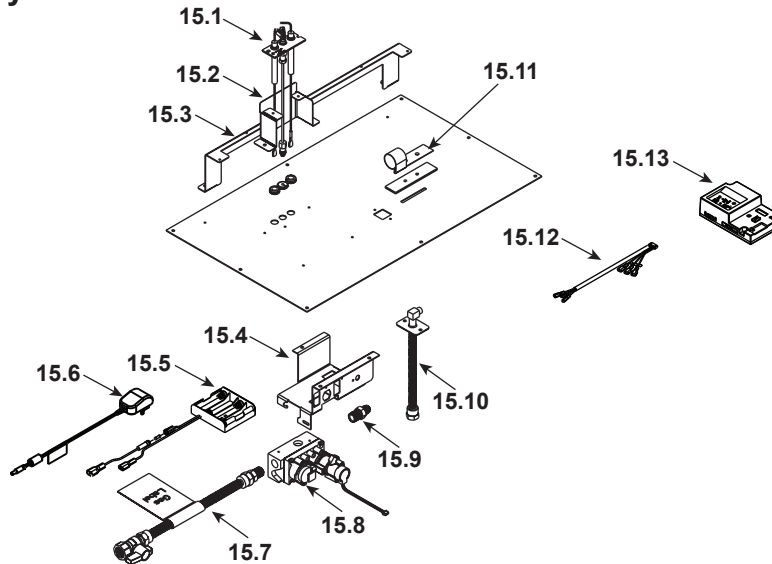

#15 Valve Assembly

IMPORTANT: THIS IS DATED INFORMATION. Parts must be ordered from a dealer or distributor. **Hearth and Home Technologies does not sell directly to consumers.** Provide model number and serial number when requesting service parts from your dealer or distributor.

Stocked at Depot

ITEM	DESCRIPTION	COMMENTS	PART NUMBER	
15.1	Pilot Assembly - NG		2397-012	Y
	Pilot Assembly - Propane		2397-013	Y
	Pilot Tube		SRV485-301	Y
15.2	Pilot Bracket		2208-101	
15.3	Burner Leg		2208-106	
15.4	Valve Bracket		2118-104	
15.5	Battery Pack**		SRV2326-134	Y
15.6	Power Supply		SRV2326-131	Y
15.7	Flex Ball Valve Assembly		SRV302-320	Y
15.8	Valve - NG		SRV2166-302	Y
	Valve - Propane		2166-303	Y
15.9	Male Connector	Pkg of 5	303-315/5	Y
15.10	Bulkhead w/ Flex		SRV7000-156	Y
15.11	Shutter Bracket Assembly		2118-121	Y
15.12	Harness, IFT 6 Pin Wiring		SRV2326-132	Y
15.13	Module, IFT Control		SRV2326-130	Y
	Orifice (#37) - NG		582-837	Y
	Orifice (#52) - Propane		SRV582-852	Y

**Fuse for battery pack can be sourced locally, not a warranty item. Specs are 250v, 3A fuse, 3/4" long

Additional service part numbers appear on following page.