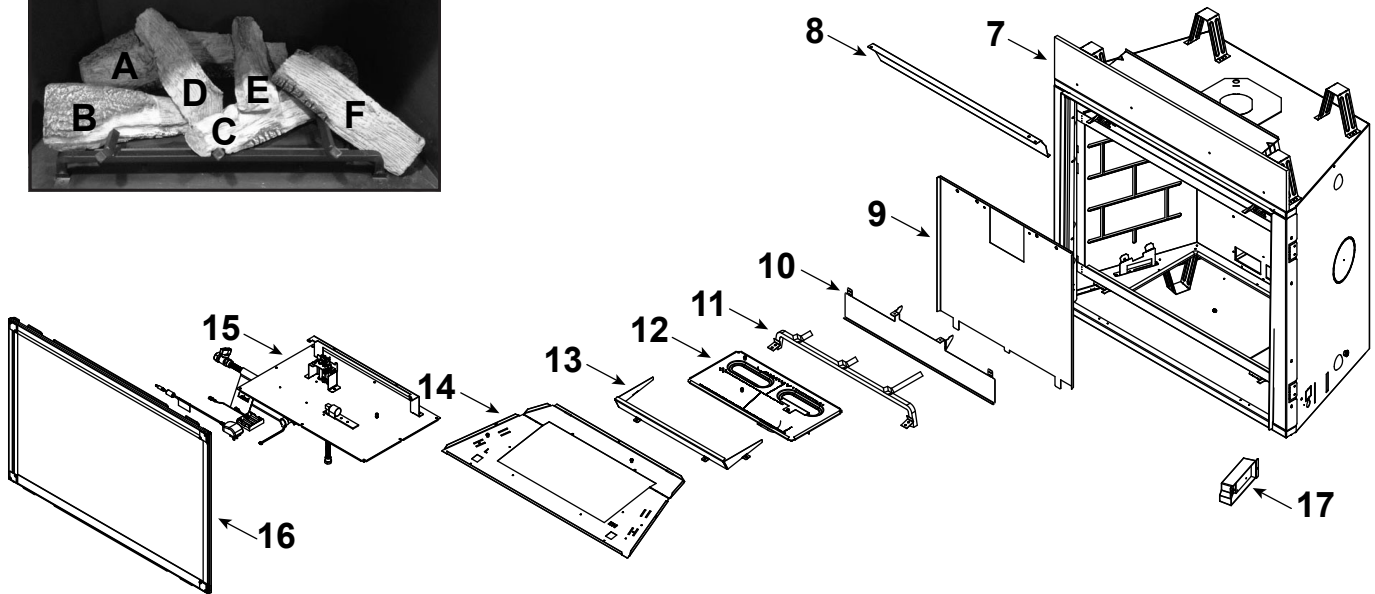

Log Set Assembly

IMPORTANT: THIS IS DATED INFORMATION. Parts must be ordered from a dealer or distributor. **Hearth and Home Technologies does not sell directly to consumers.** Provide model number and serial number when requesting service parts from your dealer or distributor.

Stocked at Depot

ITEM	DESCRIPTION	COMMENTS	PART NUMBER	
	Log Assembly		LOGSDBDV36	Y
1	Log A		SRV2397-701	
2	Log B		SRV2397-702	
3	Log C		SRV2397-703	
4	Log D		SRV2397-704	
5	Log E		SRV2397-705	
6	Log F		SRV2397-706	
7	Insulation Board		2166-136	
8	Glass Heat Shield		2207-723	
9	False Back		2397-720	
10	Exhaust Baffle		2506-109	
11	Grate Assembly		2397-015	
12	Burner Assembly		2397-007	Y
13	Burner Skirt		SRV2208-102-BK	
14	Base Pan Assembly		2397-024	
15	Valve Assembly	Refer to valve page		
16	Glass Assembly		GLA-6000G	Y
17	Junction Box (Plastic)		SRV4021-013	Y