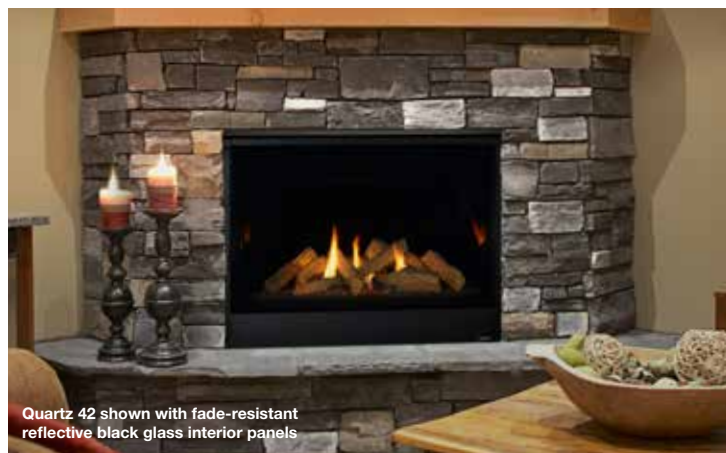

Quartz 42 shown with fade-resistant reflective black glass interior panels

Heat Management Solutions

Fan – Move heat directly into the room for added comfort.

Heat-Zone® Kit – Draw heat from your fireplace to another room in your home.

Install Virtually Anywhere

Power Venting – A fan-powered accessory with slim venting can zigzag throughout your home—install a gas fireplace virtually anywhere.

¹ Contemporary glass firebed available for 32" and 36" only.