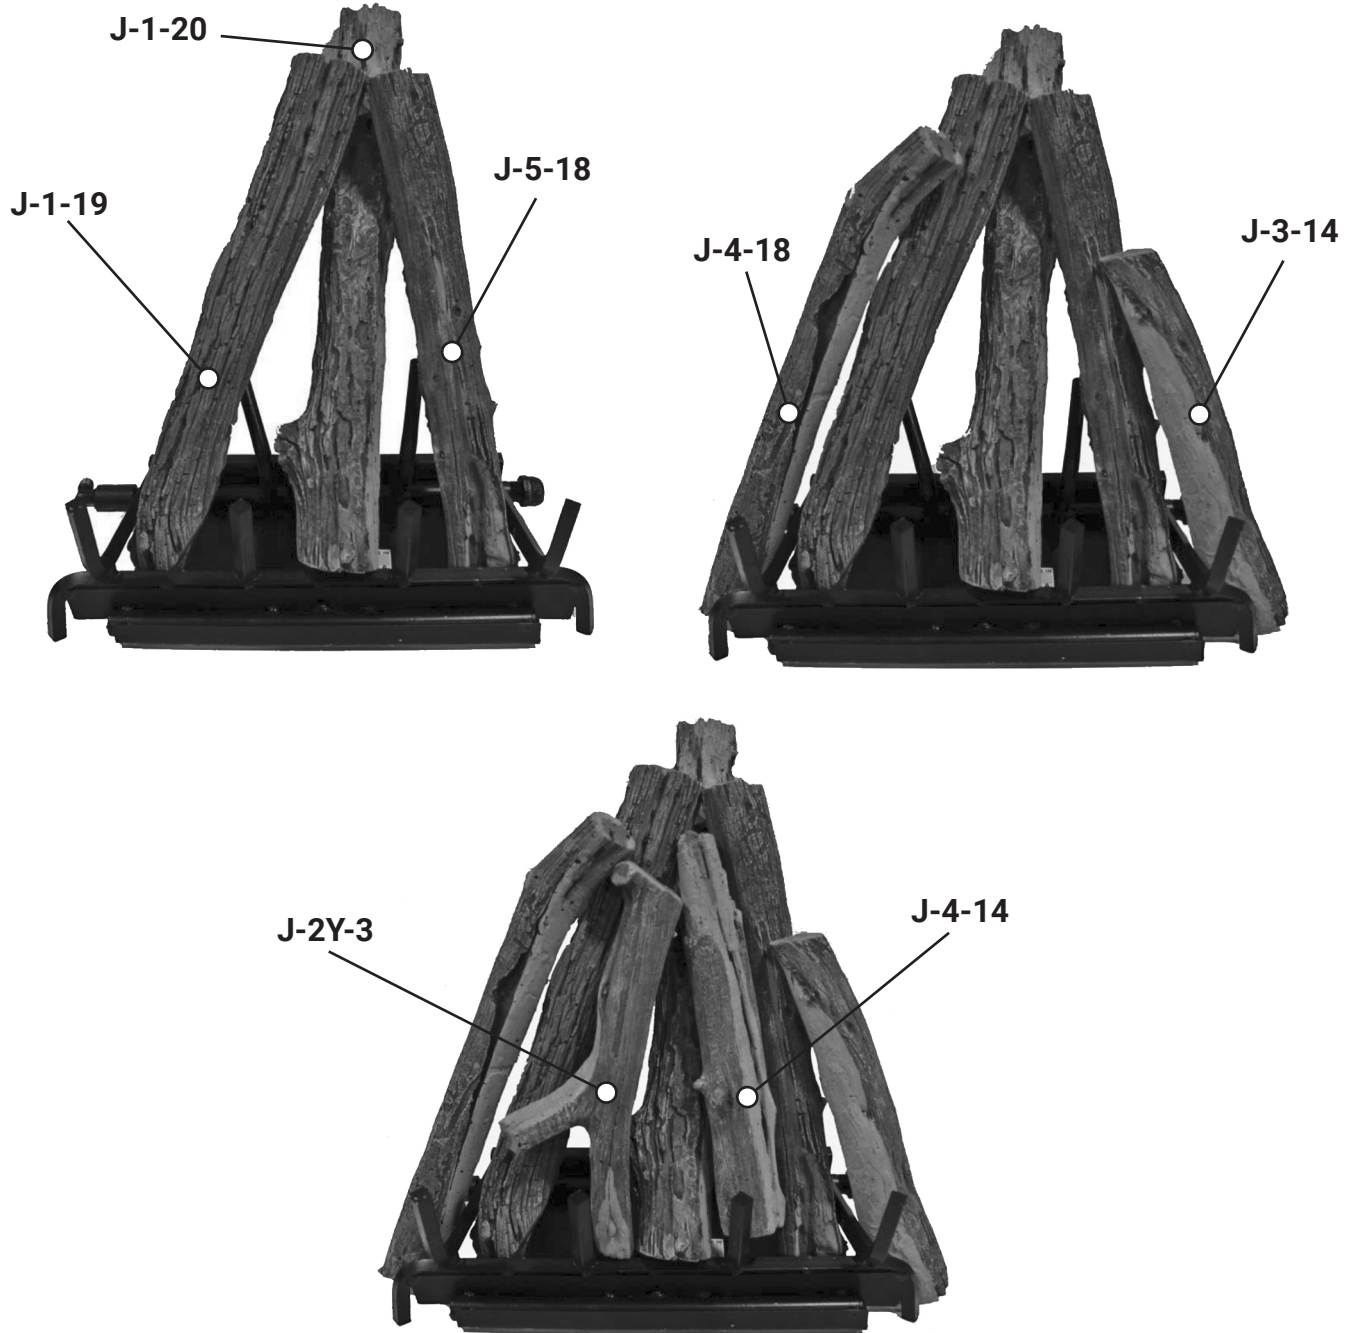

KIVA JUNIPER LOG PLACEMENT GUIDE

GrandCanyonGasLogs.com

Phone: (602) 344-4217 • customerservice@grandcanyongaslogs.com • 3515 E. Atlanta Ave. Phoenix, AZ 85040

RPG BRANDS

RPG BRANDS FAMILY OF COMPANIES