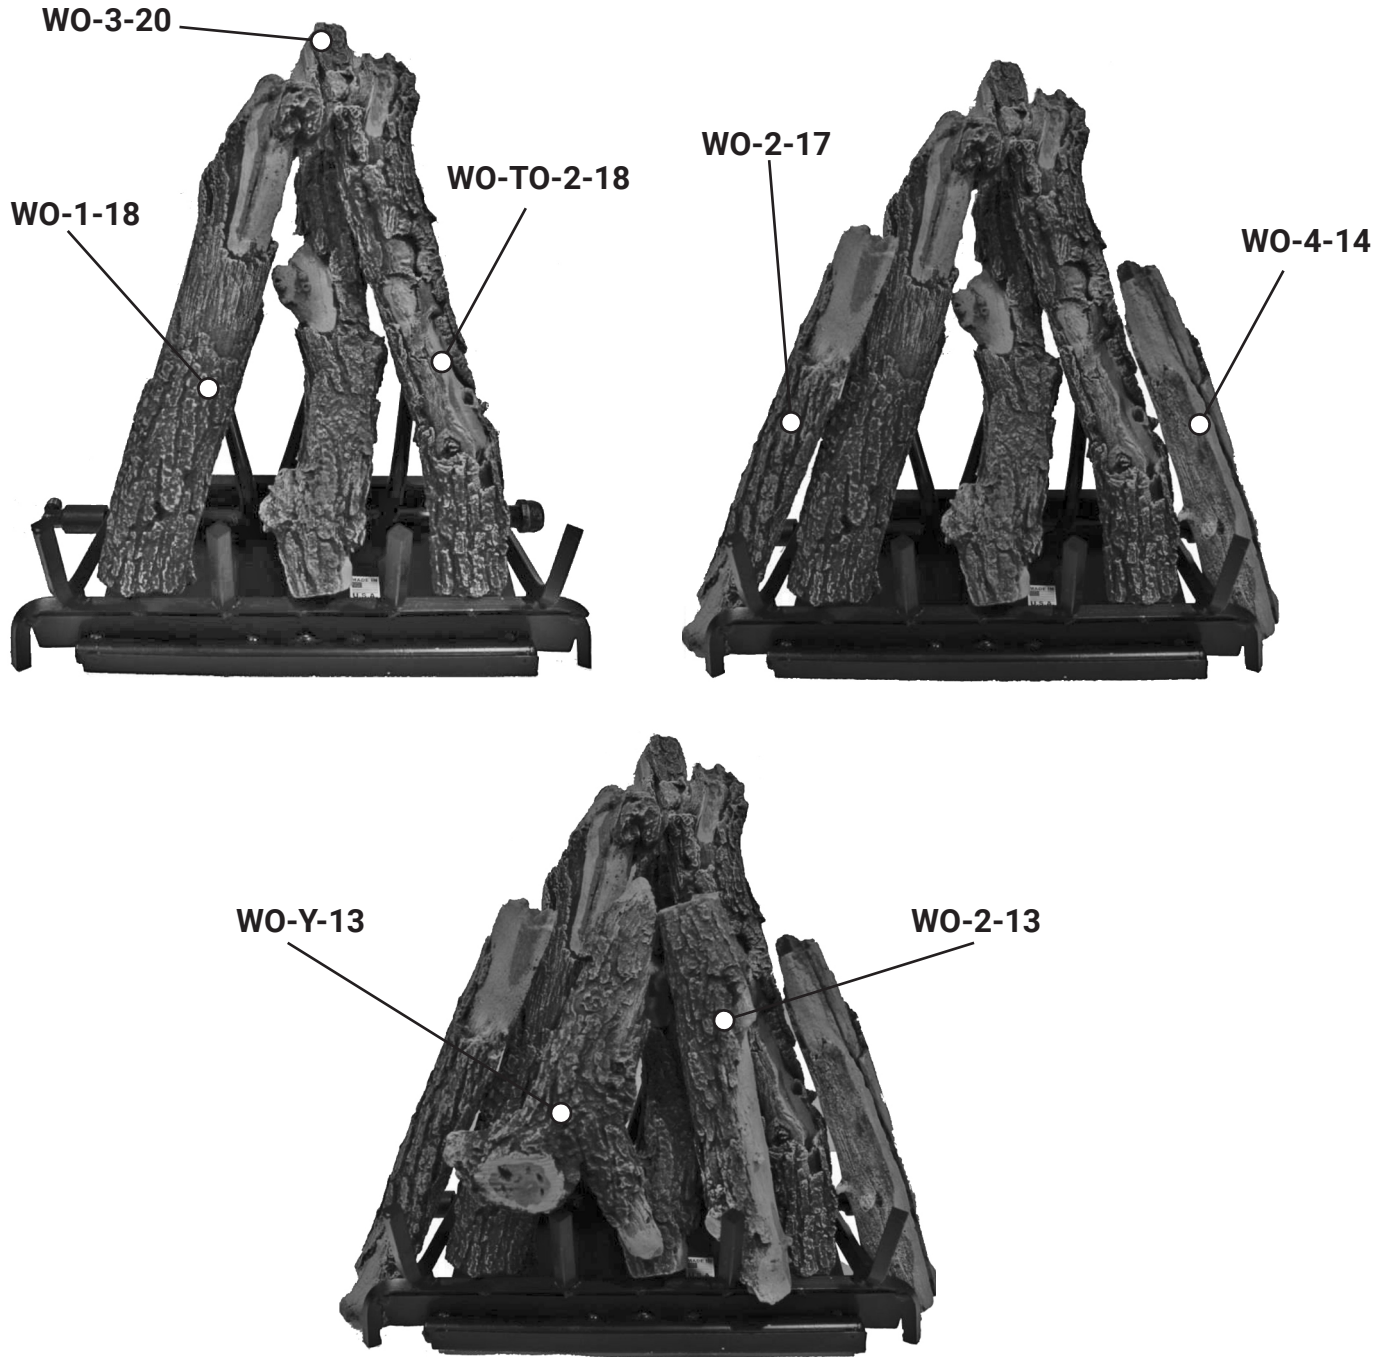

KIVA AZ WEATHERED OAK LOG PLACEMENT GUIDE

GrandCanyonGasLogs.com

Phone: (602) 344-4217 • customerservice@grandcanyongaslogs.com • 3515 E. Atlanta Ave. Phoenix, AZ 85040

RPG BRANDS

RPG BRANDS FAMILY OF COMPANIES