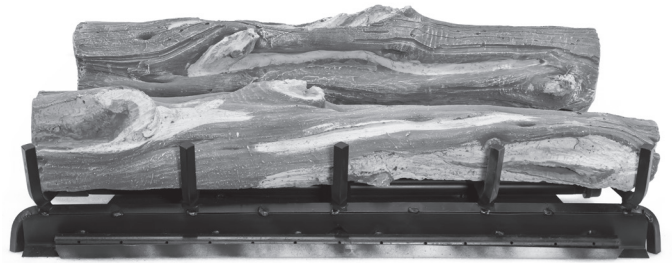

GrandCanyonGasLogs.com

3435 E. Atlanta Ave. Phoenix, AZ 85040

Phone: (602) 344-4217 • customerservice@grandcanyongaslogs.com