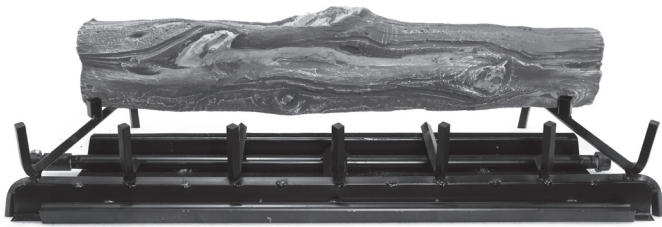

GrandCanyonGasLogs.com

3435 E. Atlanta Ave. Phoenix, AZ 85040

Phone: (602) 344-4217 • customerservice@grandcanyongaslogs.com