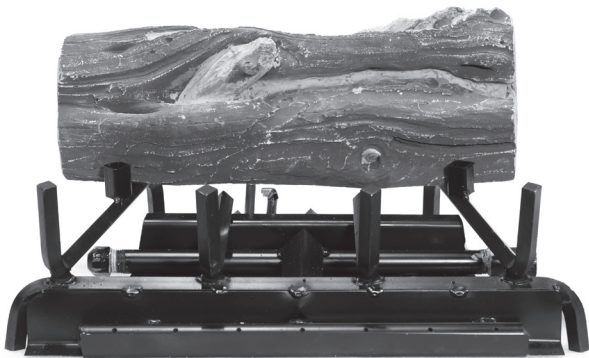

JUNIPER/ DRIFTWOOD 18" LOG PLACEMENT GUIDE

GrandCanyonGasLogs.com

3435 E. Atlanta Ave. Phoenix, AZ 85040

Phone: (602) 344-4217 • customerservice@grandcanyongaslogs.com

JUNIPER/ DRIFTWOOD 21" LOG PLACEMENT GUIDE