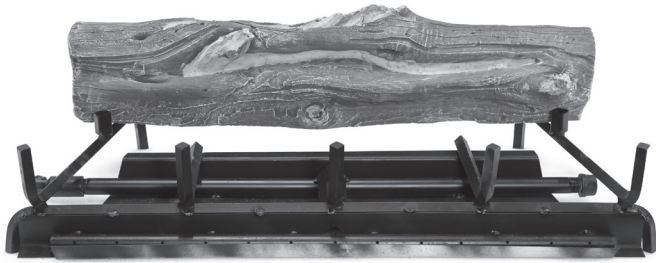

GrandCanyonGasLogs.com

3435 E. Atlanta Ave. Phoenix, AZ 85040

Phone: (602) 344-4217 • customerservice@grandcanyongaslogs.com