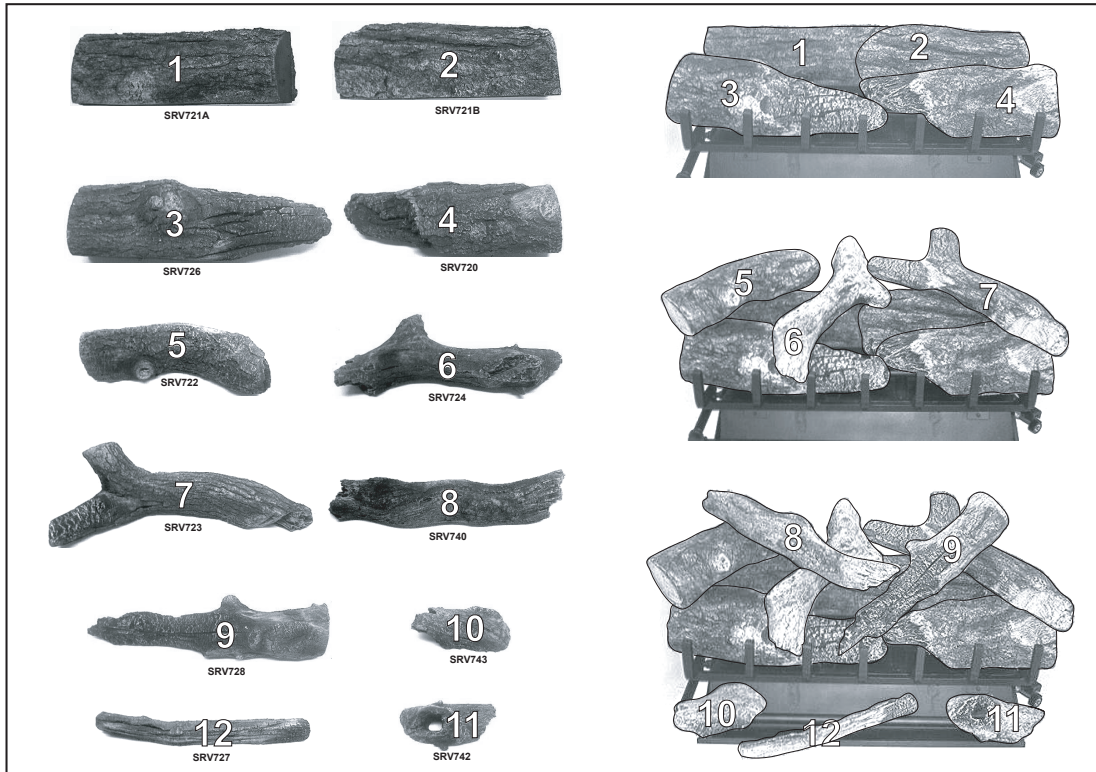

Log Placement Instructions

Model: GO30

Service Parts

GO30

Grand Oak 30" Gas Log Set

Beginning Manufacturing Date: May 2018
Ending Manufacturing Date: Active

IMPORTANT: THIS IS DATED INFORMATION. Parts must be ordered from a dealer or distributor. **Hearth and Home Technologies does not sell directly to consumers.** Provide model number and serial number when requesting service parts from your dealer or distributor.

Stocked at Depot

ITEM	DESCRIPTION	COMMENTS	PART NUMBER
	Log Set Assembly		GO30
1	Log # 1		SRV721A
2	Log # 2		SRV721B
3	Log # 3		SRV726
4	Log # 4		SRV720
5	Log # 5		SRV722
6	Log # 6		SRV724
7	Log # 7		SRV723
8	Log # 8		SRV740
9	Log # 9		SRV728
10	Log # 10		SRV743
11	Log # 11		SRV742
12	Log # 12		SRV727