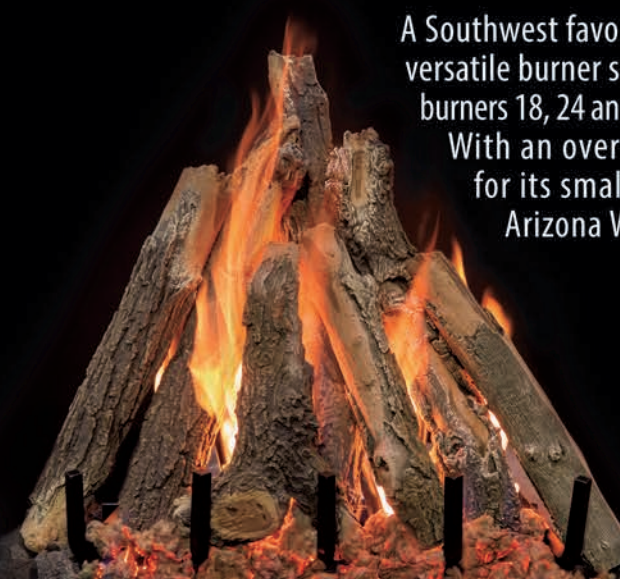

ARIZONA WEATHERED OAK

These logs were found in the mountains of the Northern Arizona forest. In fact, all of the logs that make up this collection were gathered from one tree that was hit by lightning more than 40 years ago.

Aptly named, this beautiful set of timber was conceived with one of the world's 7 natural wonders in mind - The Grand Canyon. This most recent addition to the company's line of hand-crafted gas logs resembles the natural terrain of the Grand Canyon along the sun baked banks of the Colorado River. Scorching summers and cool wet winters served as inspiration behind such detail. It features a washed-out, sun-bleached exterior against rich gray tones and bright white elements creating the backdrop for deep, cracking, splitting in-the-woods bark. We recommend the Western Driftwood log set as the perfect option for any transitional design.

Available sizes 18", 24", 30" & 36"

2 Burner 18" QA

2 Burner 24" QA

2 Burner 30" QA

KIVA SERIES

A Southwest favorite, the Kiva Series has been found to be a very versatile burner system. Designed to fit Adobelite Kiva fireplaces, burners 18, 24 and 30 have actual overall widths of 12", 18" and 21". With an overall depth of 9" this burner packs a punch for its small stature. Log options available are the Arizona Weathered Oak or the Arizona Juniper.