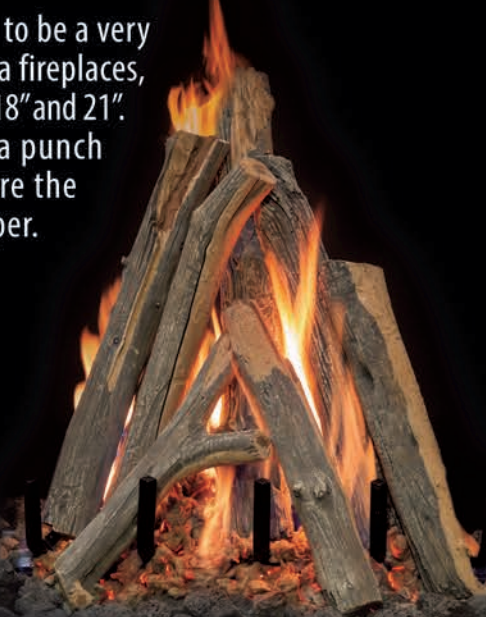

Kiva Burner AJ