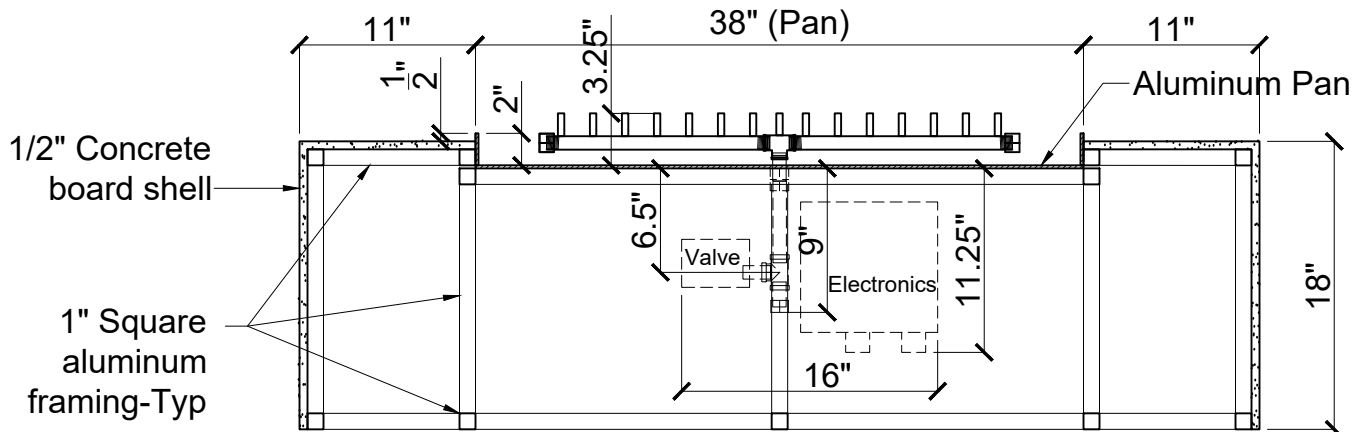

SECTION VIEW